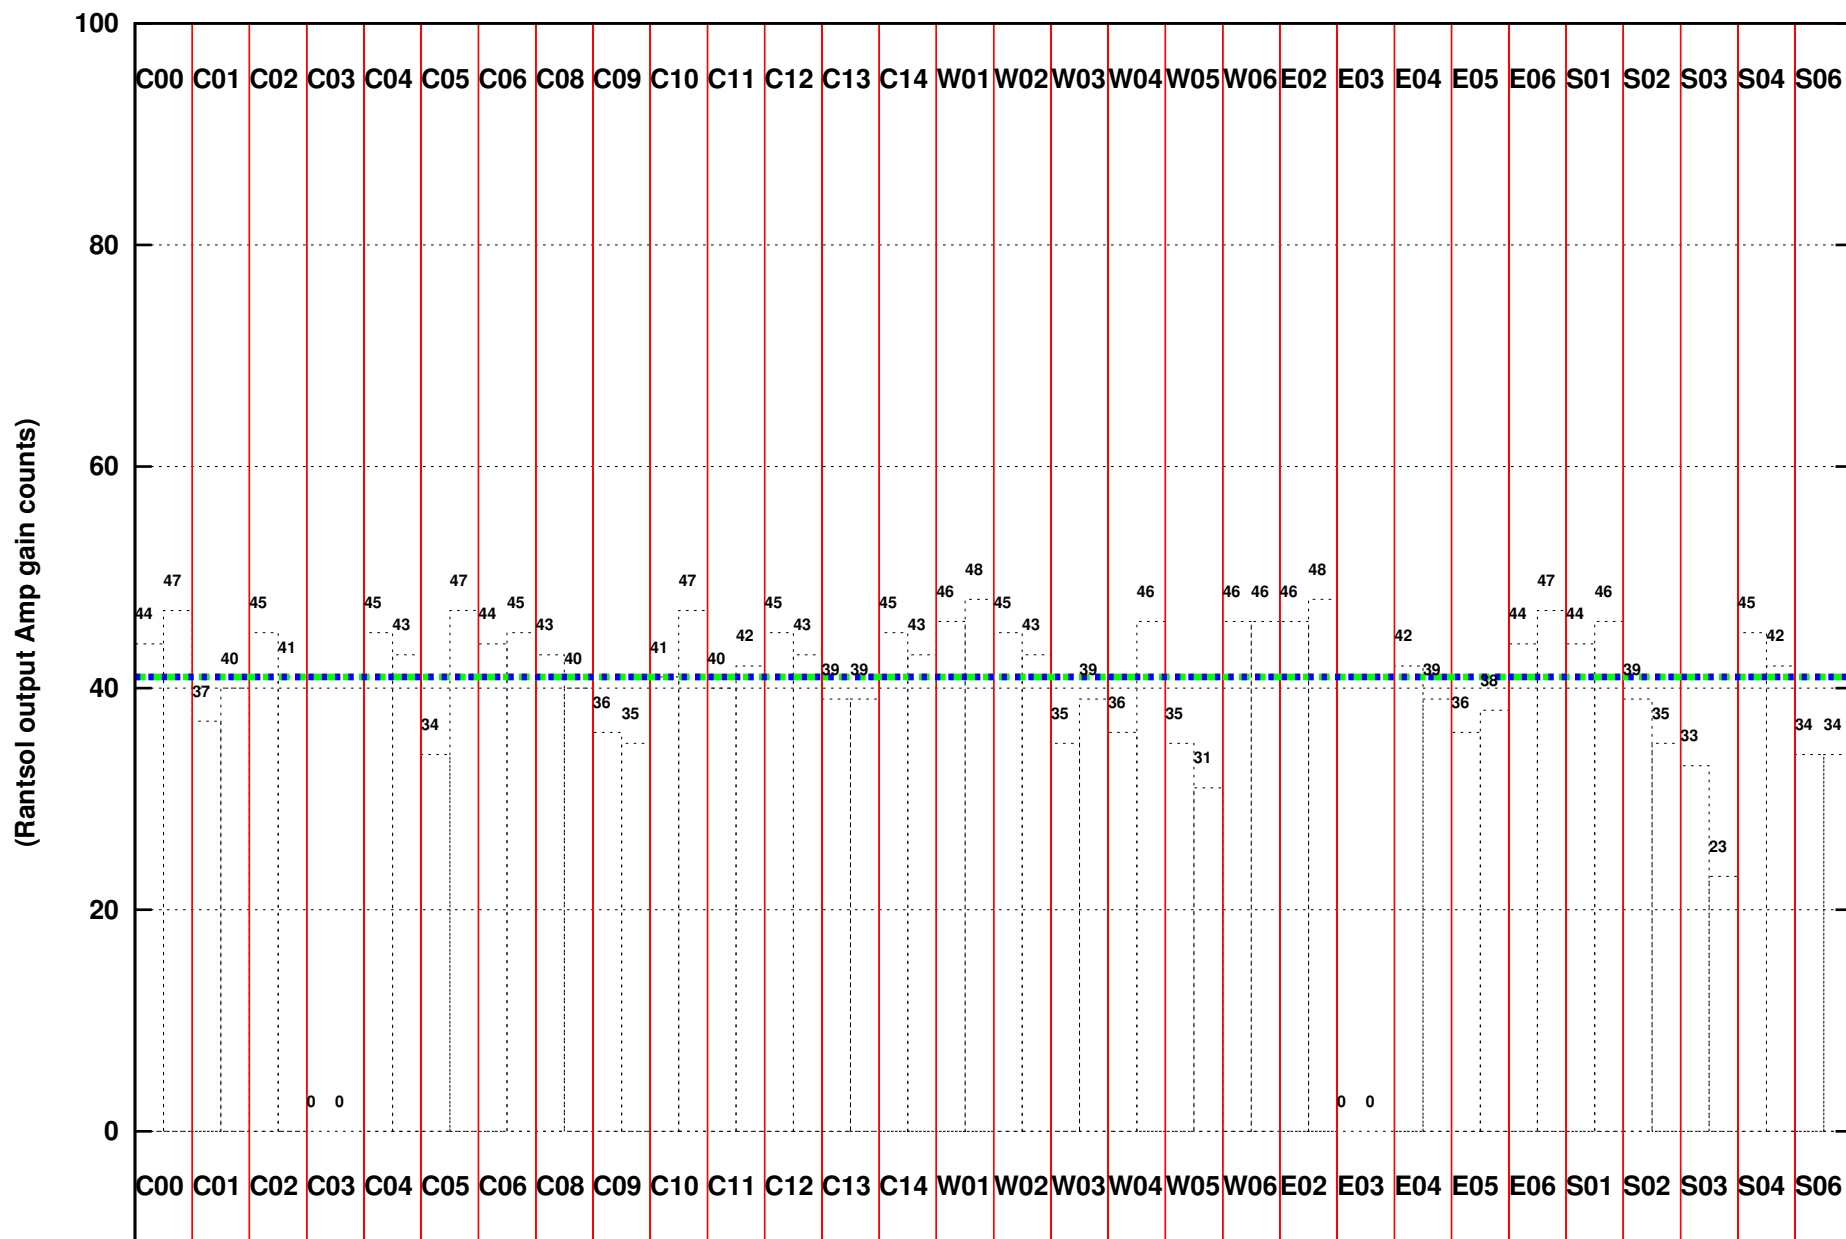

FRINGE STATUS (Rf:550.000,550.000 MHz., LO1:550.000,550.000 MHz., LO4/5:0.000,0.000 MHz.)

(File:/gwbifrddata/03dec/43_026_03dec2022_gwb.lta, scan:0, chan:1024, Src:3C48, Date:03Dec2022 18:12:06)