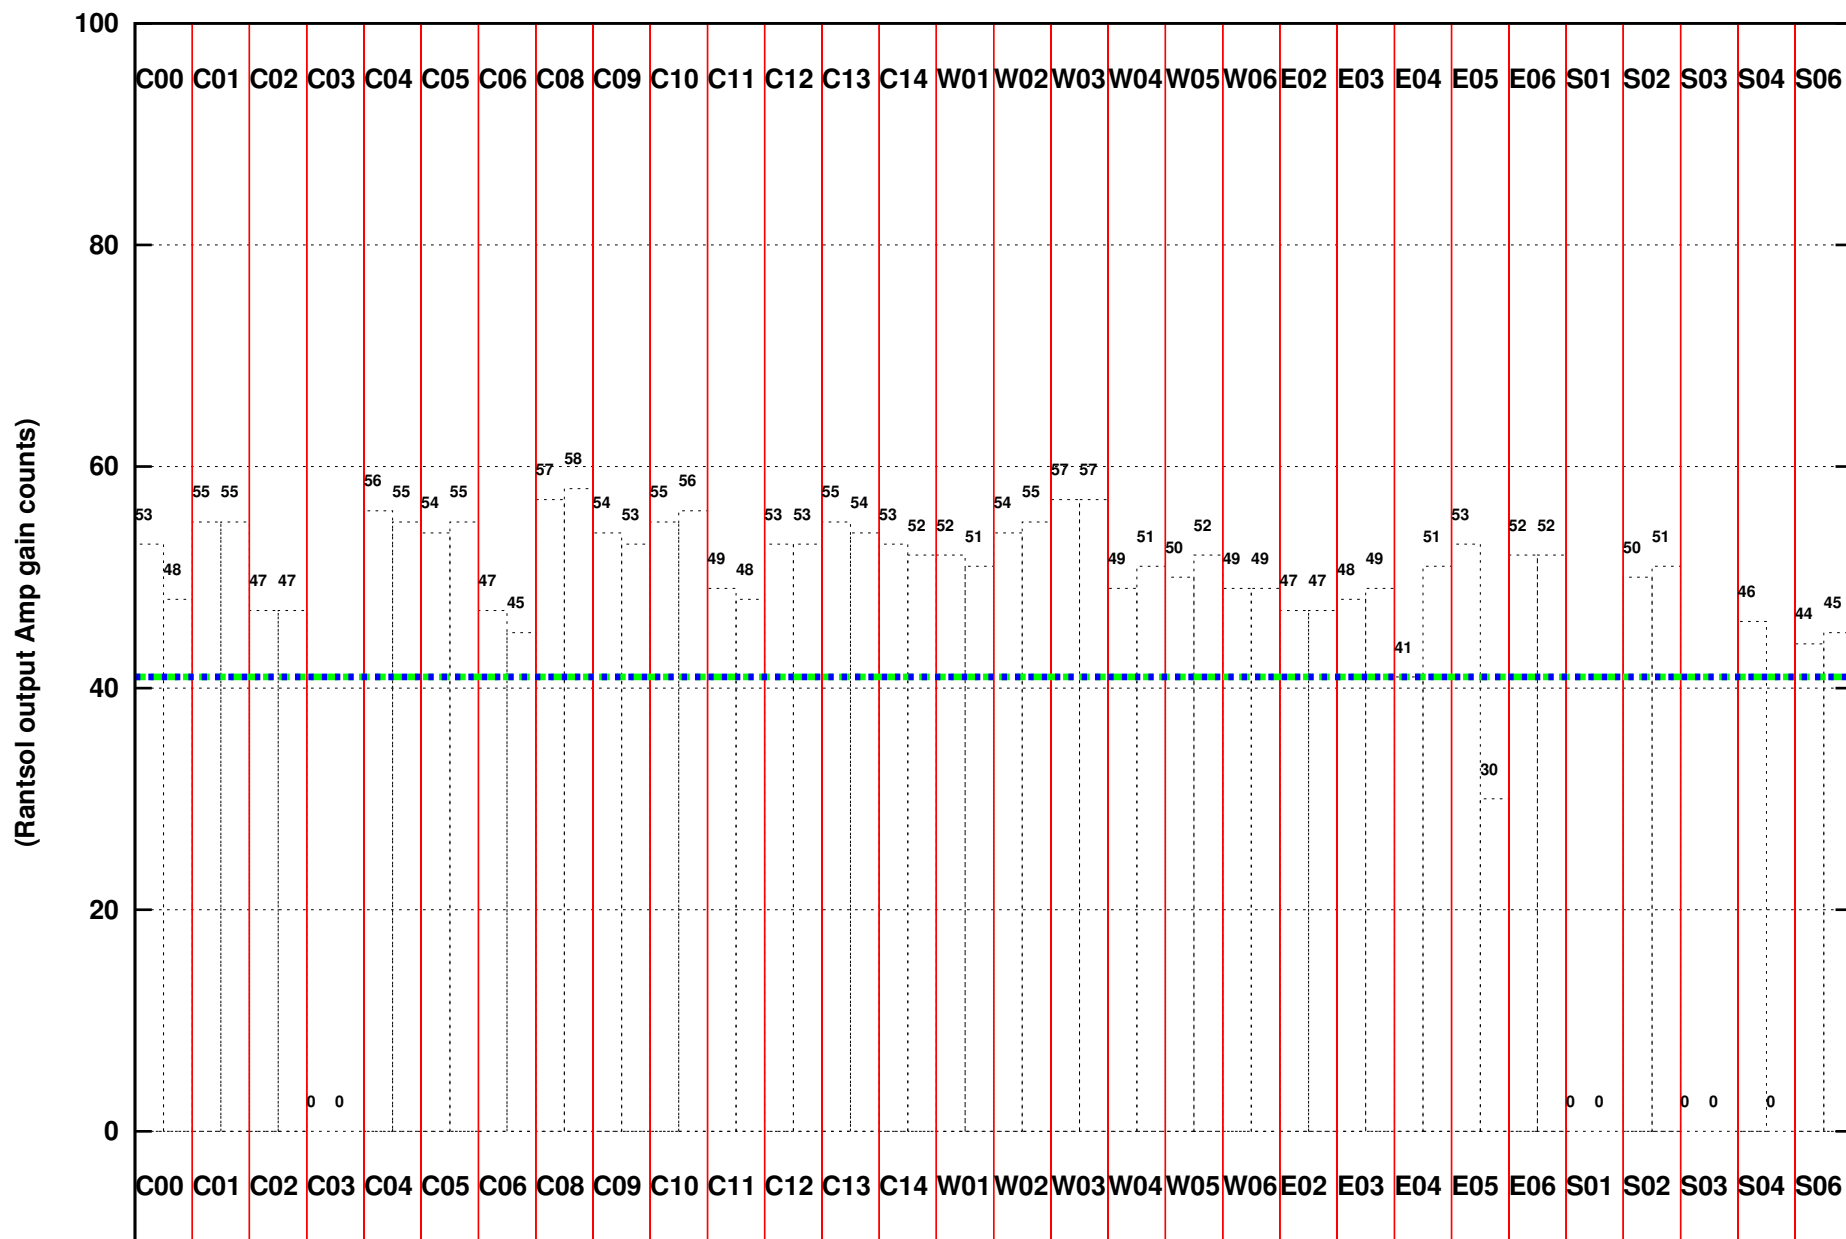

FRINGE STATUS (Rf:500.000,500.000 MHz., LO1:500.000,500.000 MHz., LO4/5:0.000,0.000 MHz.)

(File:/gwbifrddata/06dec/43_028_06dec2022_gwb.lta, scan:0, chan:2048, Src:3C286, Date:06Dec2022 10:18:50)