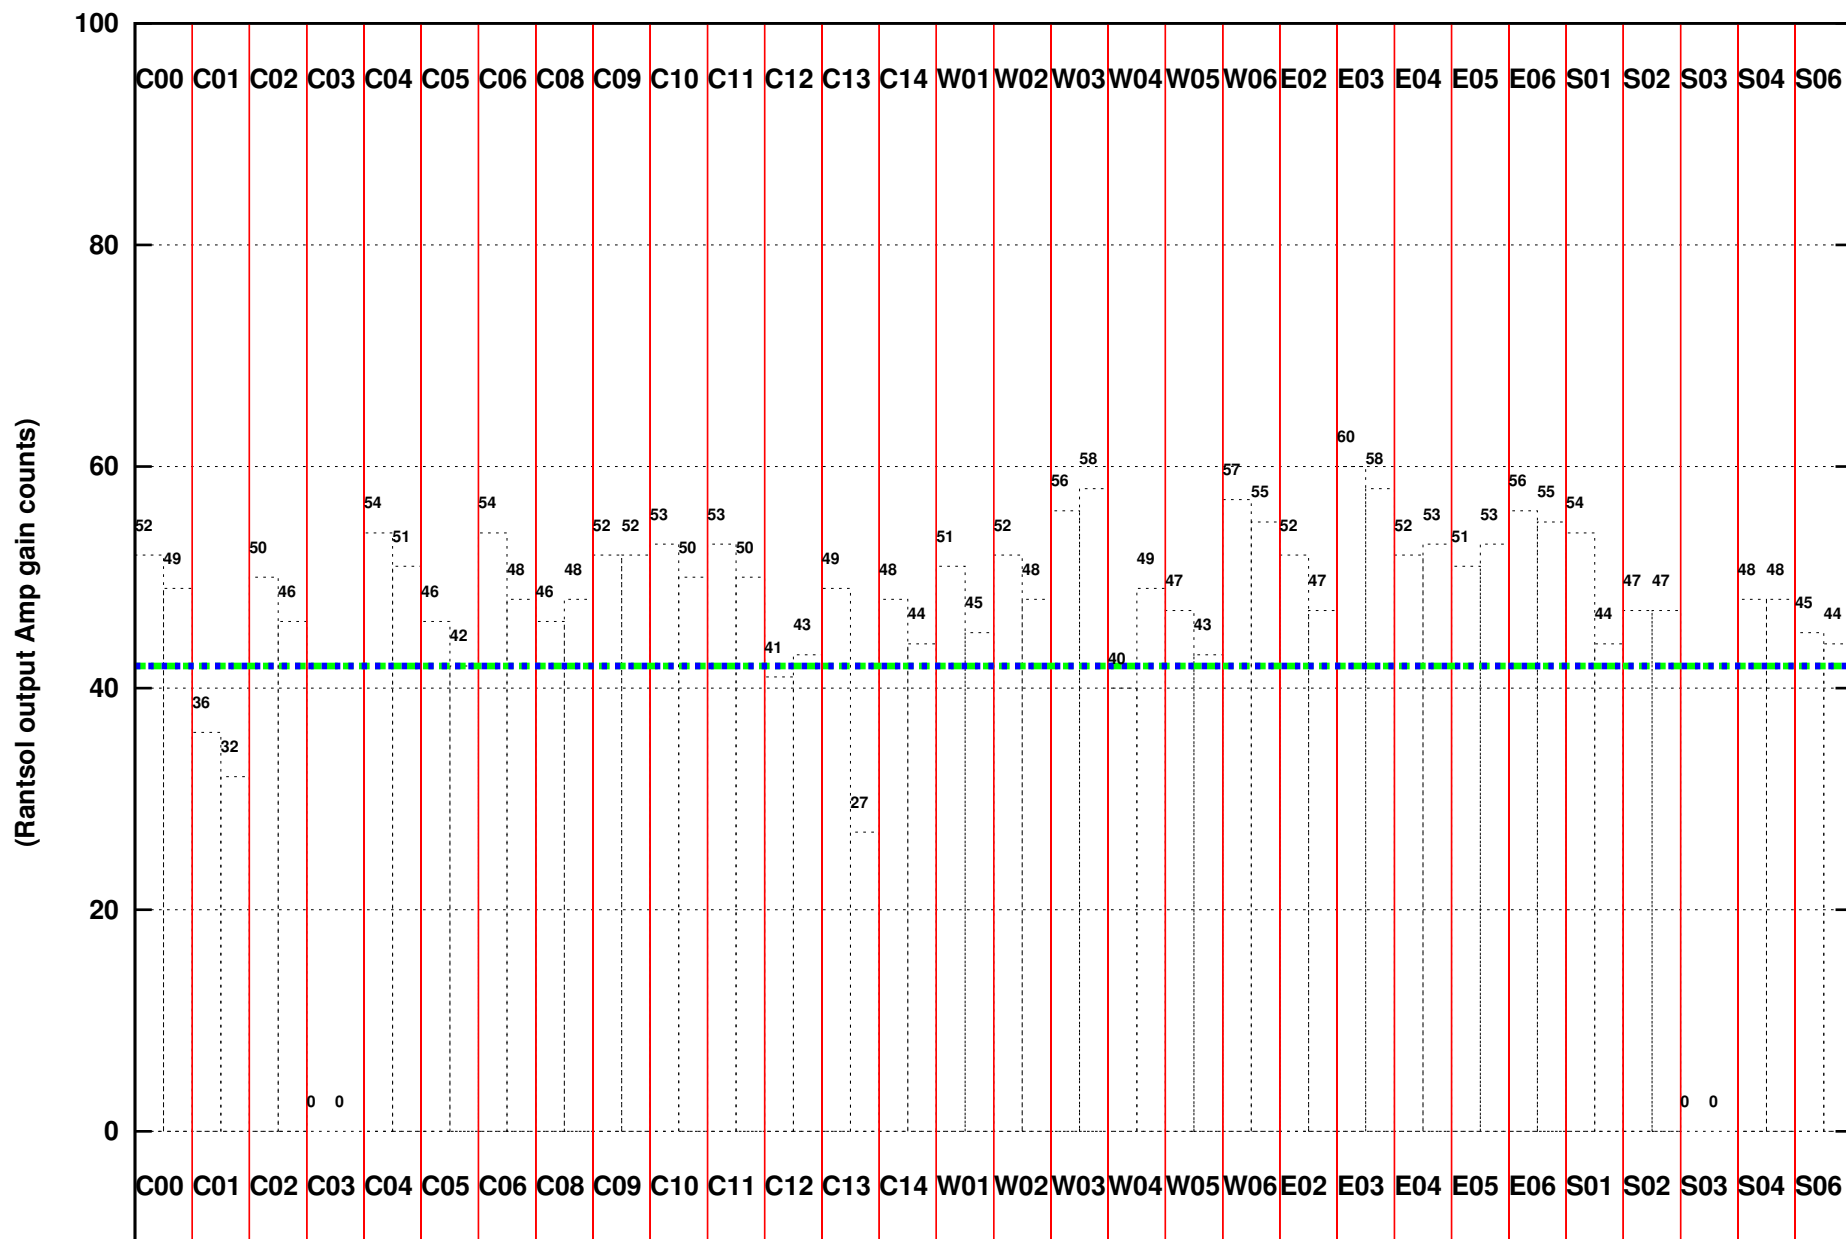

FRINGE STATUS (Rf:1460.000,1460.000 MHz., LO1:1460.000,1460.000 MHz., LO4/5:0.000,0.000 MHz.)

(File:/gwbifrddata/06dec/43_089_06dec2022_gwb.lta, scan:0, chan:1024, Src:3C286, Date:06Dec2022 12:58:04)