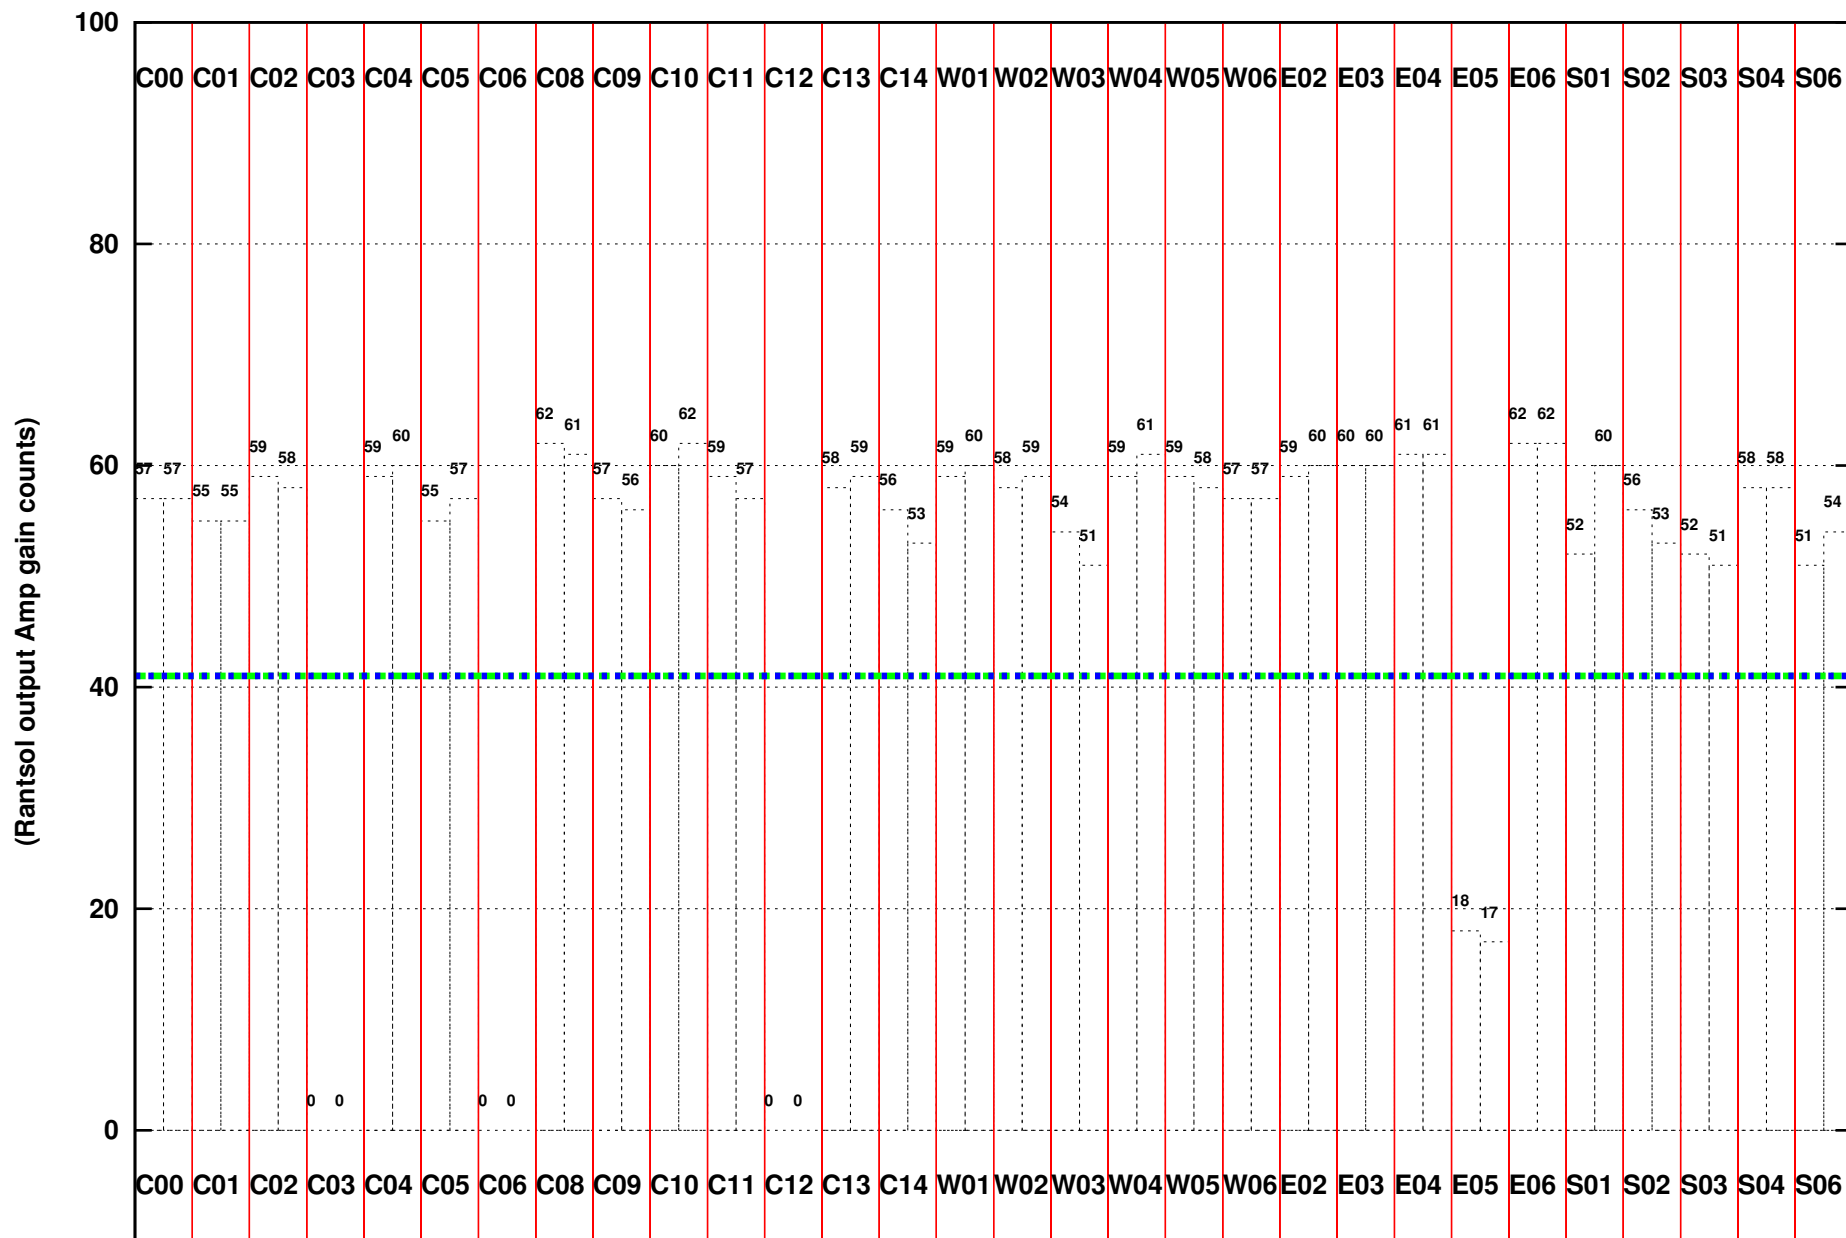

FRINGE STATUS (Rf:550.000,550.000 MHz., LO1:550.000,550.000 MHz., LO4/5:0.000,0.000 MHz.)

( File:/gwbifrddata2/10dec/43\_047\_10dec2022\_gwb.lta.1, scan:0, chan:512, Src:3C286, Date:10Dec2022 13:17:11)