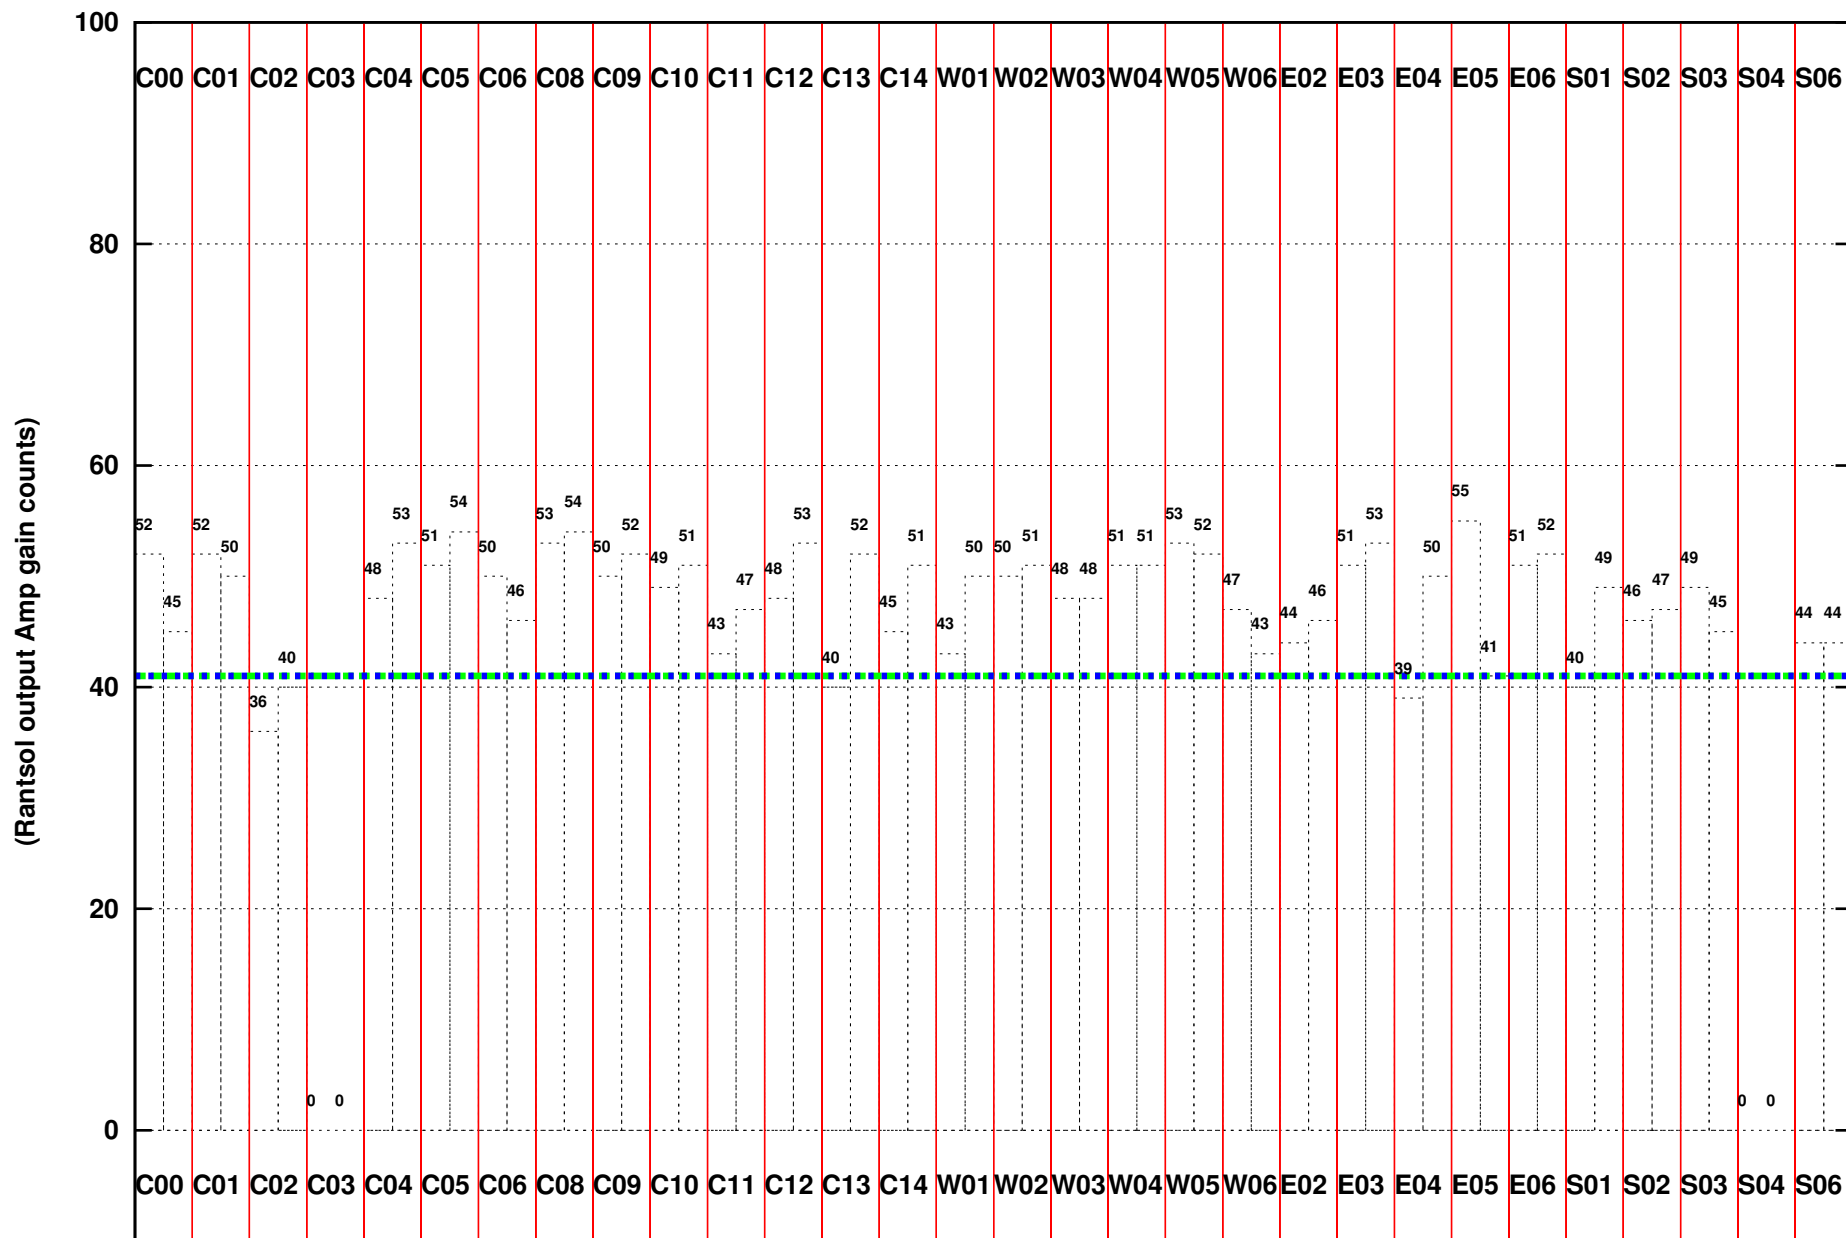

FRINGE STATUS (Rf:450.000,450.000 MHz., LO1:450.000,450.000 MHz., LO4/5:0.000,0.000 MHz.)

(File:/gwbifdata1/12dec/43_017_12dec2022_Band3_gwb.lta, scan:0, chan:1024, Src:3C48, Date:12Dec2022 18:21:19)