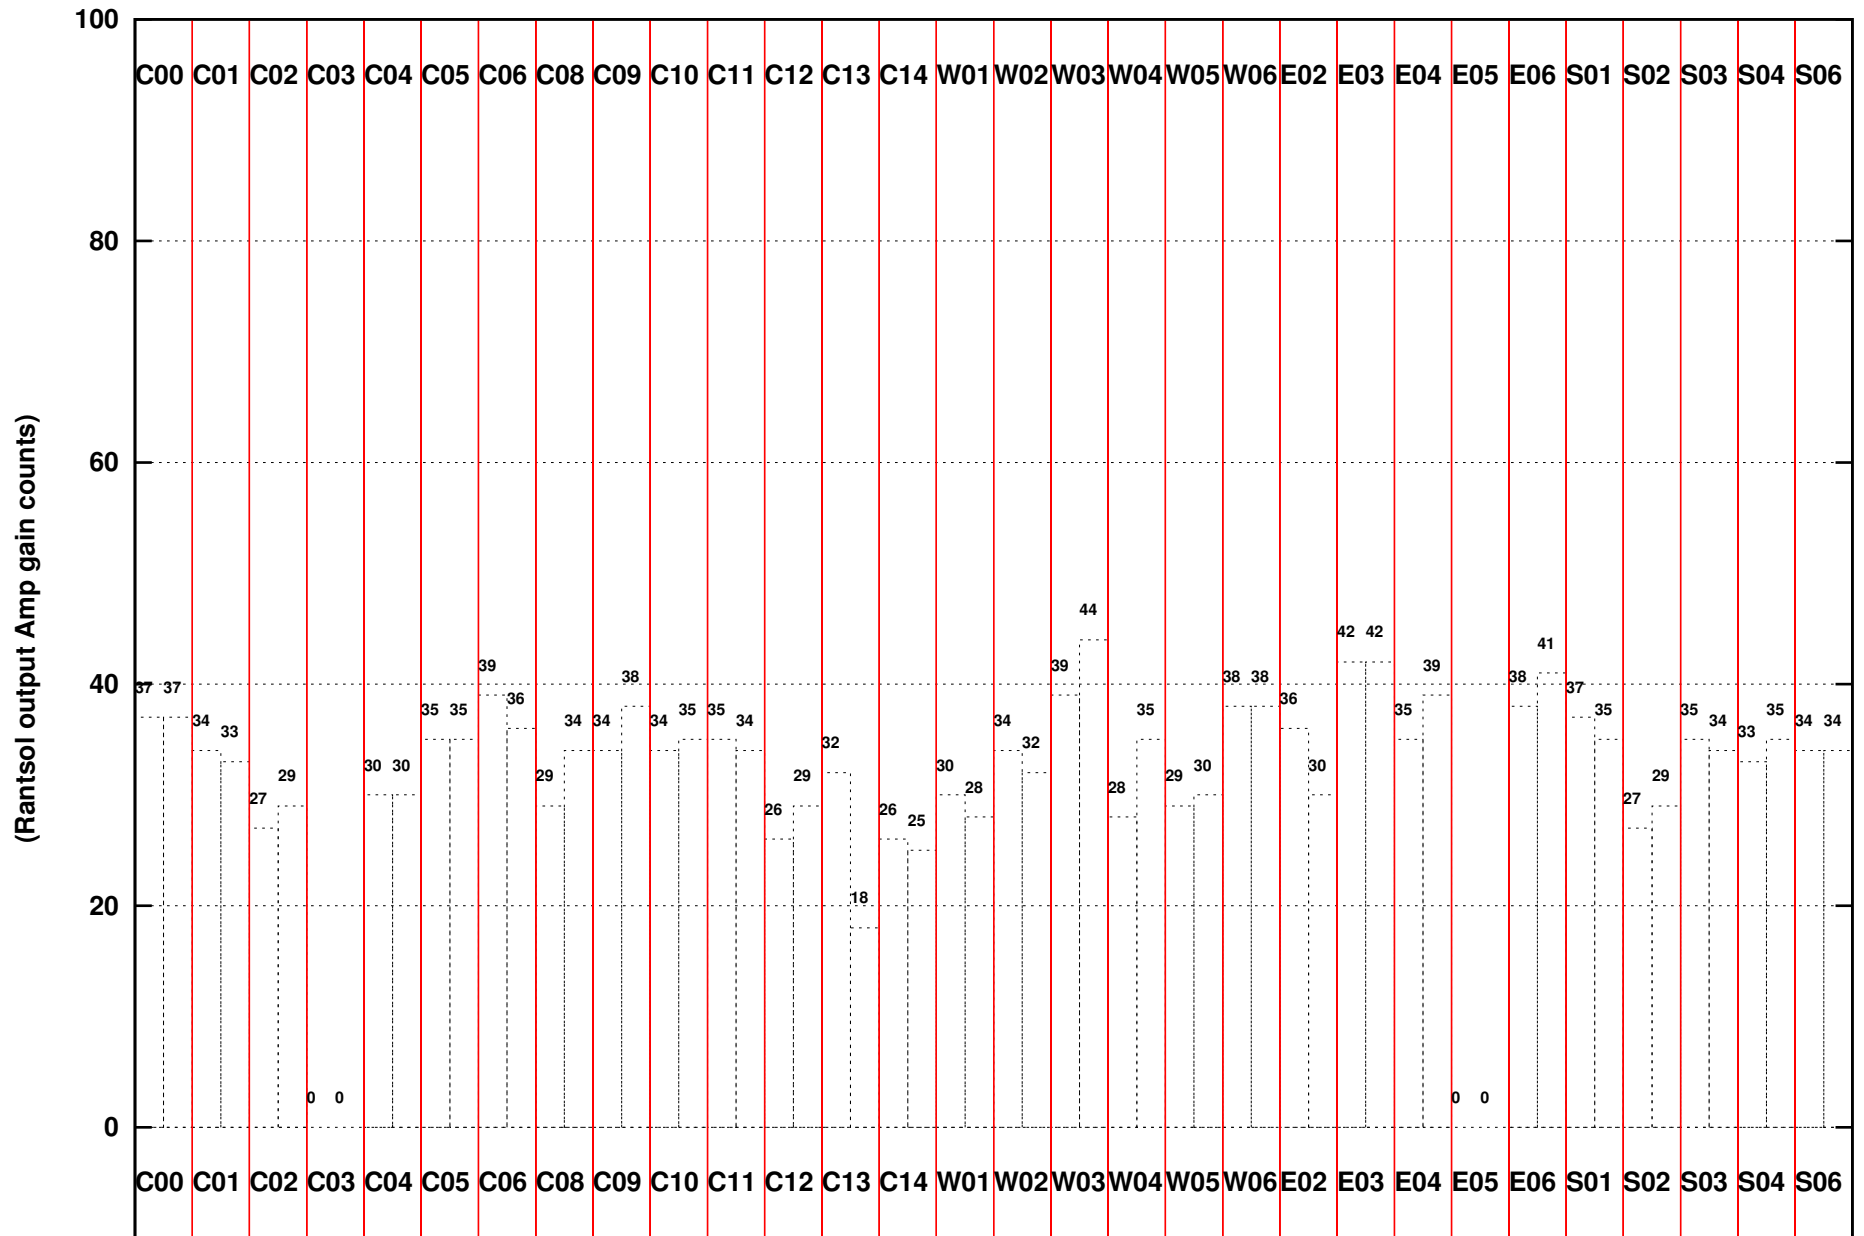

FRINGE STATUS (Rf:1460.000,1460.000 MHz., LO1:1460.000,1460.000 MHz., LO4/5:0.000,0.000 MHz.)

( File:/gwbifrddata1/12dec/43\_017\_12dec2022\_gwb.lta, scan:0, chan:1024, Src:0318+164, Date:12Dec2022 00:14:35)