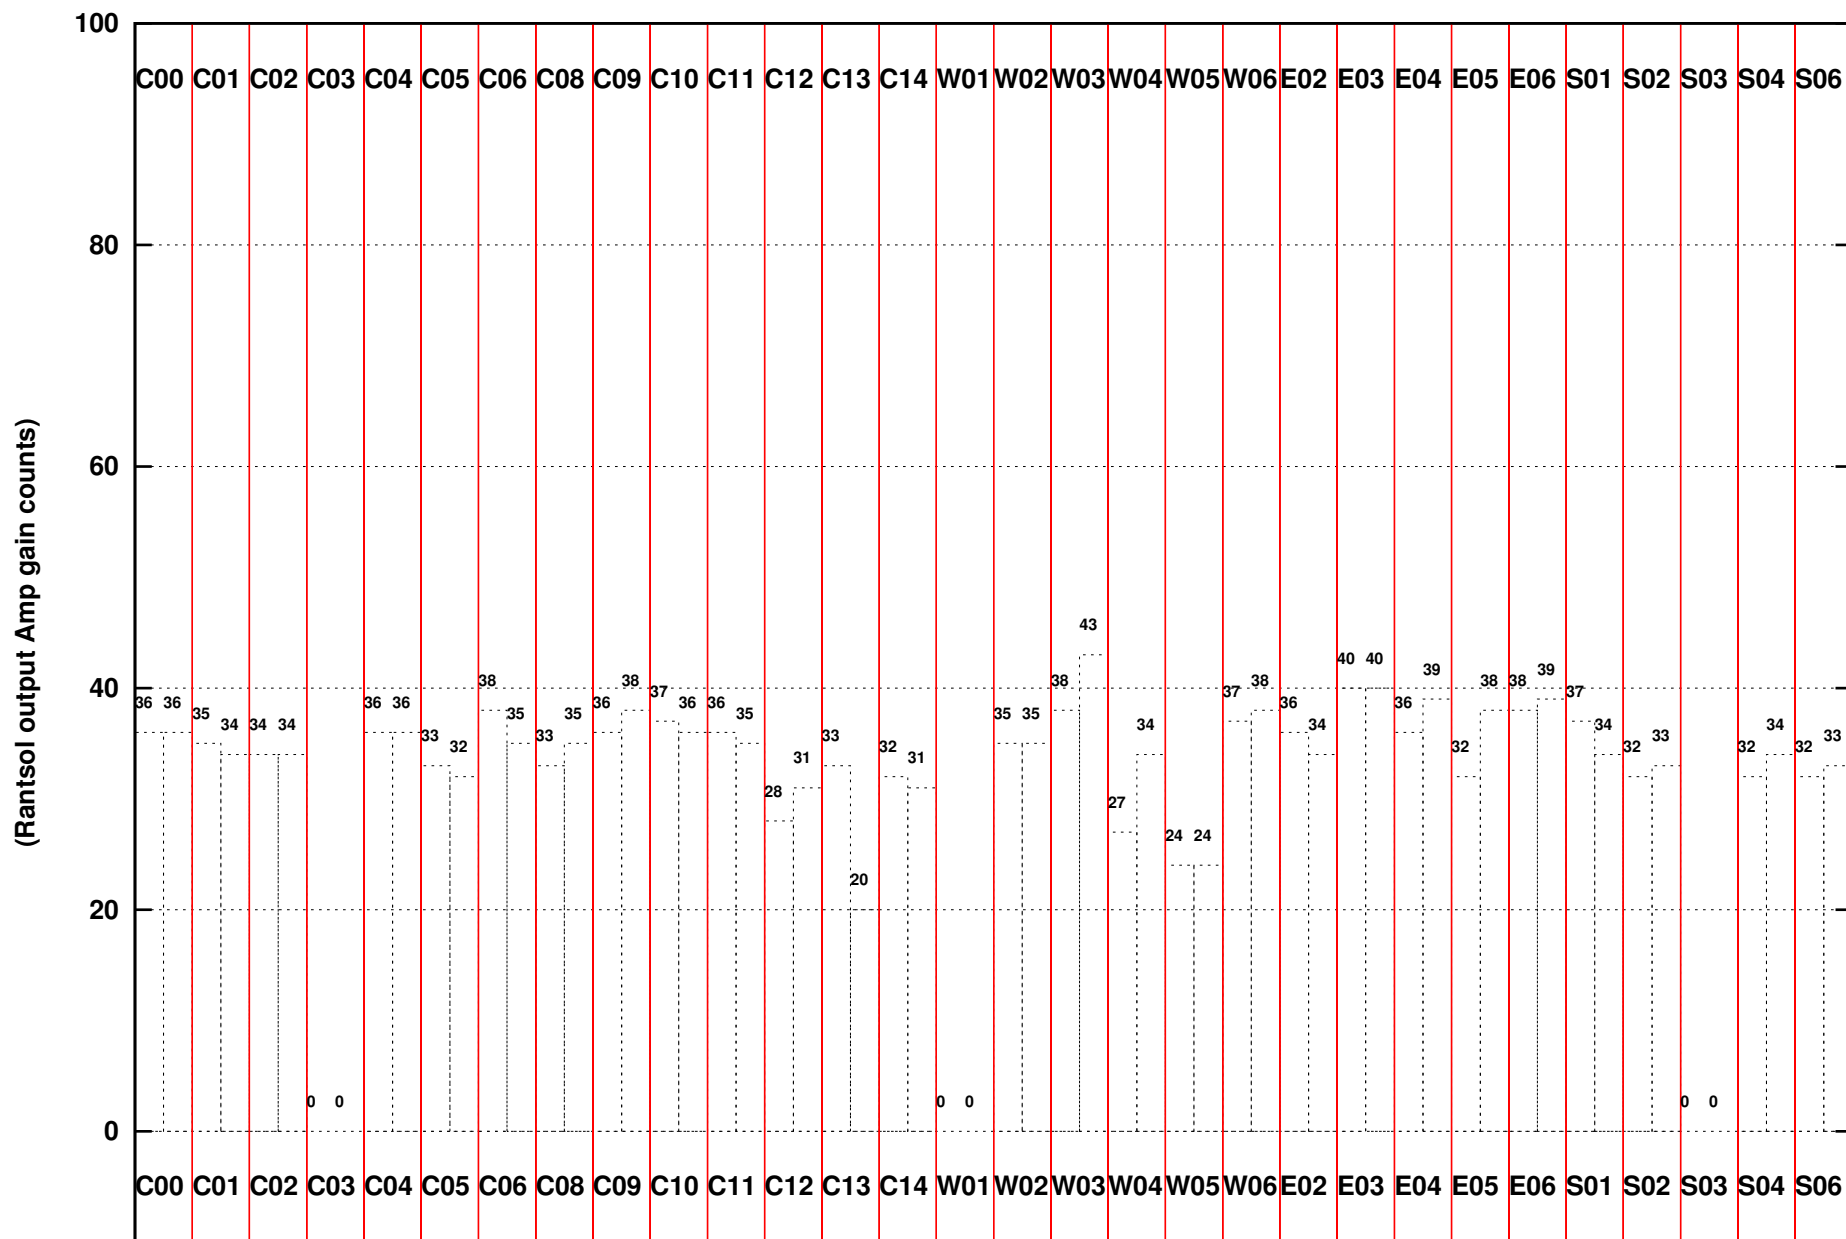

FRINGE STATUS (Rf:1460.000,1460.000 MHz., LO1:1460.000,1460.000 MHz., LO4/5:0.000,0.000 MHz.)

(File:/gwbifrddata2/16dec/43_003_16dec2022_band5_gwb.lta, scan:0, chan:1024, Src:J1830-360, Date:16Dec2022 13:03:48)