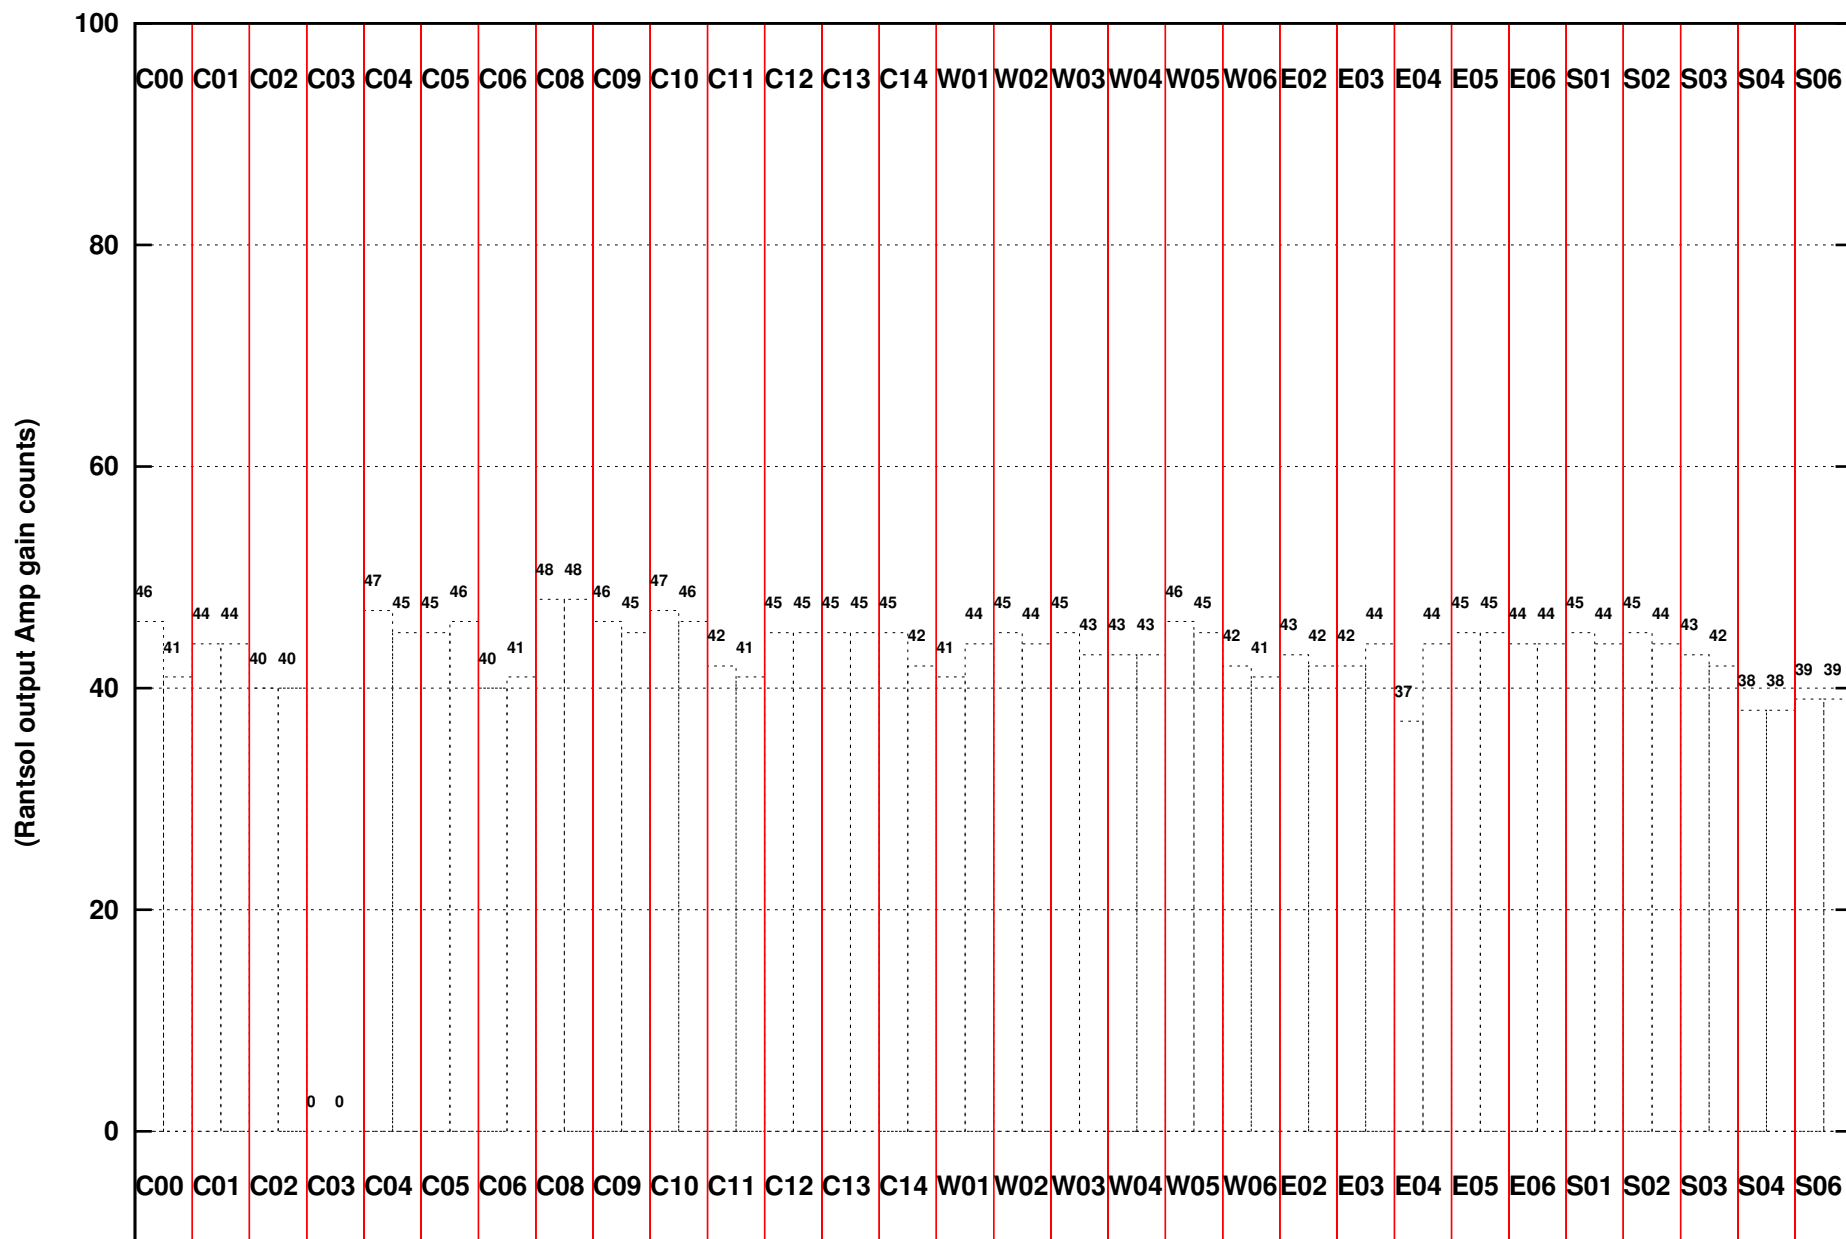

FRINGE STATUS (Rf:500.000,500.000 MHz., LO1:500.000,500.000 MHz., LO4/5:0.000,0.000 MHz.)

( File:/gwbifrddata2/18dec/43\_111\_18dec2022\_gwb.lta.1, scan:0, chan:2048, Src:1830-360, Date:18Dec2022 10:53:59)