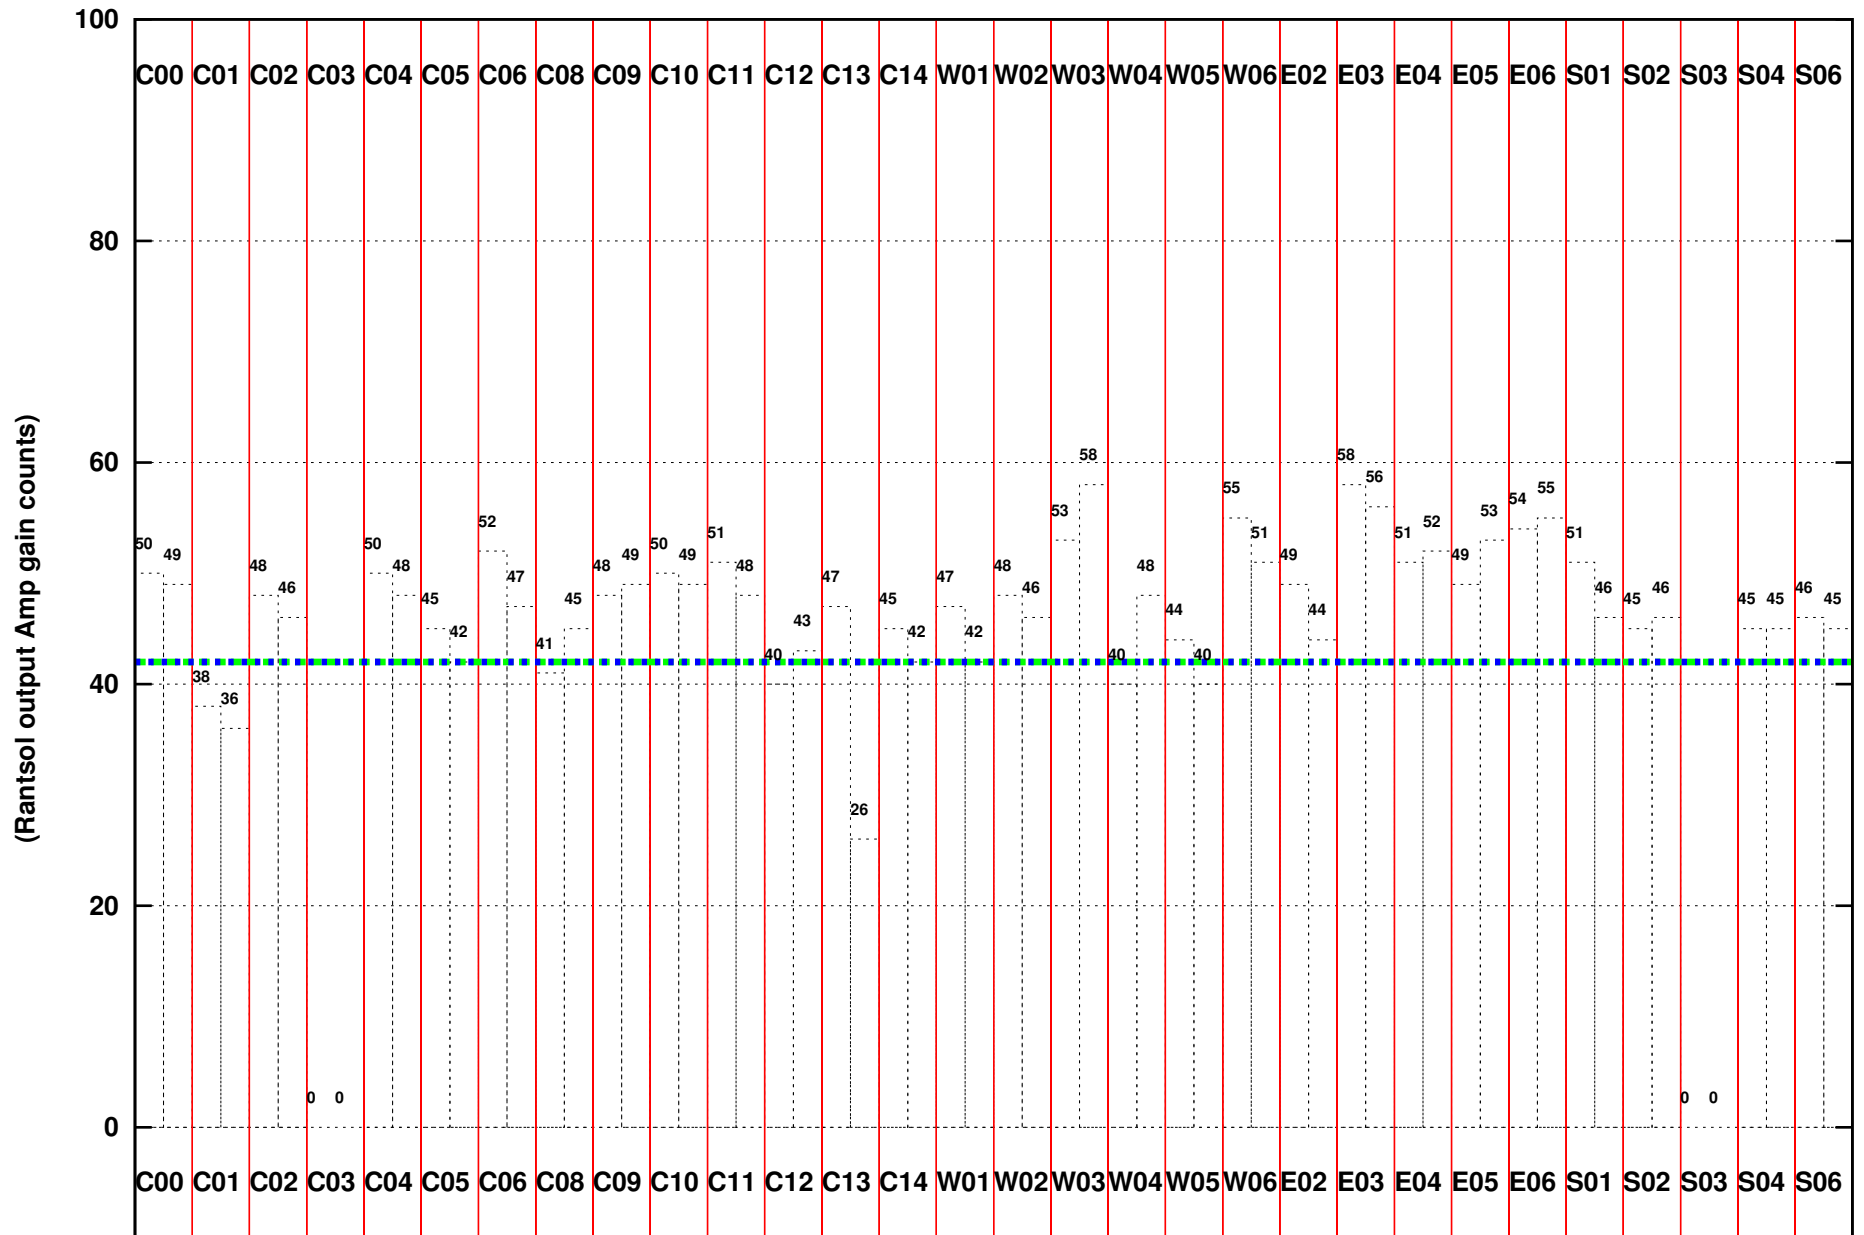

FRINGE STATUS (Rf:1460.000,1460.000 MHz., LO1:1460.000,1460.000 MHz., LO4/5:0.000,0.000 MHz.)

( File:/gwbifrddata/19dec/43\_036\_19dec2022\_gwb.lta, scan:0, chan:1024, Src:3C286, Date:19Dec2022 13:10:33)