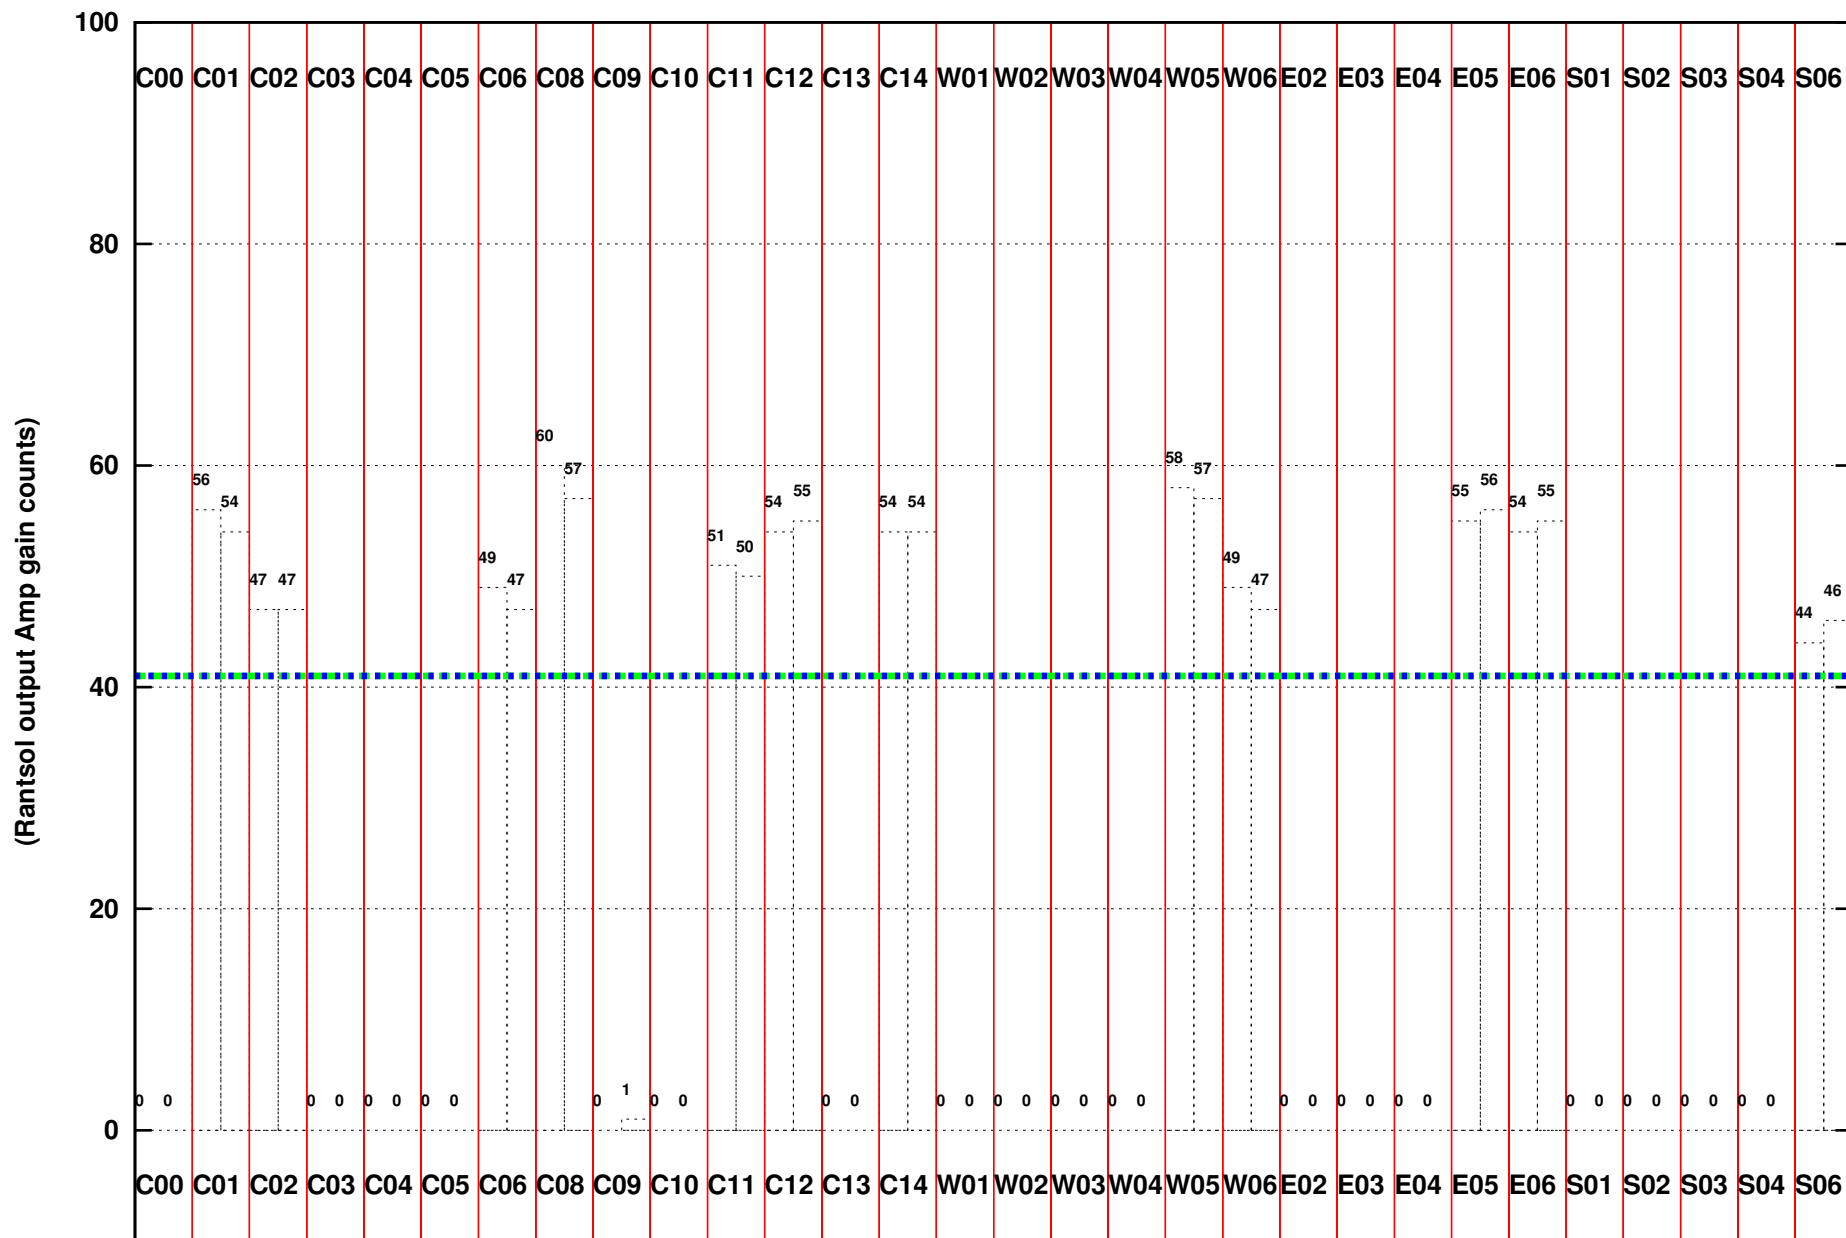

FRINGE STATUS (Rf:500.000,500.000 MHz., LO1:500.000,500.000 MHz., LO4/5:0.000,0.000 MHz.)

(File:/gwbifrdta1/26dec/43_020b_26dec2022_subar2_gwb.lta, scan:1, chan:512, Src:3C48, Date:26Dec2022 20:02:02)