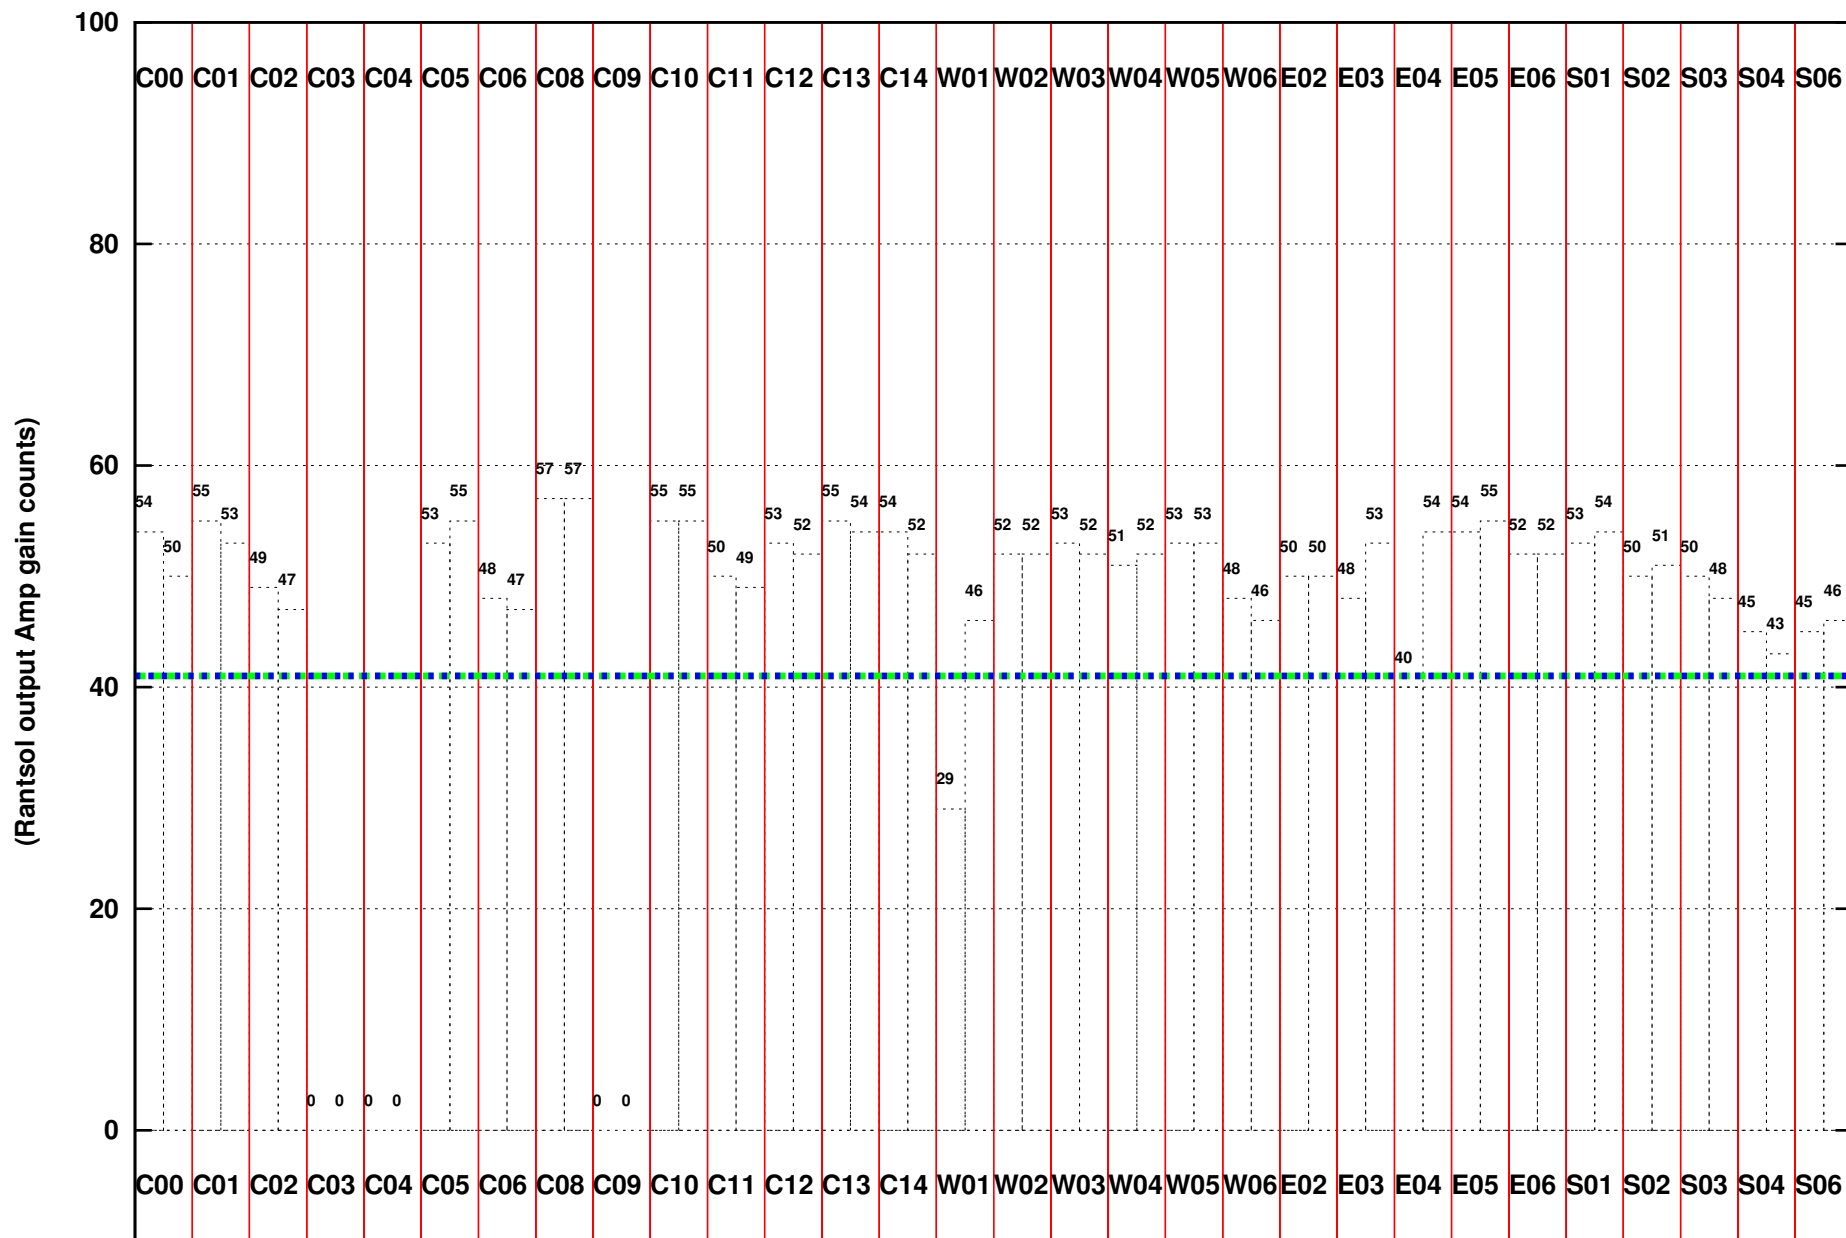

FRINGE STATUS (Rf:500.000,500.000 MHz., LO1:500.000,500.000 MHz., LO4/5:0.000,0.000 MHz.)

(File:/gwbifrddata2/27dec/43_128_27dec2022_gwb_10s.lta, scan:0, chan:8192, Src:3C147, Date:27Dec2022 00:36:11)