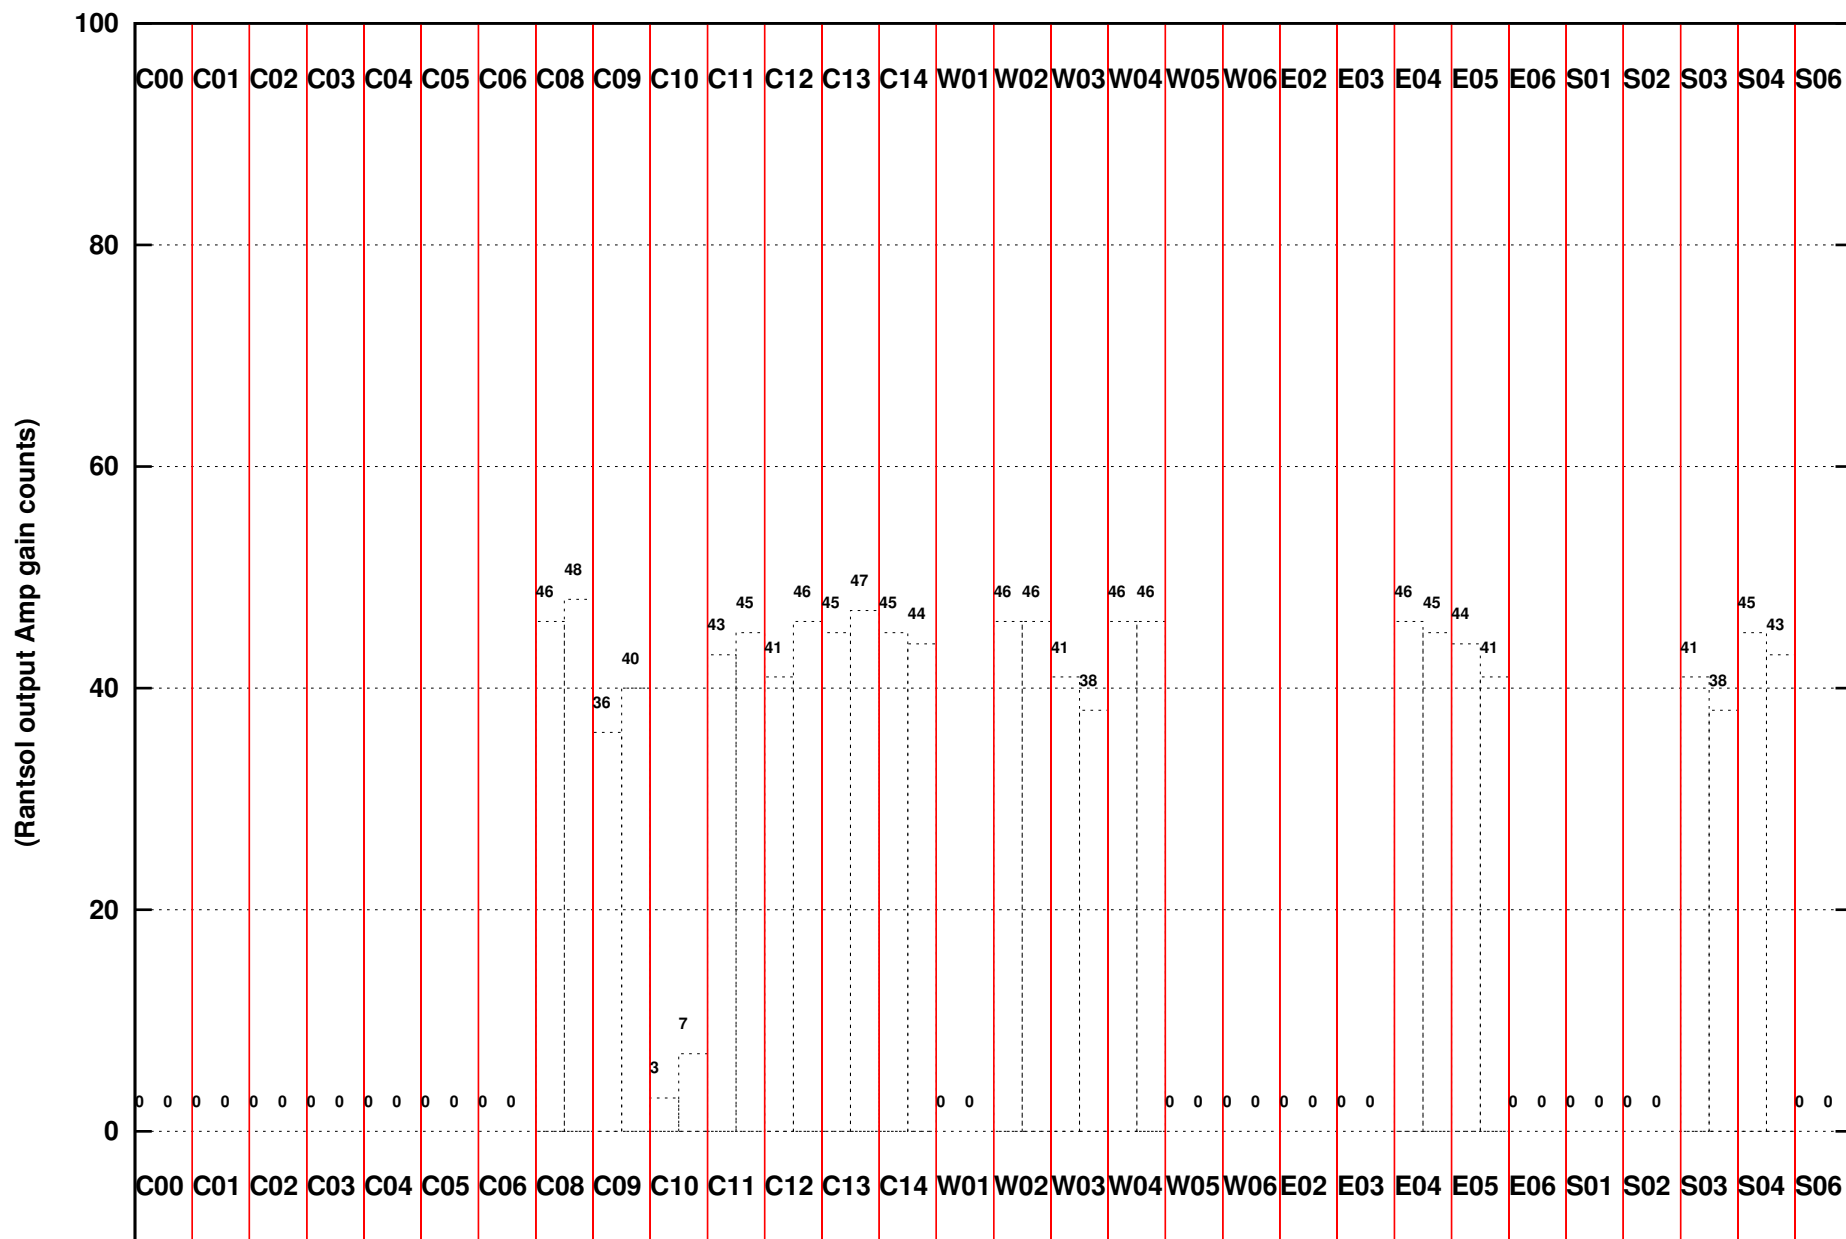

FRINGE STATUS (Rf:550.000,550.000 MHz., LO1:550.000,550.000 MHz., LO4/5:0.000,0.000 MHz.)

(File:/gwbifrddata1/30dec/ddt259b_30dec2022_subar2_gwb.lta, scan:0, chan:2048, Src:1459+716, Date:30Dec2022 07:47:37)