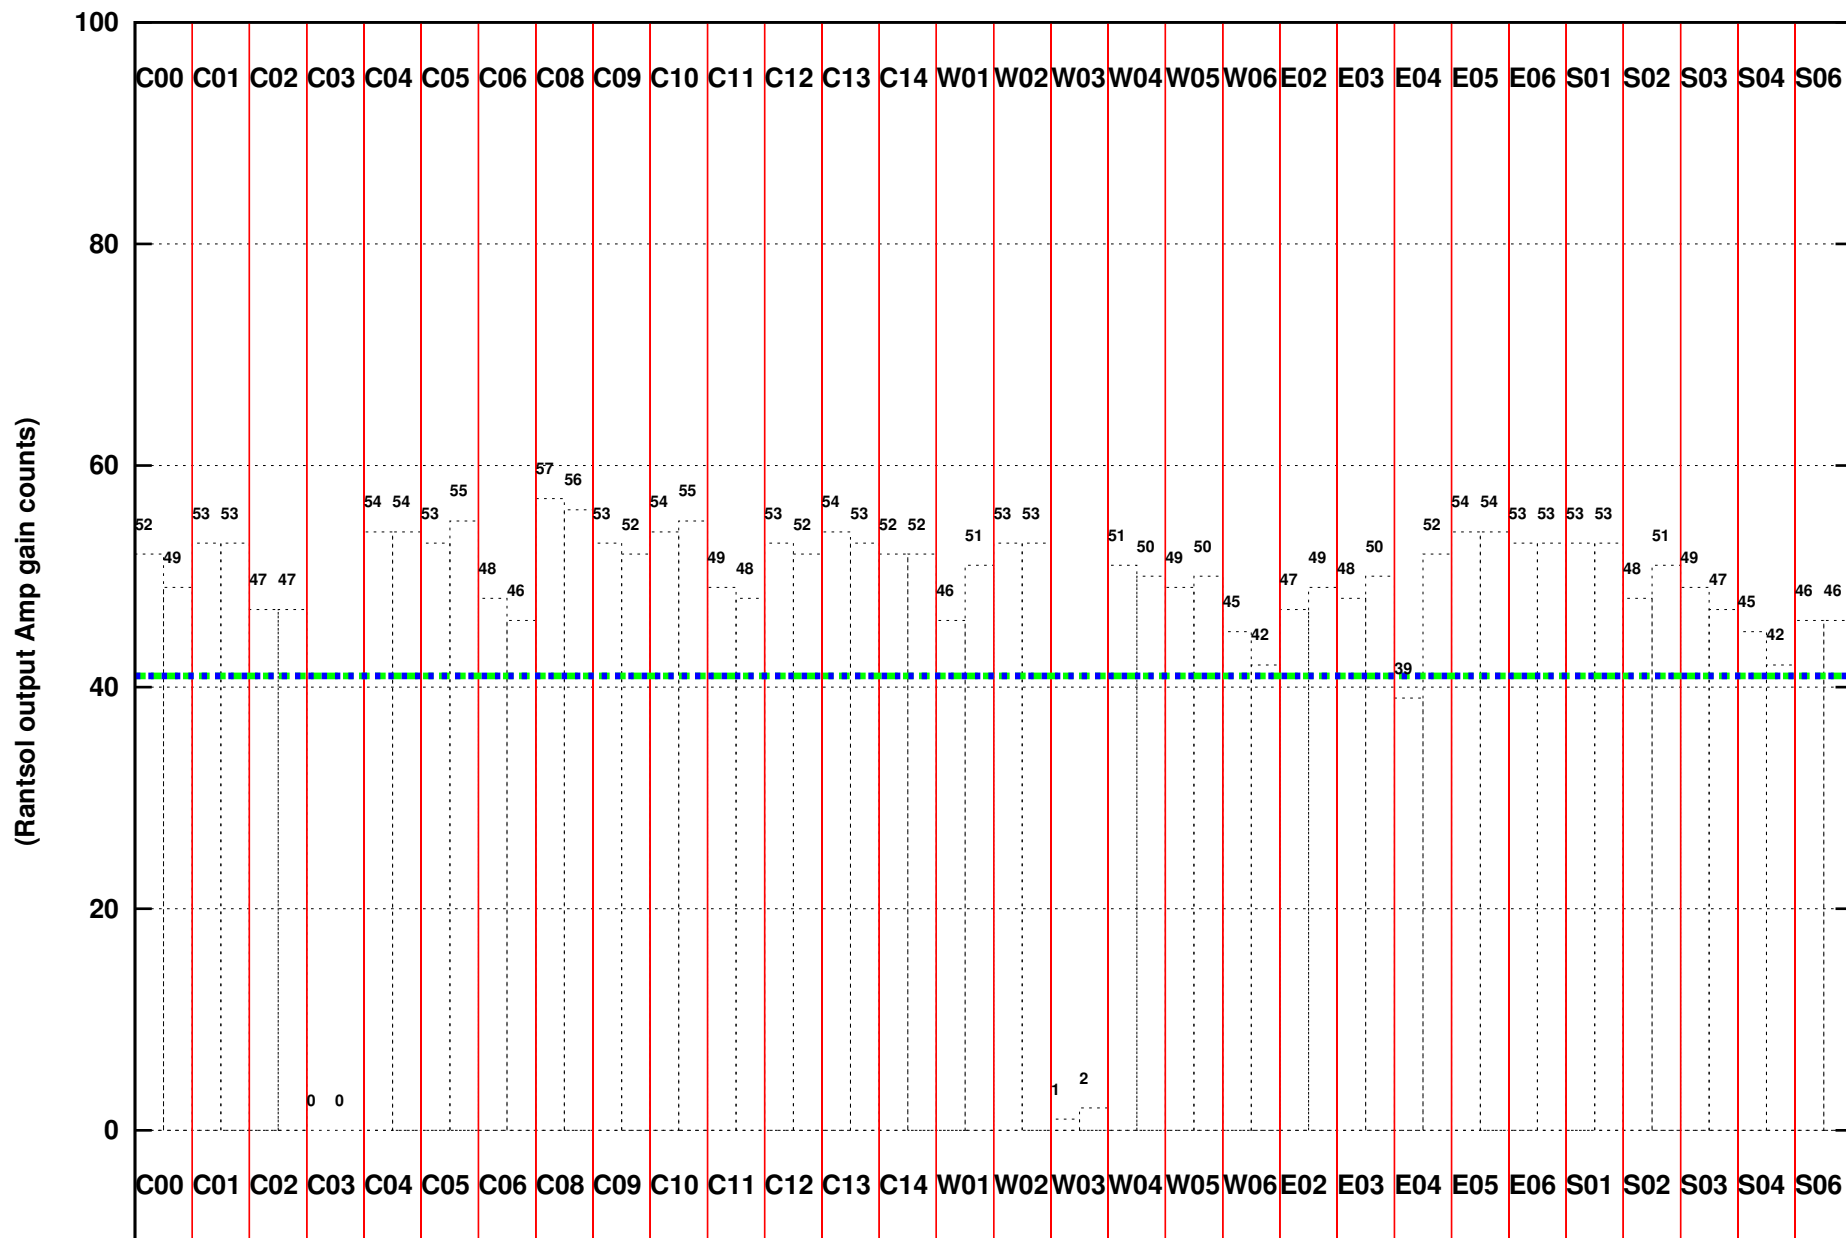

FRINGE STATUS (Rf:500.000,500.000 MHz., LO1:500.000,500.000 MHz., LO4/5:0.000,0.000 MHz.)

(File:/gwbifrddata/01jan/43_128_01jan2023_gwb_10s.lta, scan:0, chan:8192, Src:3C147, Date:01Jan2023 23:19:06)