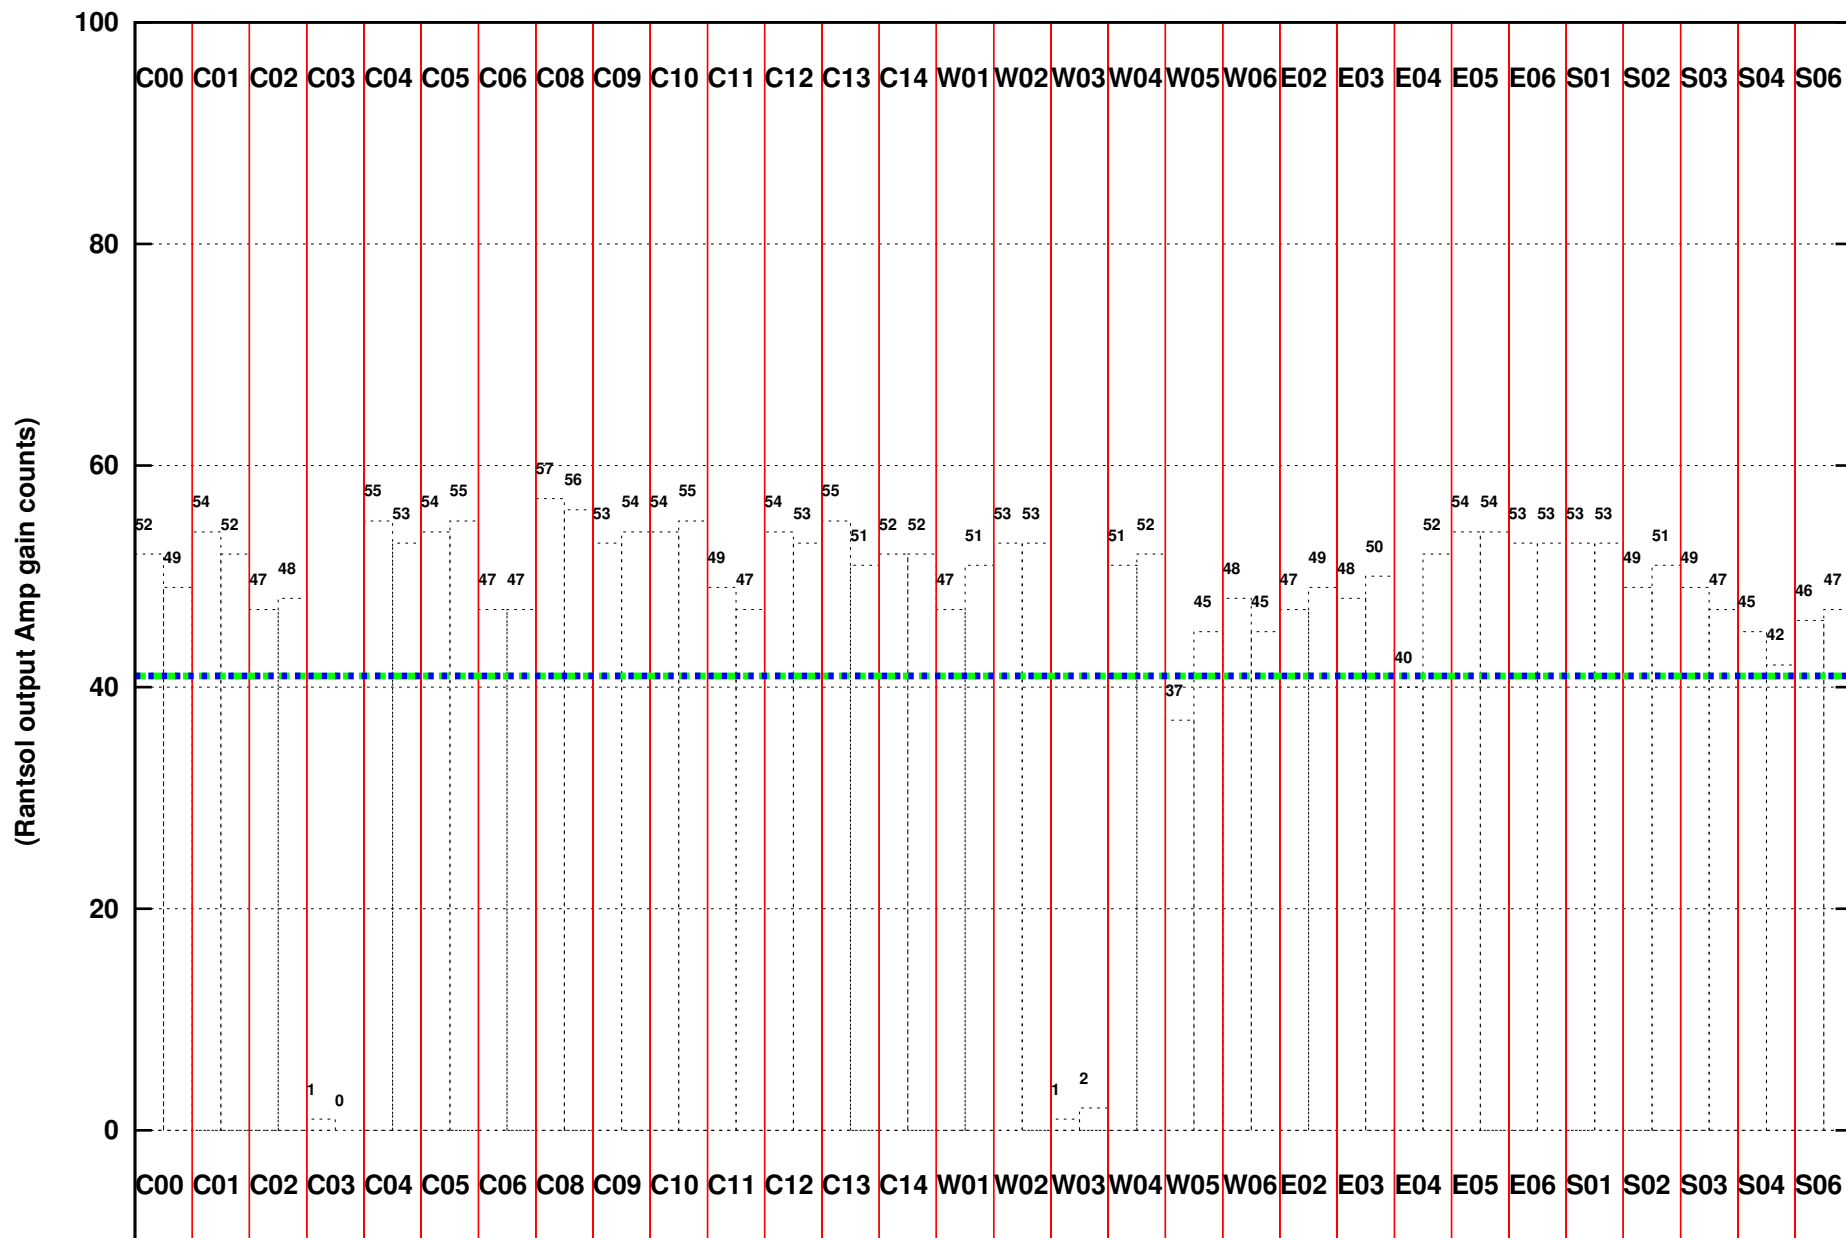

FRINGE STATUS (Rf:500.000,500.000 MHz., LO1:500.000,500.000 MHz., LO4/5:0.000,0.000 MHz.)

(File:/gwbifrddata2/01jan/43_128_01jan2023_gwb_2.6s.lta, scan:0, chan:8192, Src:3C147, Date:01Jan2023 23:19:06)