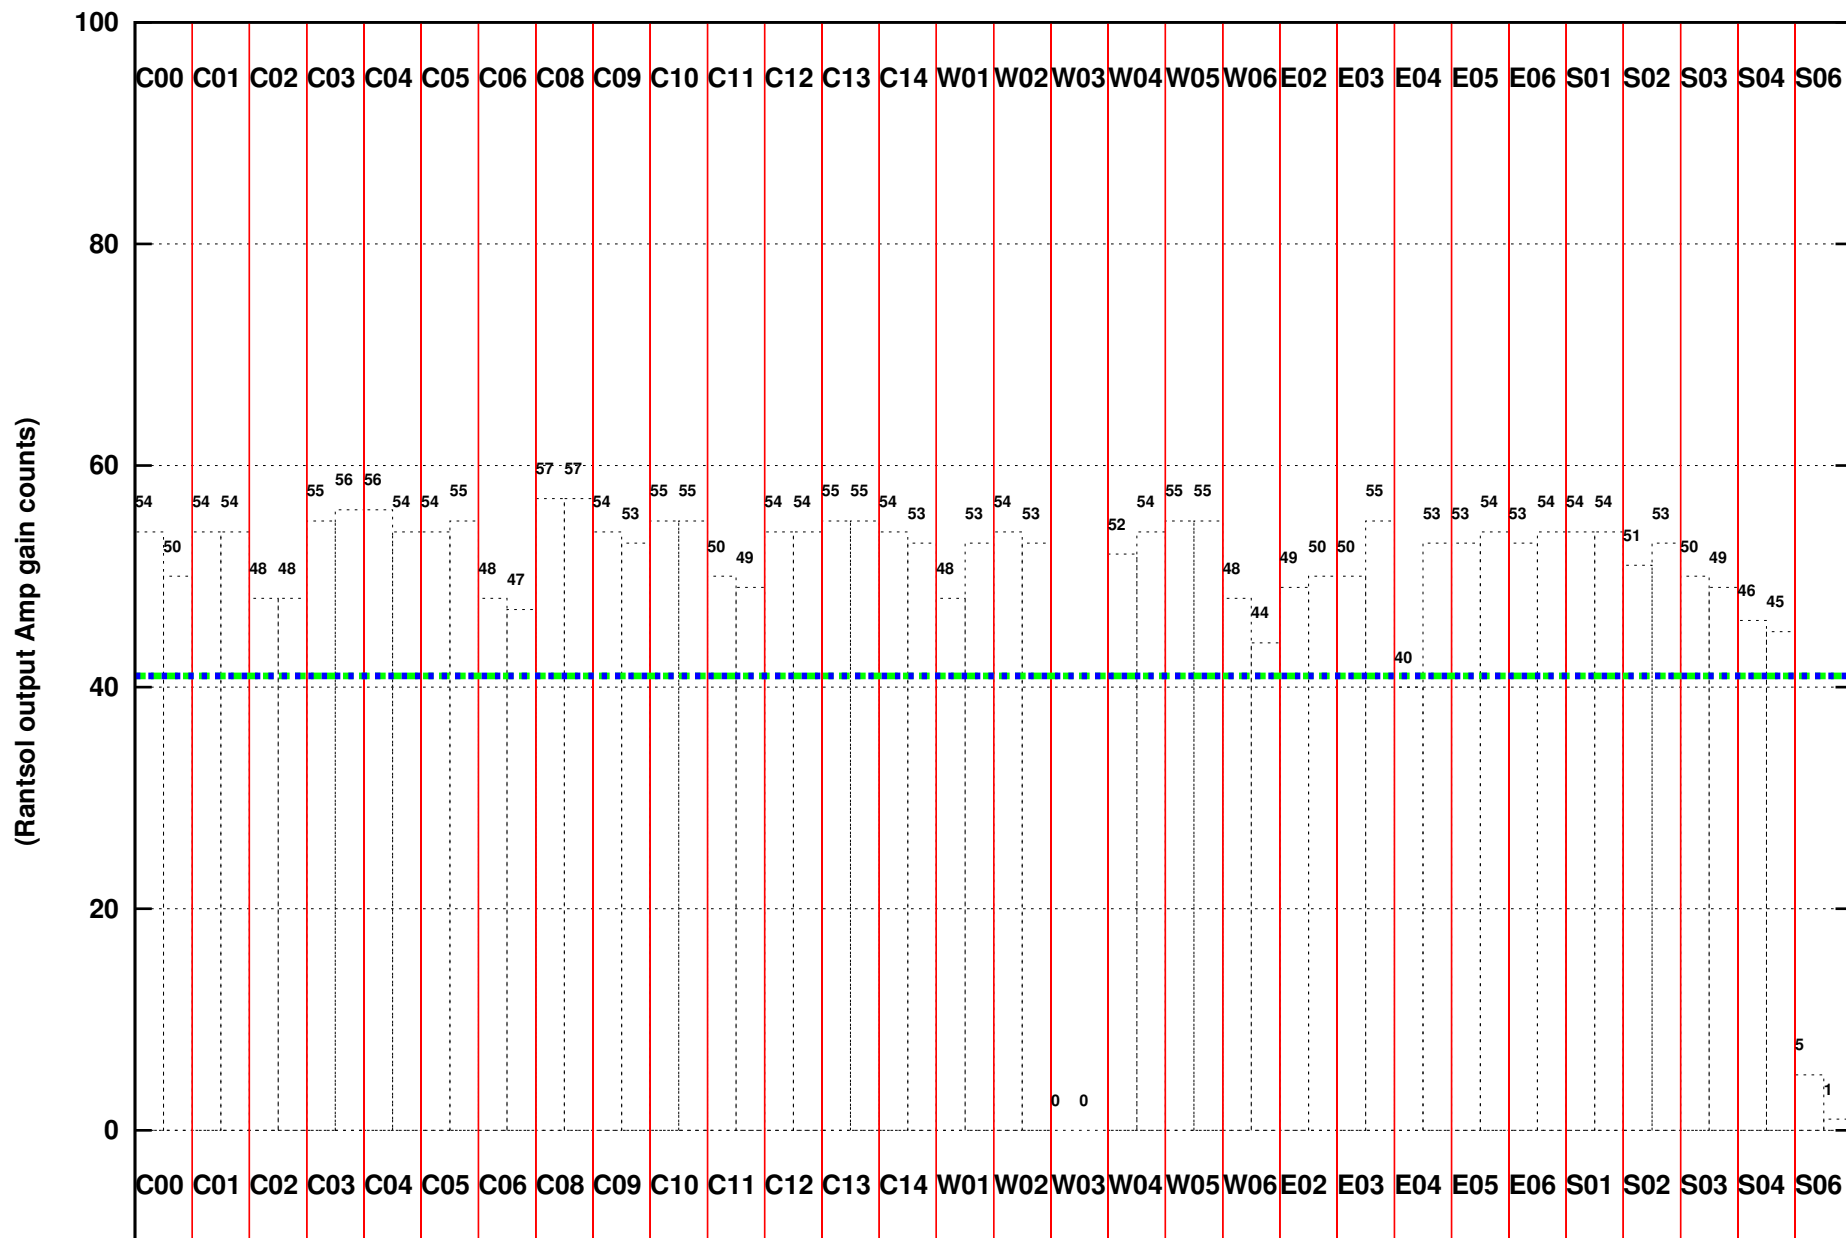

FRINGE STATUS (Rf:500.000,500.000 MHz., LO1:500.000,500.000 MHz., LO4/5:0.000,0.000 MHz.)

( File:/gwbifrdta/03jan/43\_003\_03jan2023\_gwb.lta, scan:0, chan:512, Src:3C147, Date:03Jan2023 23:44:35)