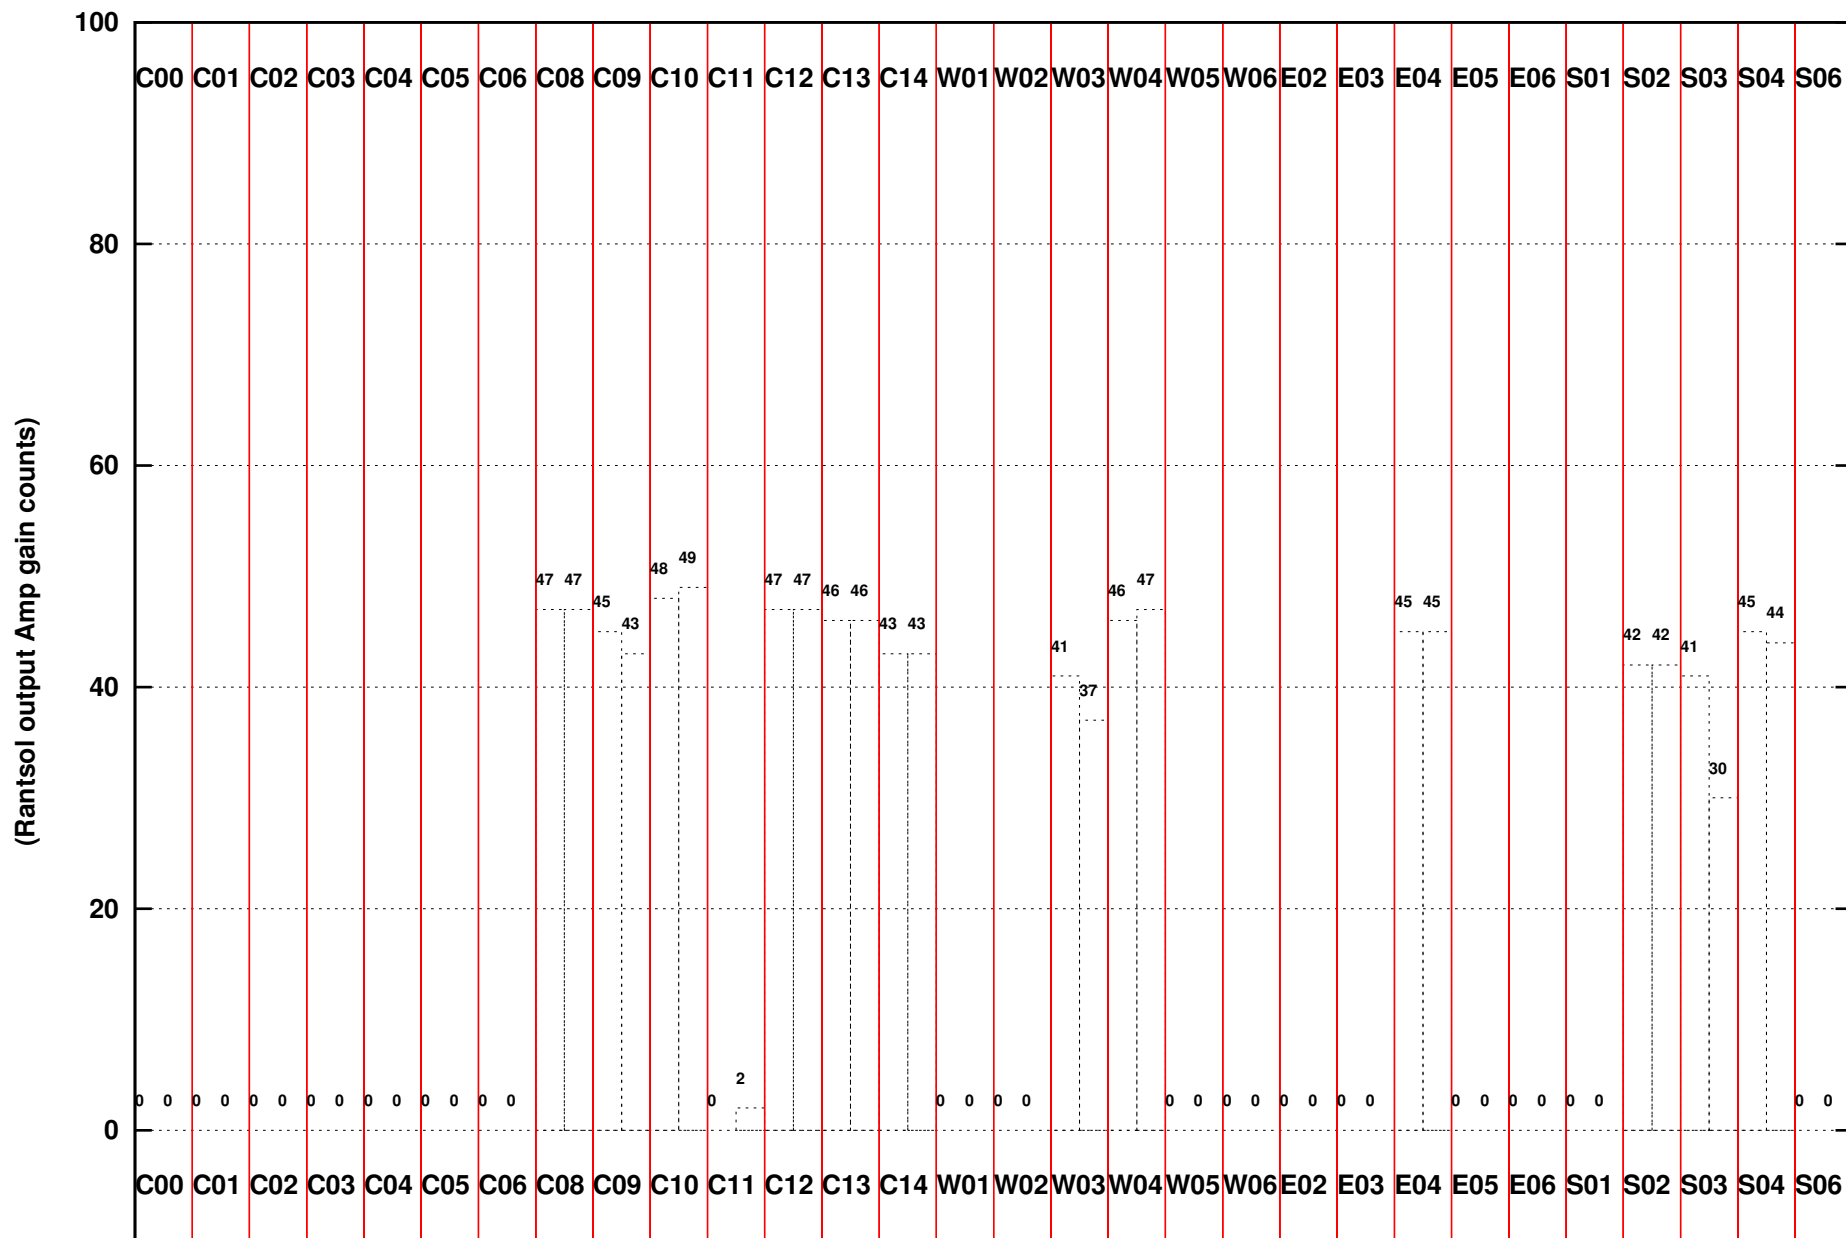

FRINGE STATUS (Rf:550.000,550.000 MHz., LO1:550.000,550.000 MHz., LO4/5:0.000,0.000 MHz.)

(File:/gwbifrddata2/11jan/ddt259b_11jan2023_subar2_gwb.lta, scan:0, chan:2048, Src:1459+716, Date:11Jan2023 07:40:59)