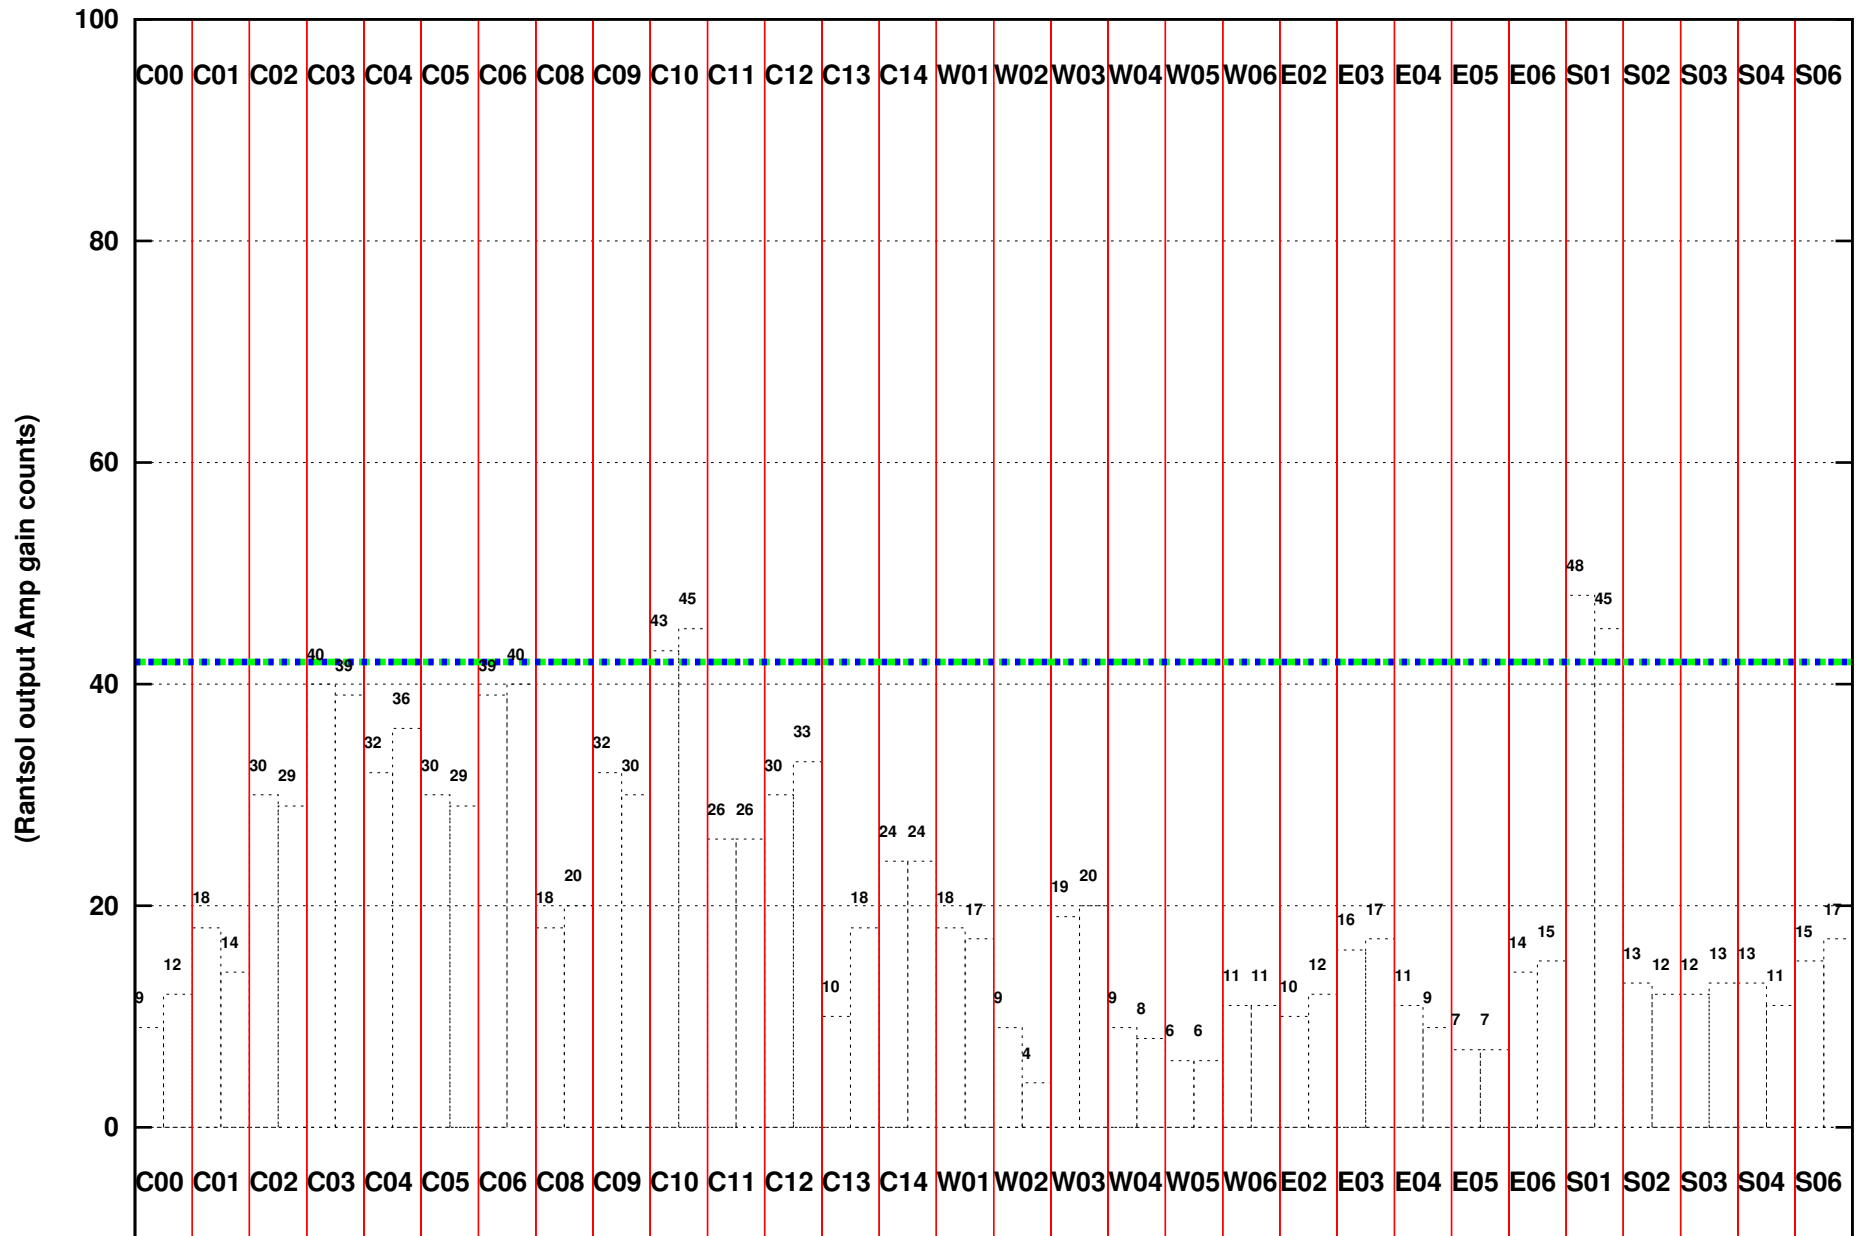

FRINGE STATUS (Rf:1032.500,1032.500 MHz., LO1:1100.000,1100.000 MHz., LO4/5:67.500,67.500 MHz.)

(File:/gwbifrddata2/14jan/43_050_14jan2023_gwb.lta, scan:0, chan:1024, Src:3C48, Date:14Jan2023 21:20:28)