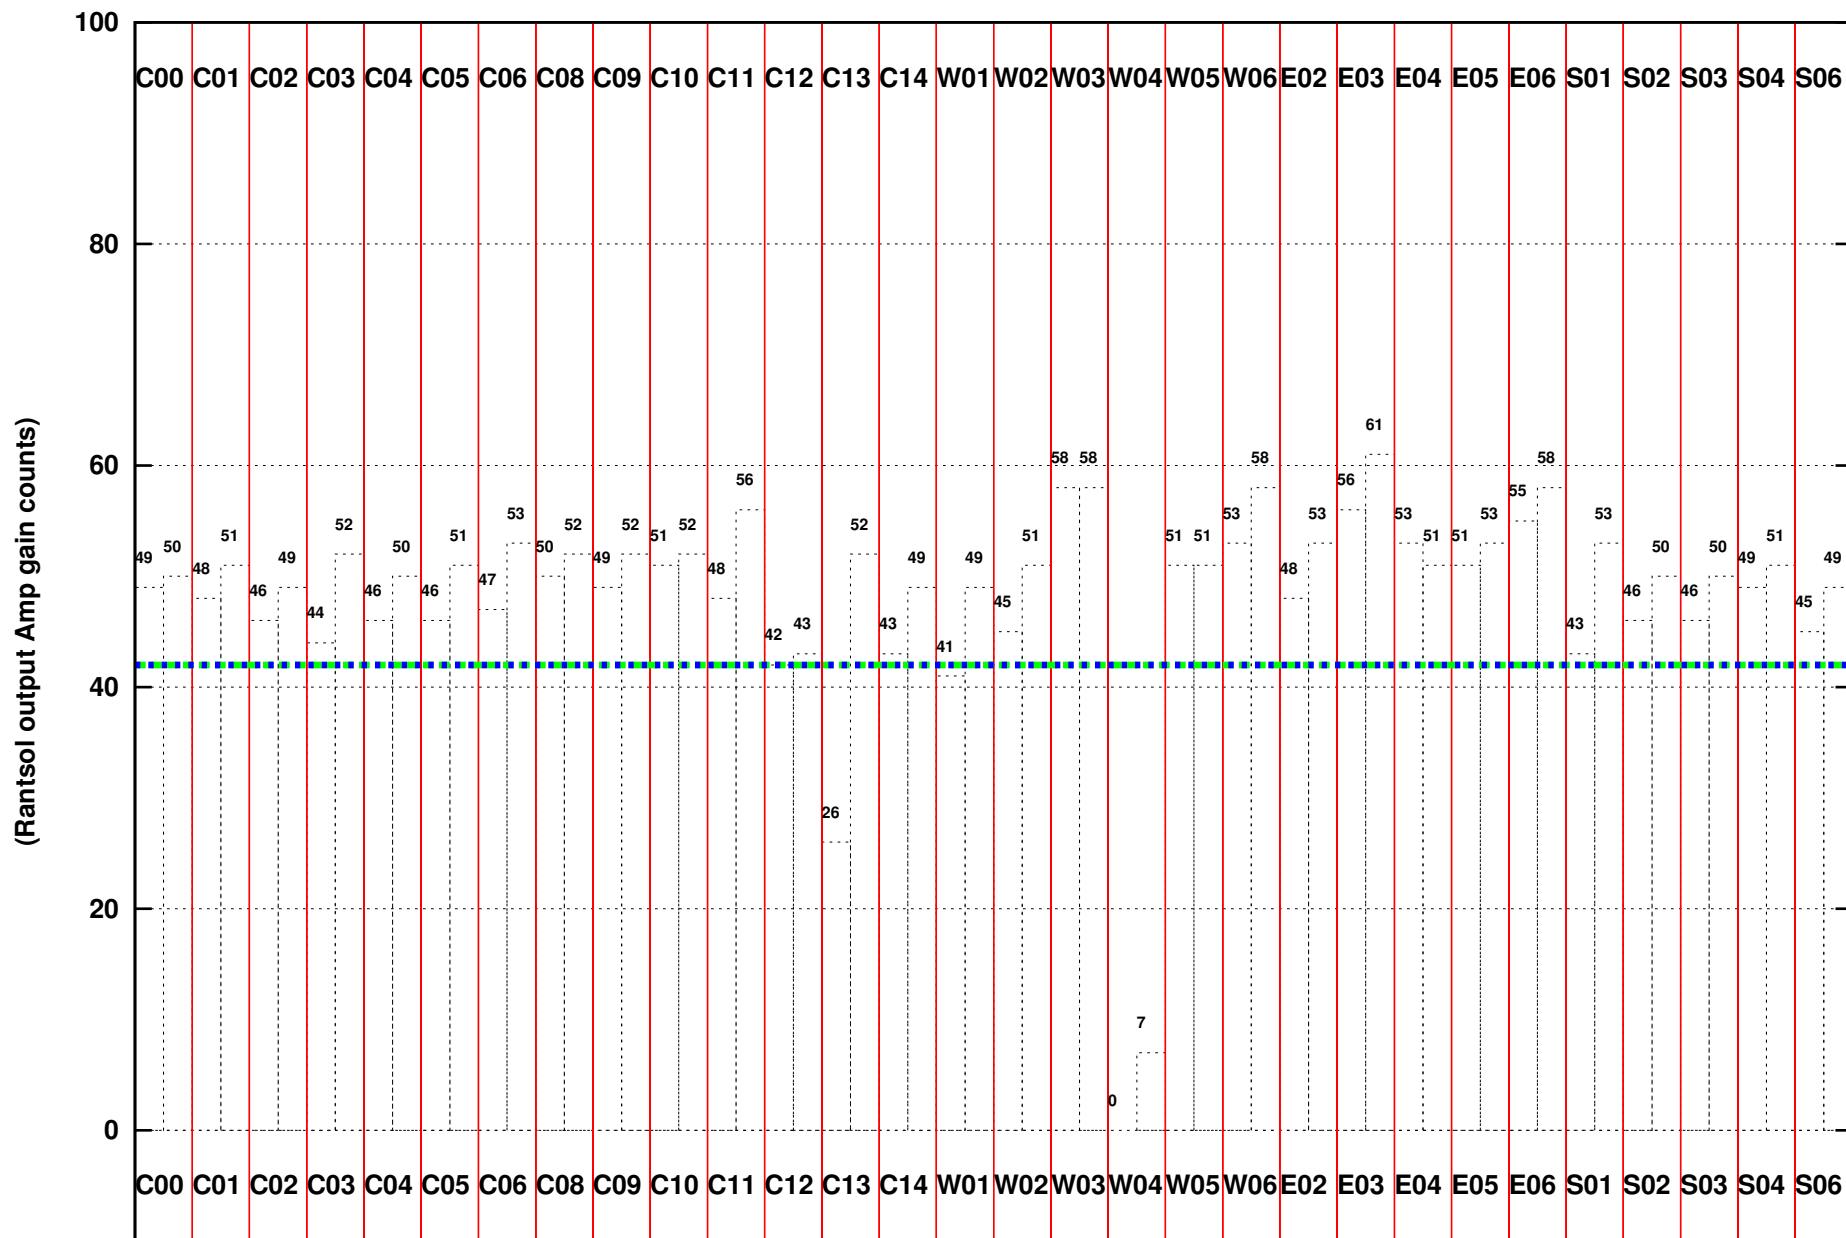

FRINGE STATUS (Rf:1338.500,1338.500 MHz., LO1:1340.000,1340.000 MHz., LO4/5:1.500,1.500 MHz.)

( File:/gwbifrddata2/16jan/43\_050\_16jan2023\_gwb.lta, scan:0, chan:2048, Src:3C286, Date:16Jan2023 08:17:26)