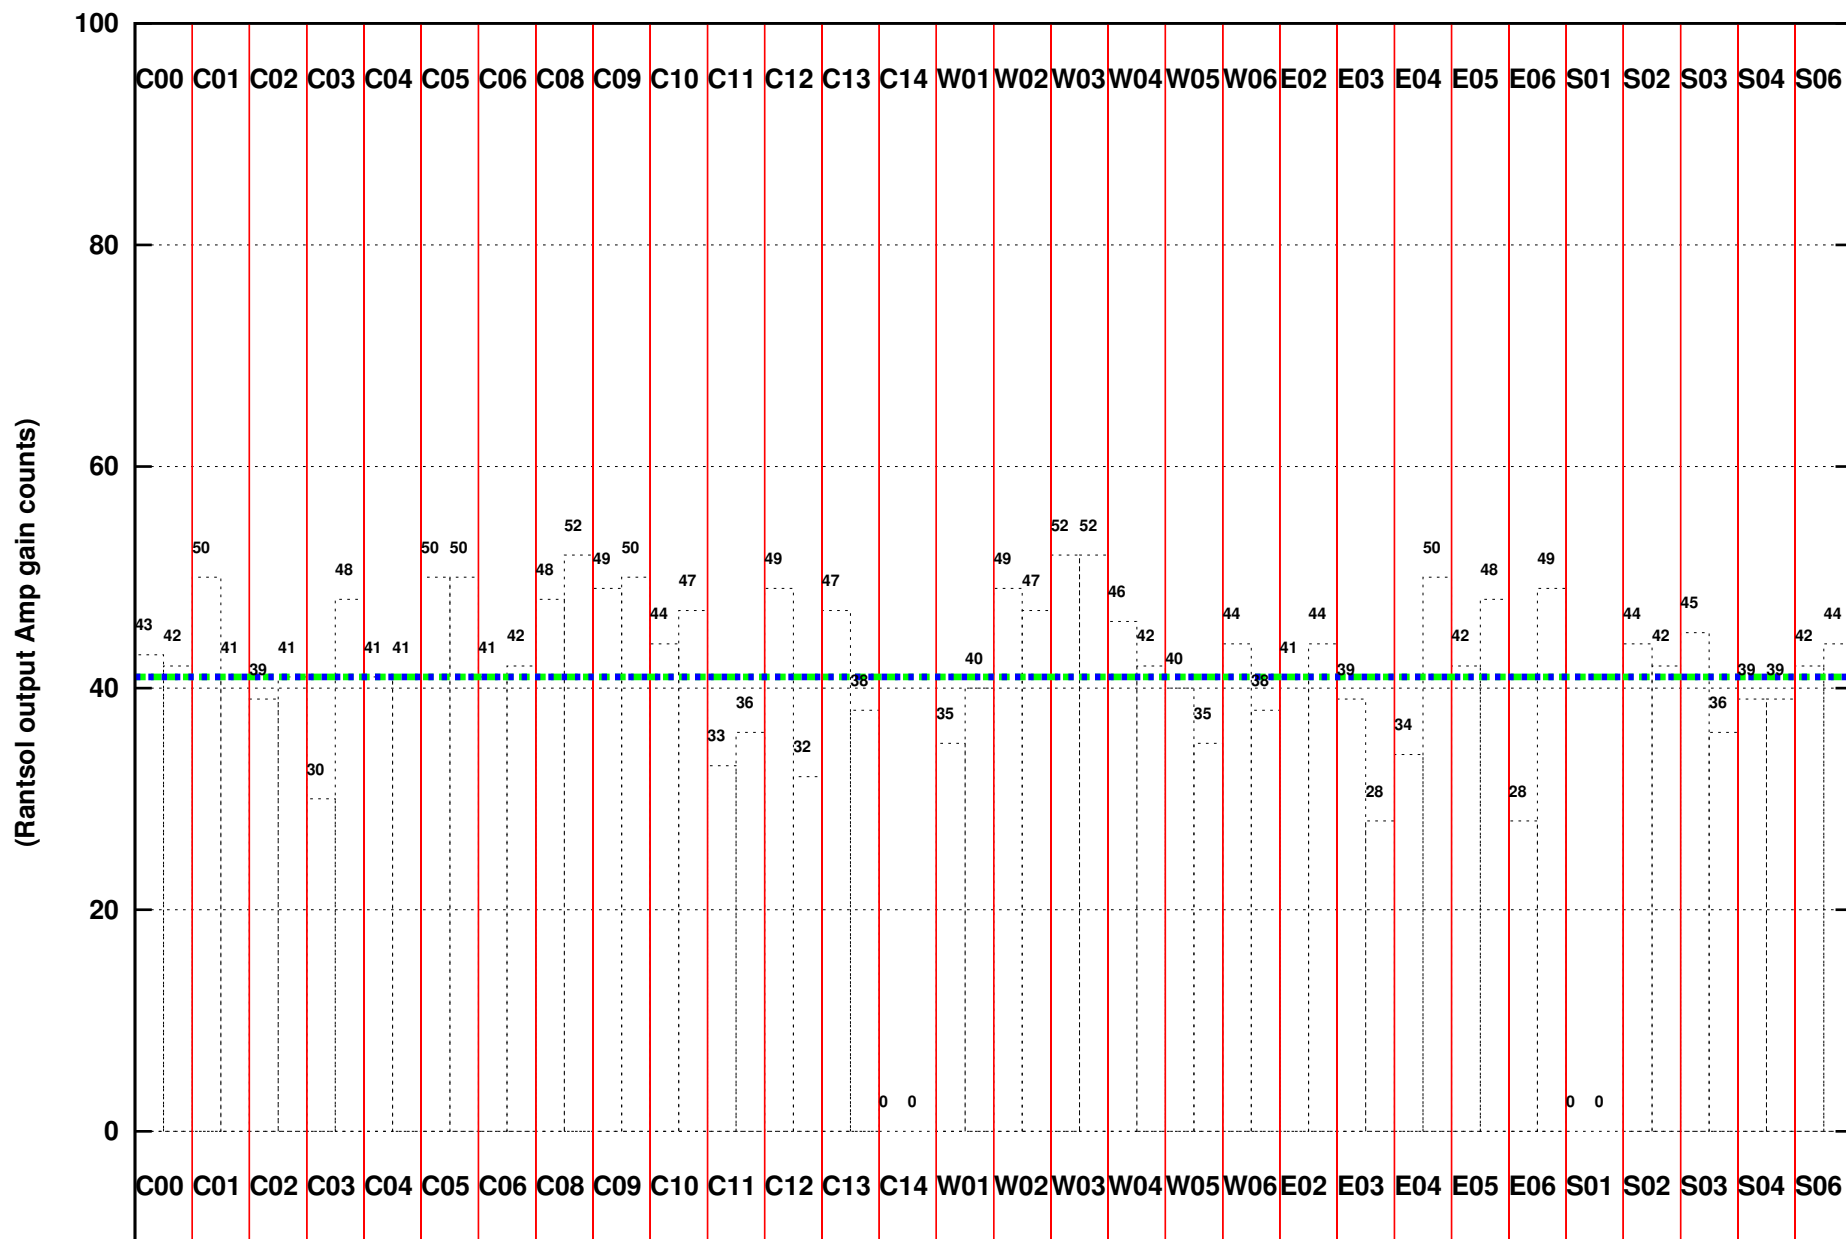

FRINGE STATUS (Rf:500.000,500.000 MHz., LO1:500.000,500.000 MHz., LO4/5:0.000,0.000 MHz.)

( File:/gwbifrddata2/17jan/43\_007\_17jan2023\_band3\_gwb.lta, scan:0, chan:1024, Src:3C48, Date:17Jan2023 14:11:51)