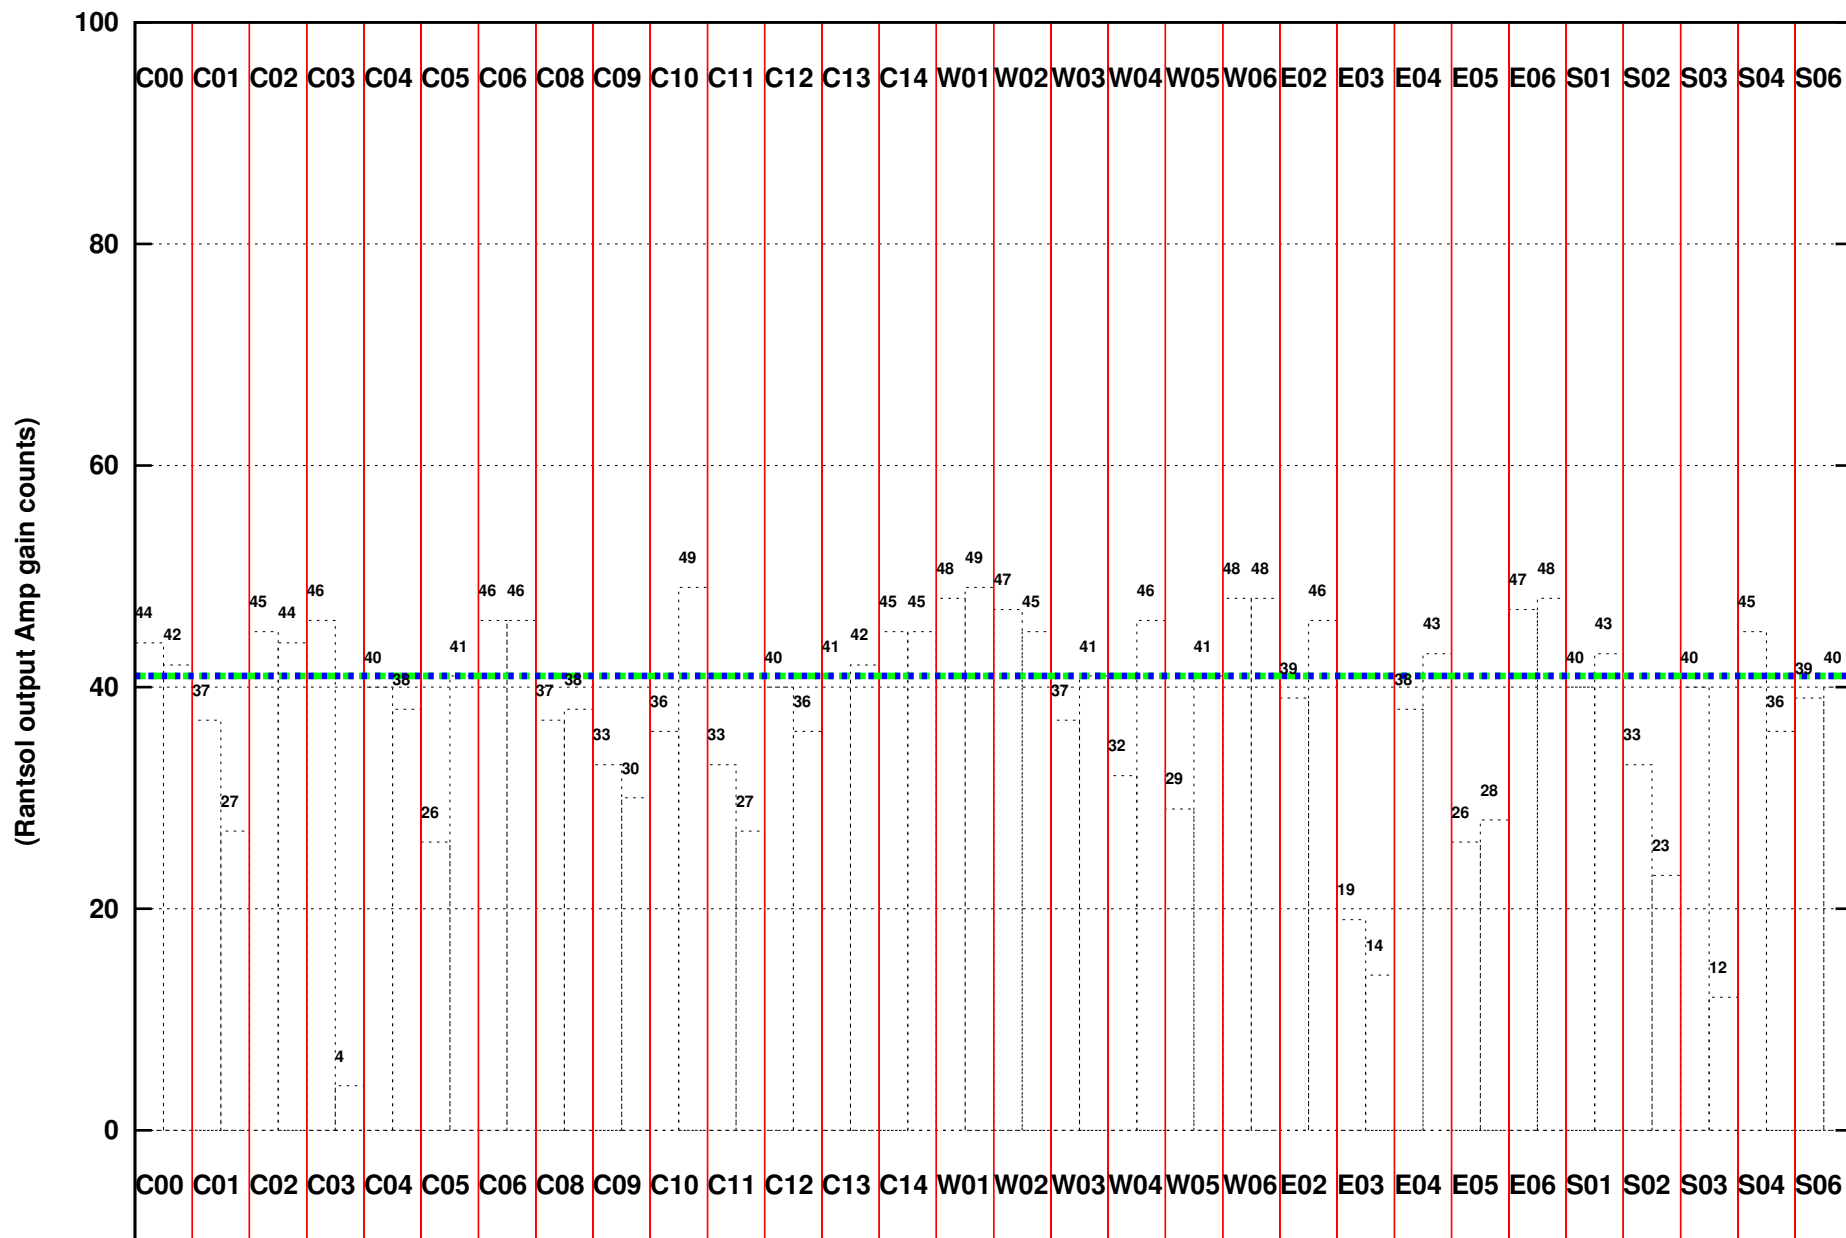

FRINGE STATUS (Rf:550.000,550.000 MHz., LO1:550.000,550.000 MHz., LO4/5:0.000,0.000 MHz.)

(File:/gwbifrddata2/22jan/43_064_22jan2023_gwb.lta, scan:0, chan:1024, Src:3C48, Date:22Jan2023 19:07:45)