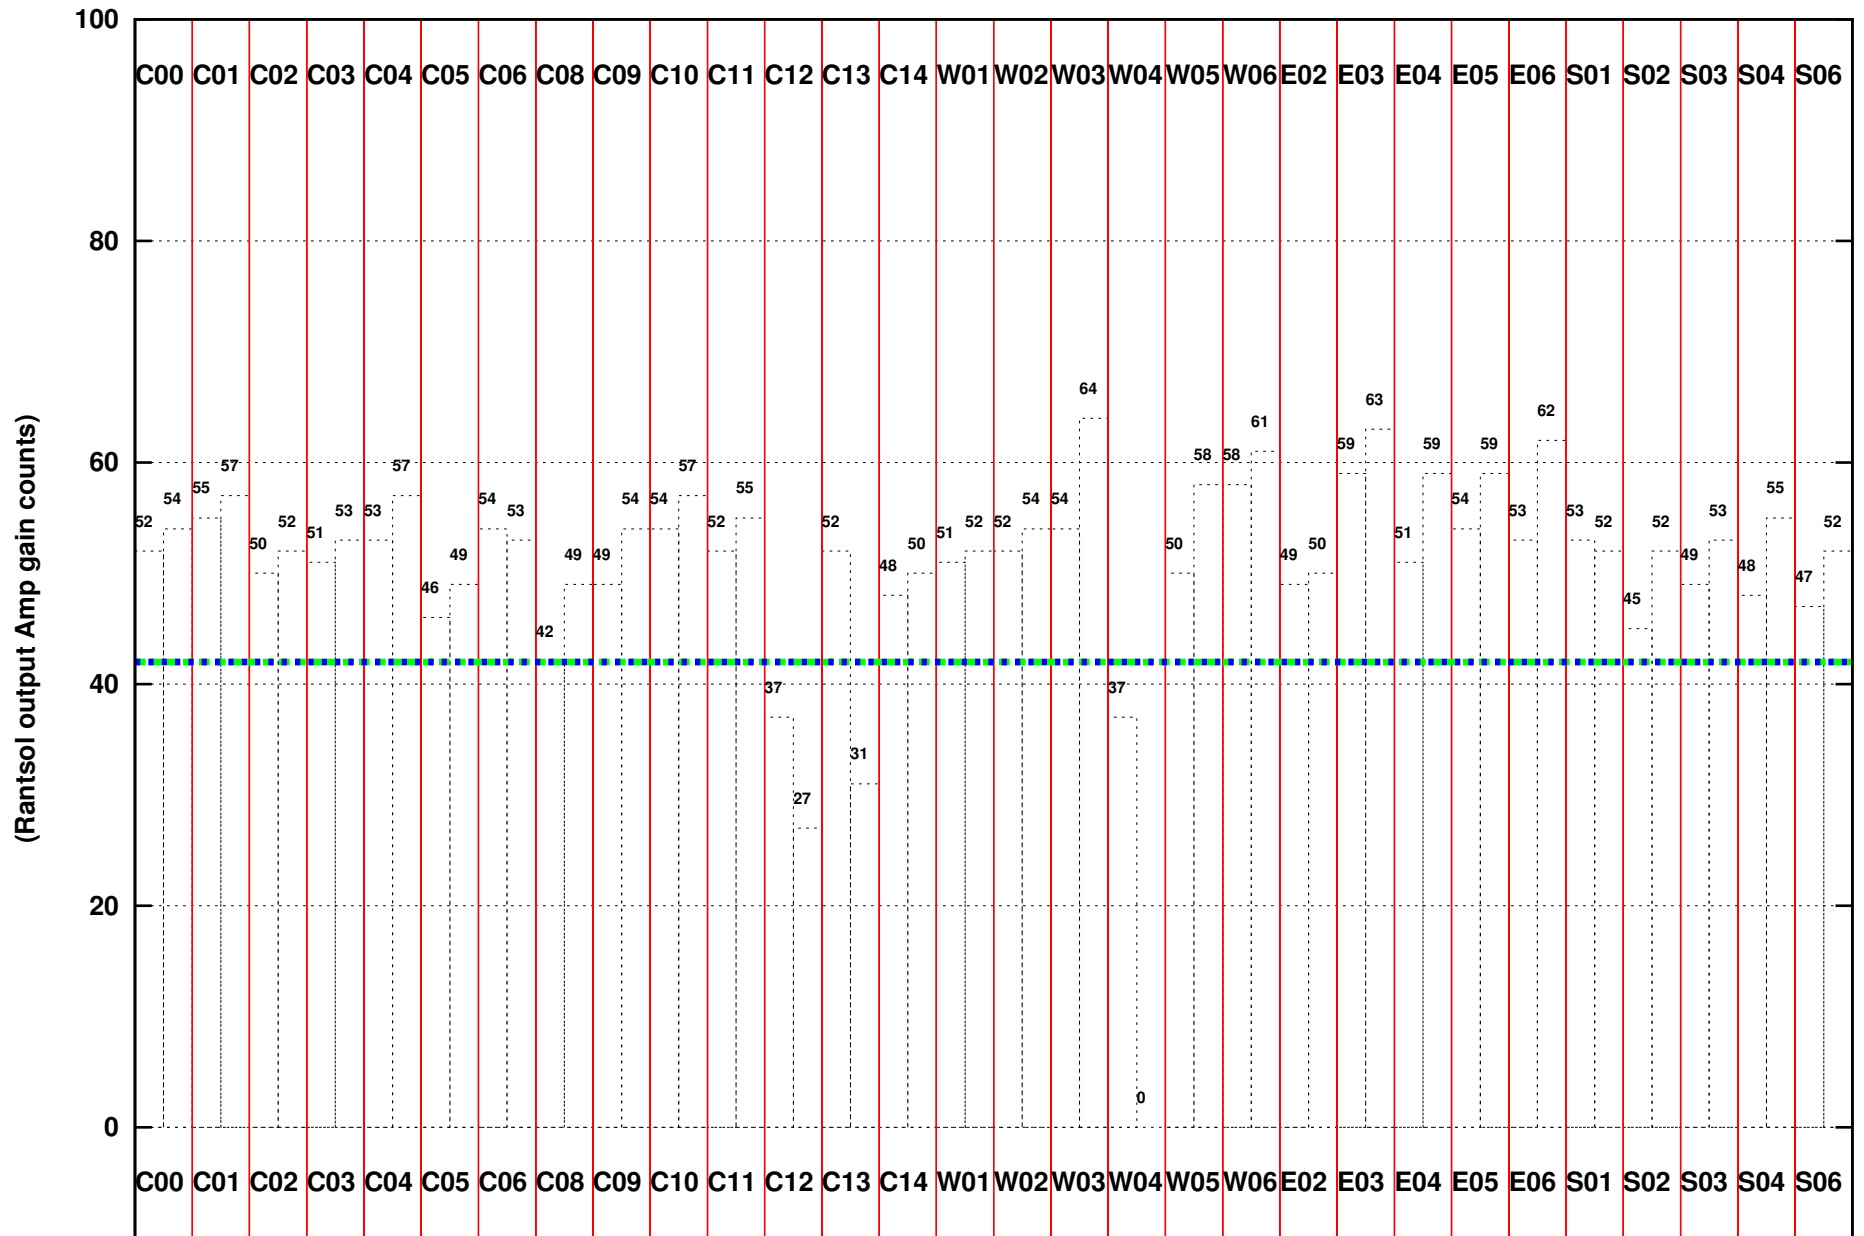

FRINGE STATUS (Rf:1460.000,1460.000 MHz., LO1:1460.000,1460.000 MHz., LO4/5:0.000,0.000 MHz.)

(File:/gwbifrddata/24jan/43_054_24jan2023_gwb.lta, scan:0, chan:4096, Src:3C286, Date:24Jan2023 05:46:15)