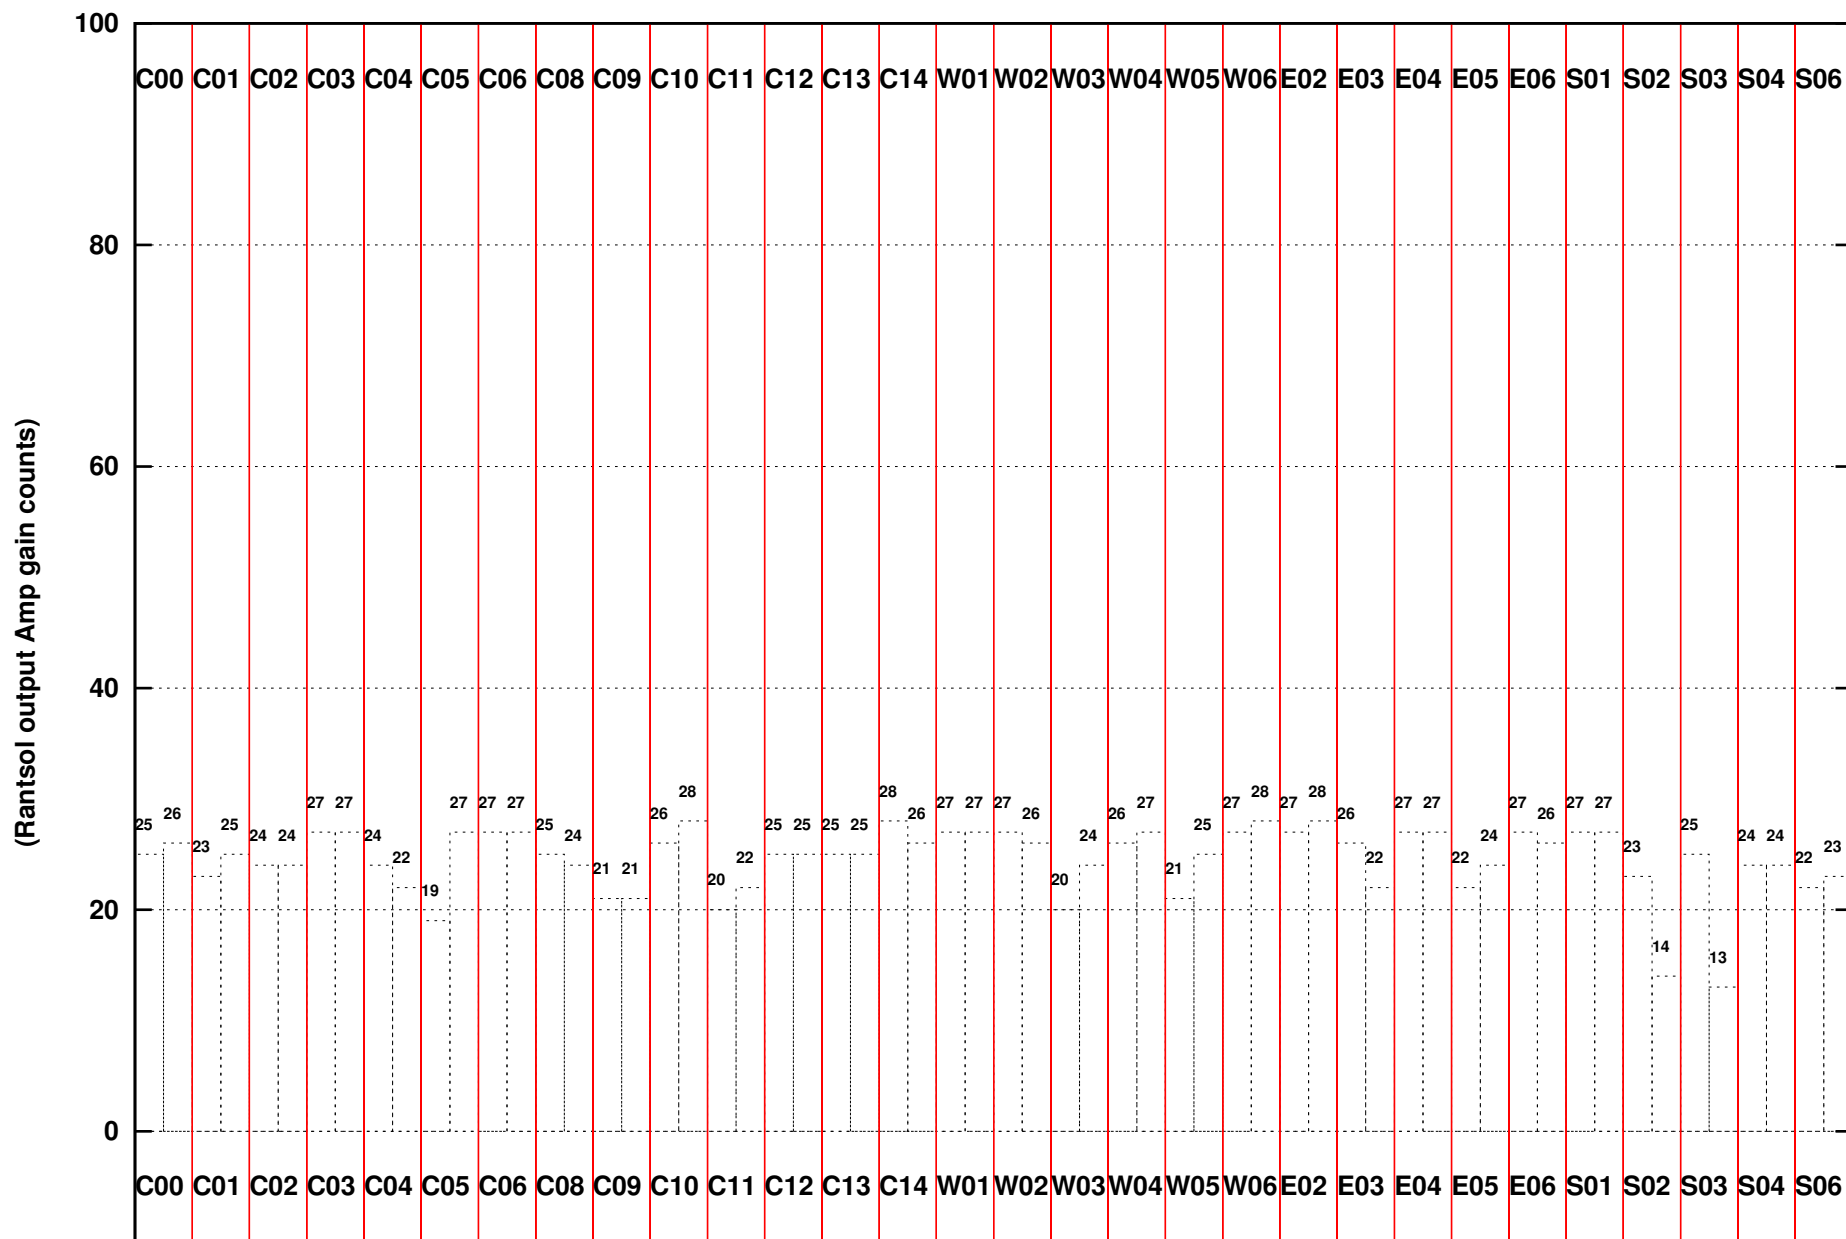

FRINGE STATUS (Rf:550.000,550.000 MHz., LO1:550.000,550.000 MHz., LO4/5:0.000,0.000 MHz.)

(File:/gwbifrddata/24jan/43_003_24jan2023_gwb.lta, scan:0, chan:1024, Src:J1822-096, Date:24Jan2023 07:44:56)