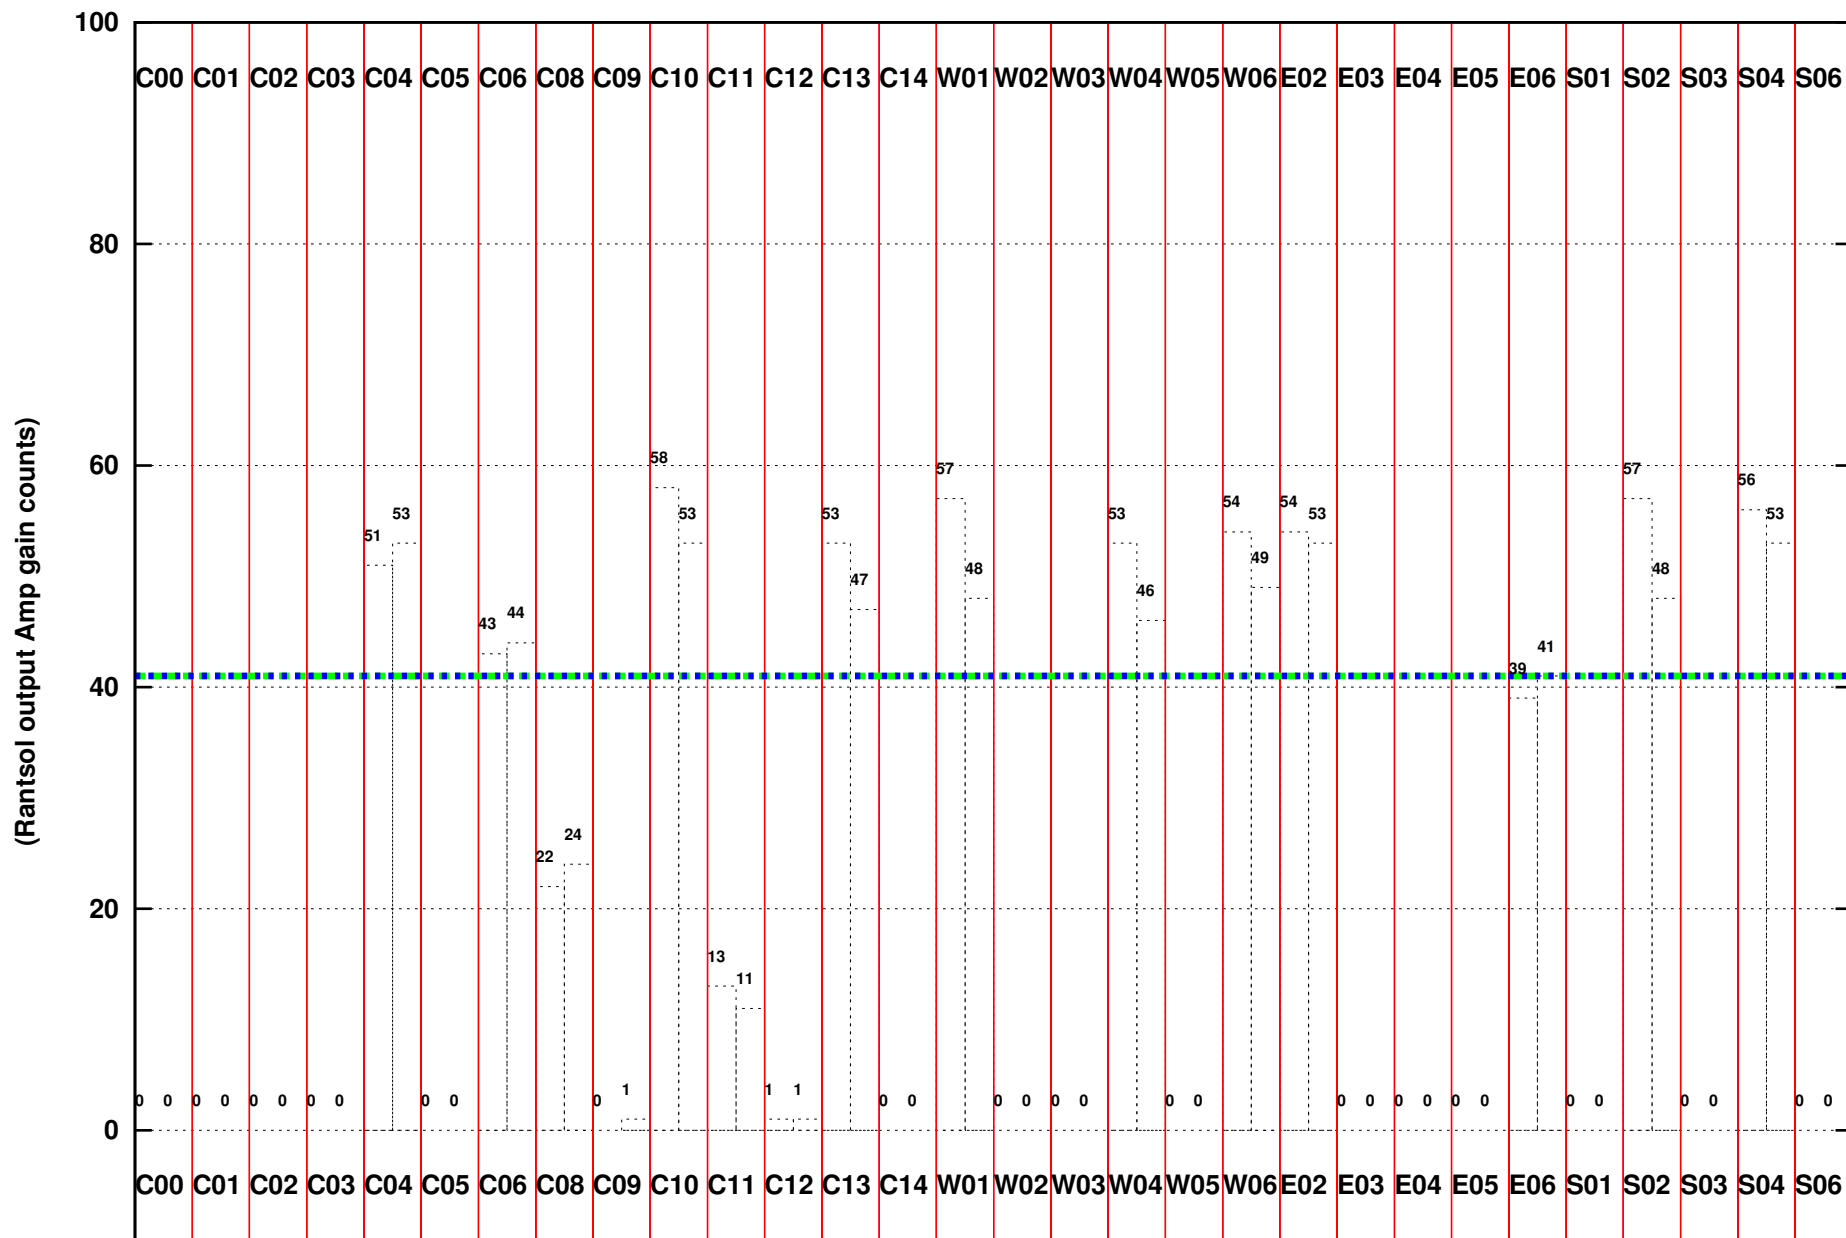

FRINGE STATUS (Rf:440.167,440.167 MHz., LO1:510.000,510.000 MHz., LO4/5:130.167,174.833 MHz.)

(File:/gsbifrddata/04sep/ddtb102_04sep2014.lta, scan:0, chan:80, Src:3C286, Date:04Sep2014 18:25:23)