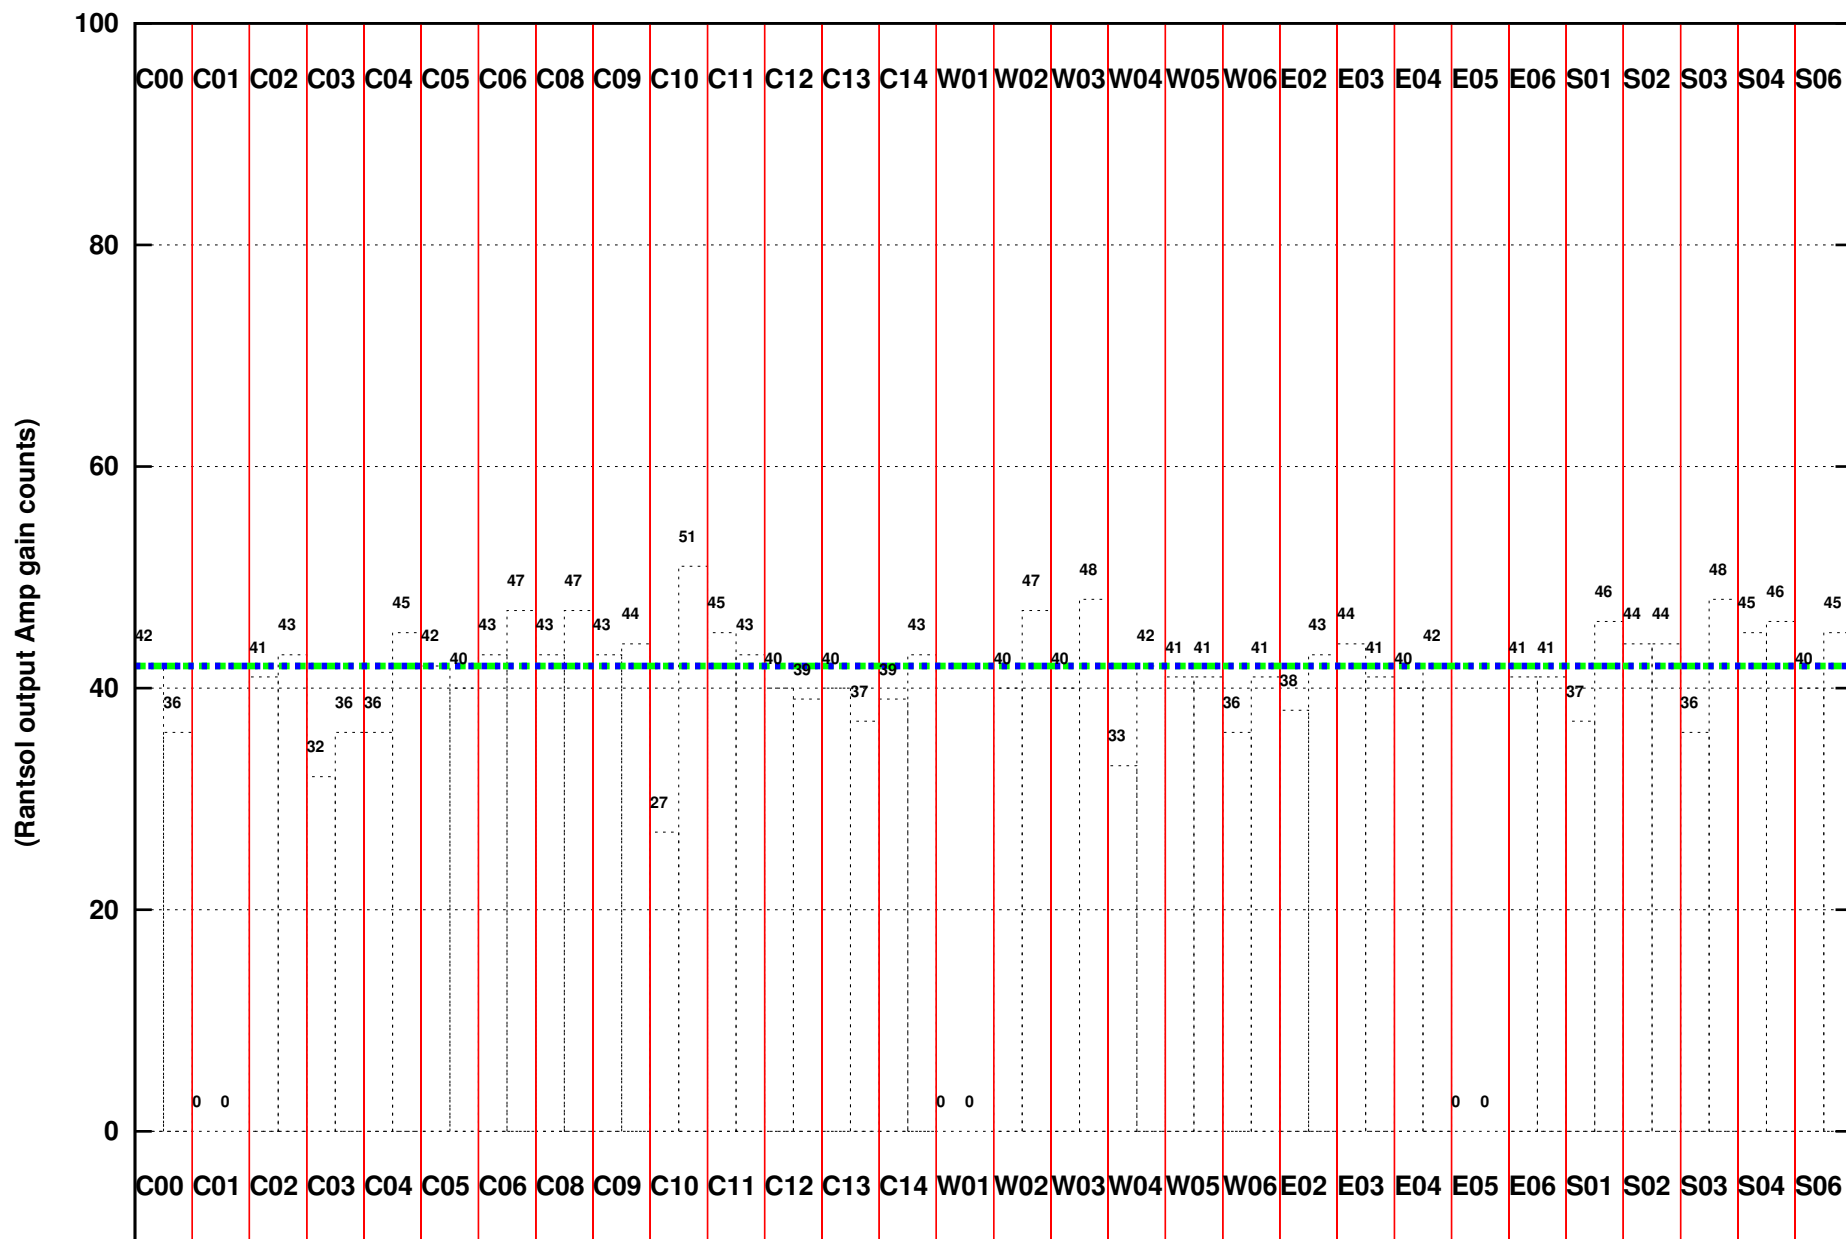

FRINGE STATUS (Rf:1326.223,1326.223 MHz., LO1:1255.000,1255.000 MHz., LO4/5:128.777,176.223 MHz.)

(File:/gsbifdata/14sep/24_054_14sep2014.lta, scan:0, chan:80, Src:3C286, Date:14Sep2014 18:10:45)