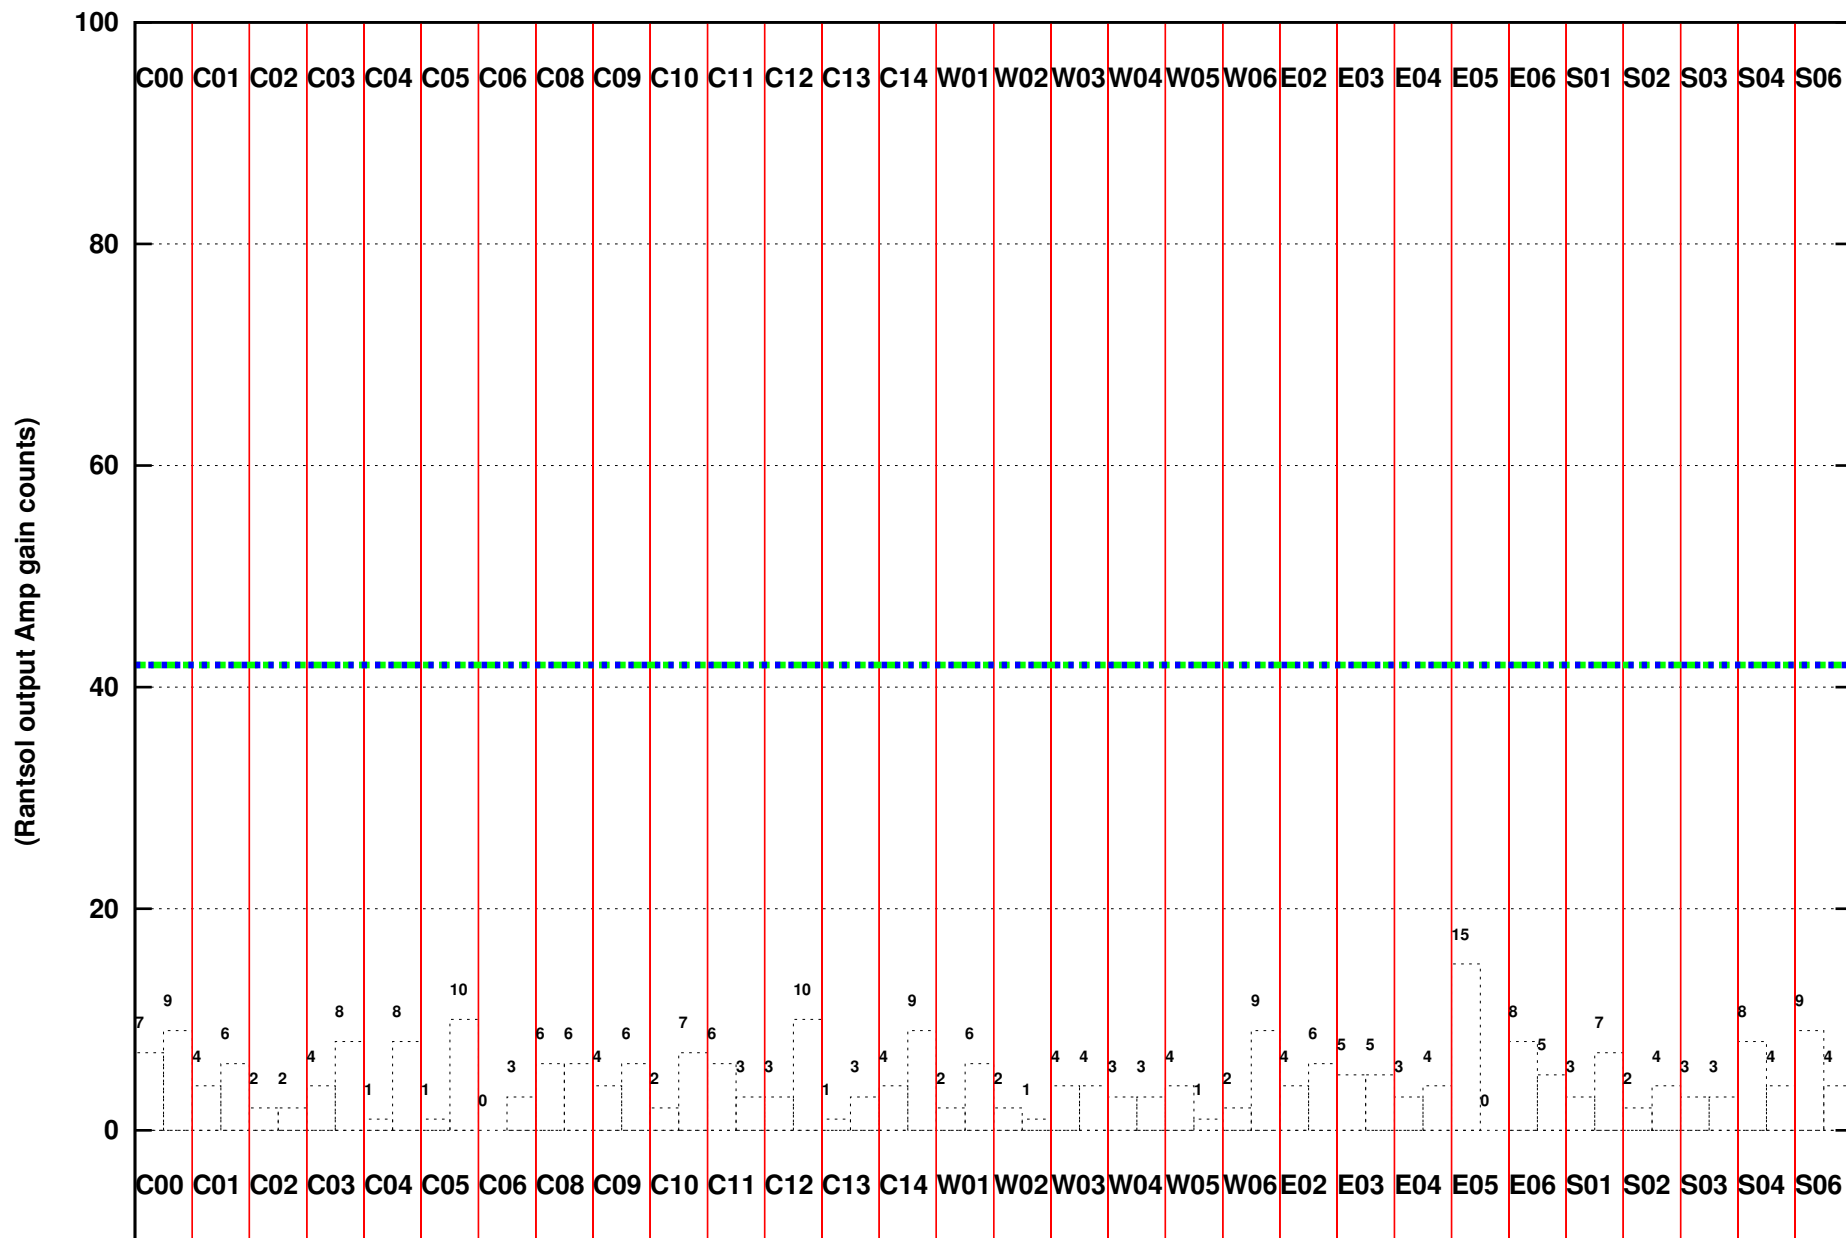

FRINGE STATUS (Rf:1326.223,1326.223 MHz., LO1:1255.000,1255.000 MHz., LO4/5:128.777,176.223 MHz.)

(File:/gsbifrddata/19sep/24_054_19sep2014.lta, scan:0, chan:80, Src:3C286, Date:19Sep2014 17:44:22)