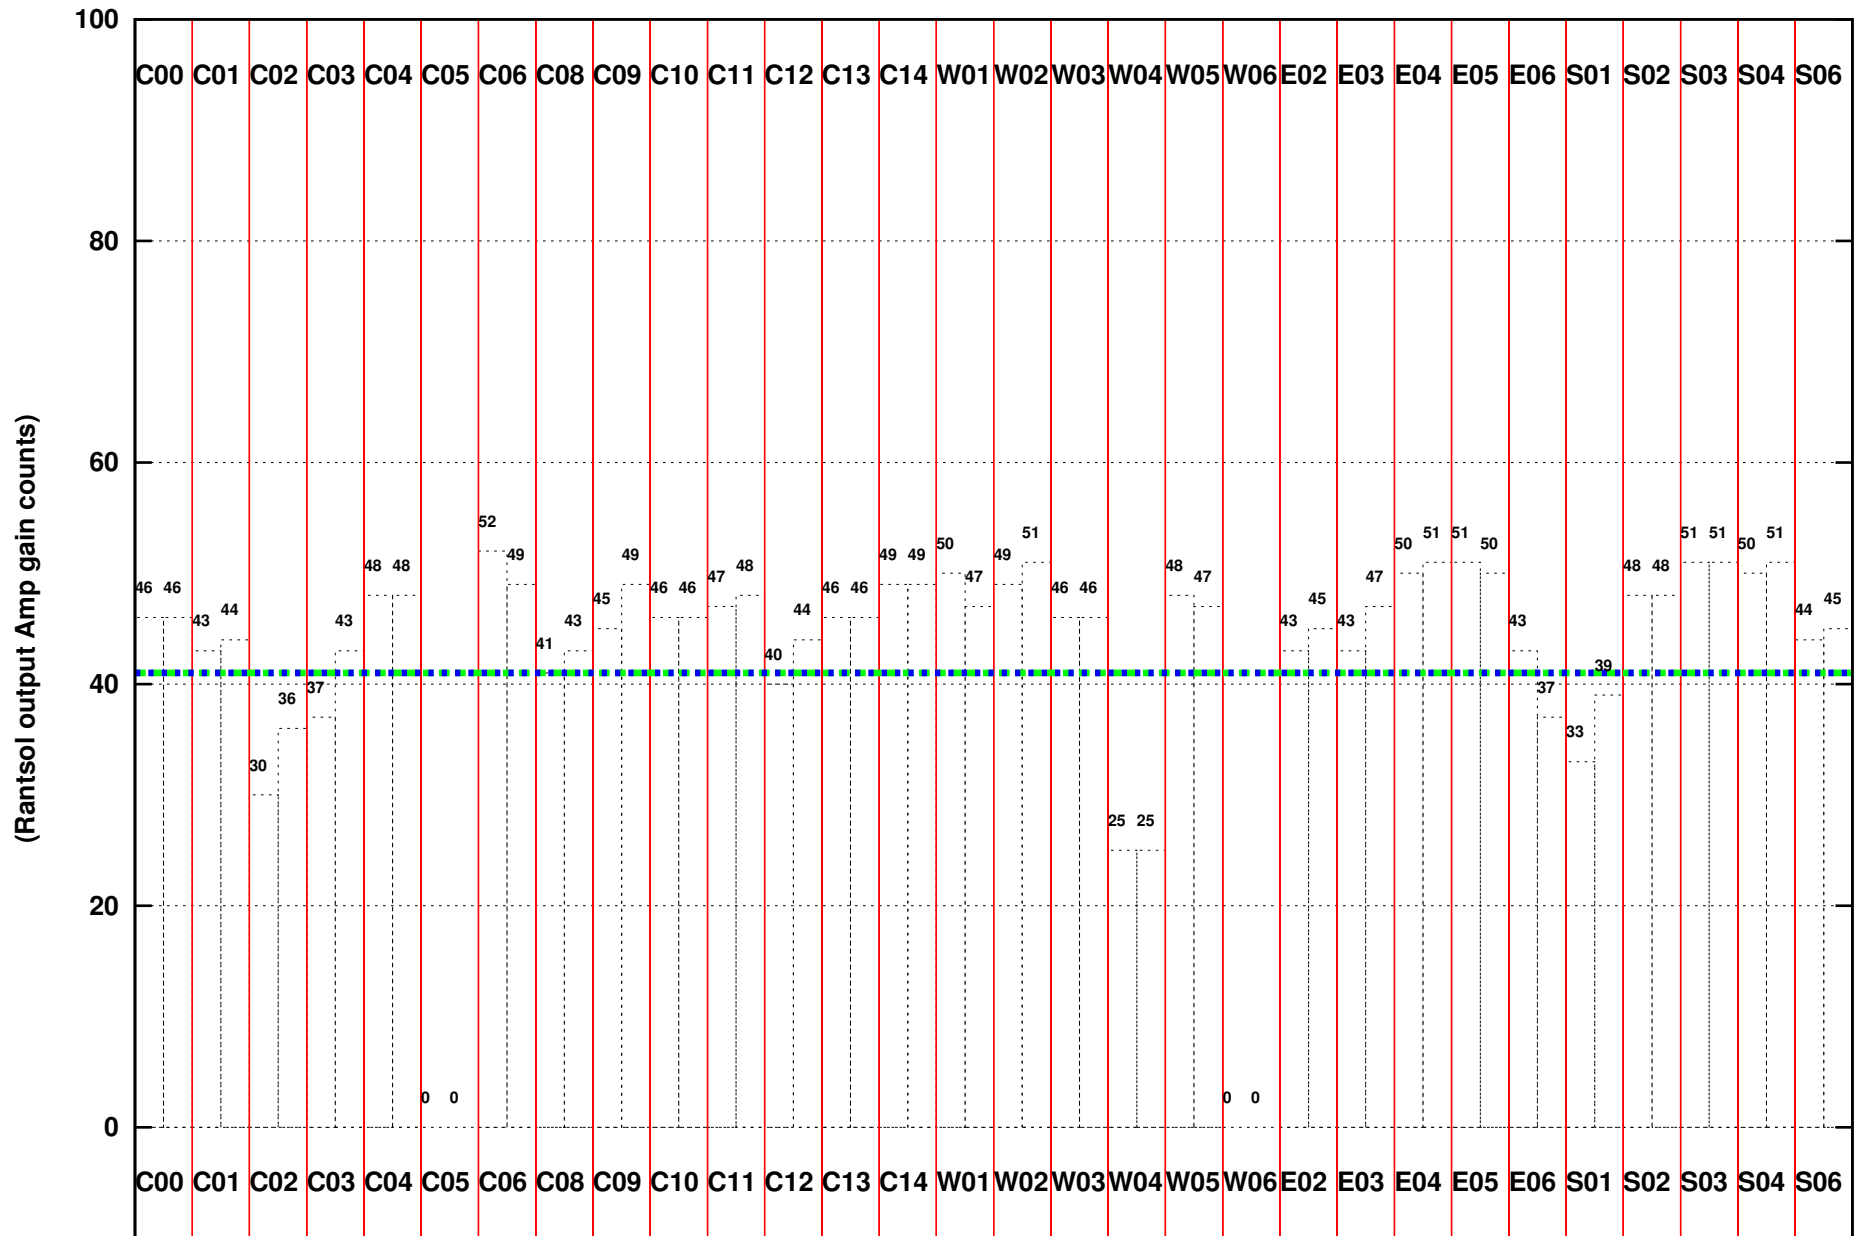

FRINGE STATUS (Rf:591.000,591.000 MHz., LO1:540.000,540.000 MHz., LO4/5:149.000,156.000 MHz.)

( File:/gsbifrdta/27nov/27\_009\_27nov2014.lta, scan:0, chan:80, Src:3C48, Date:27Nov2014 18:02:00)