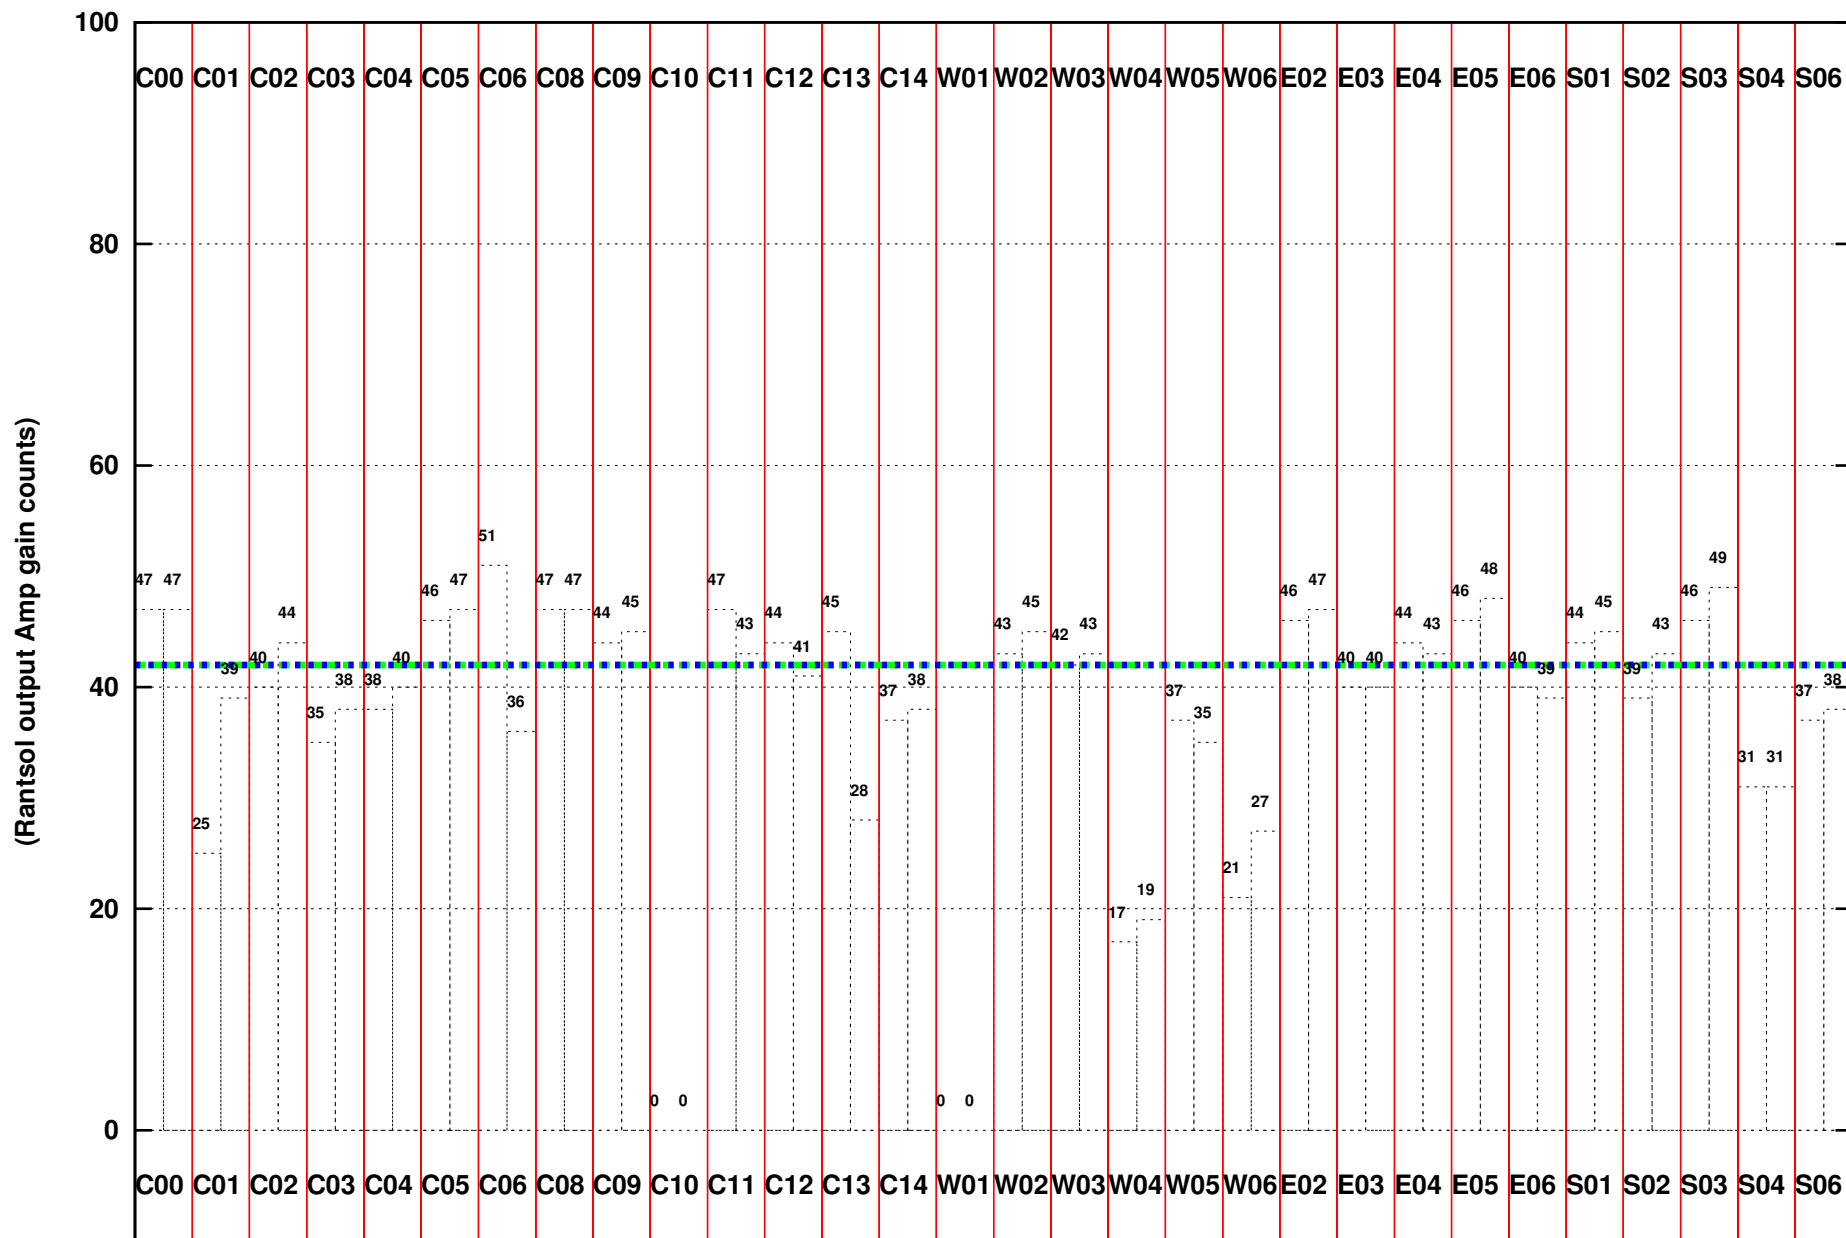

FRINGE STATUS (Rf:1413.917,1413.917 MHz., LO1:1345.000,1345.000 MHz., LO4/5:131.083,173.917 MHz.)

(File:/gsbifdata/05dec/27_022_05dec2014.lta, scan:0, chan:80, Src:3C147, Date:05Dec2014 01:54:29)