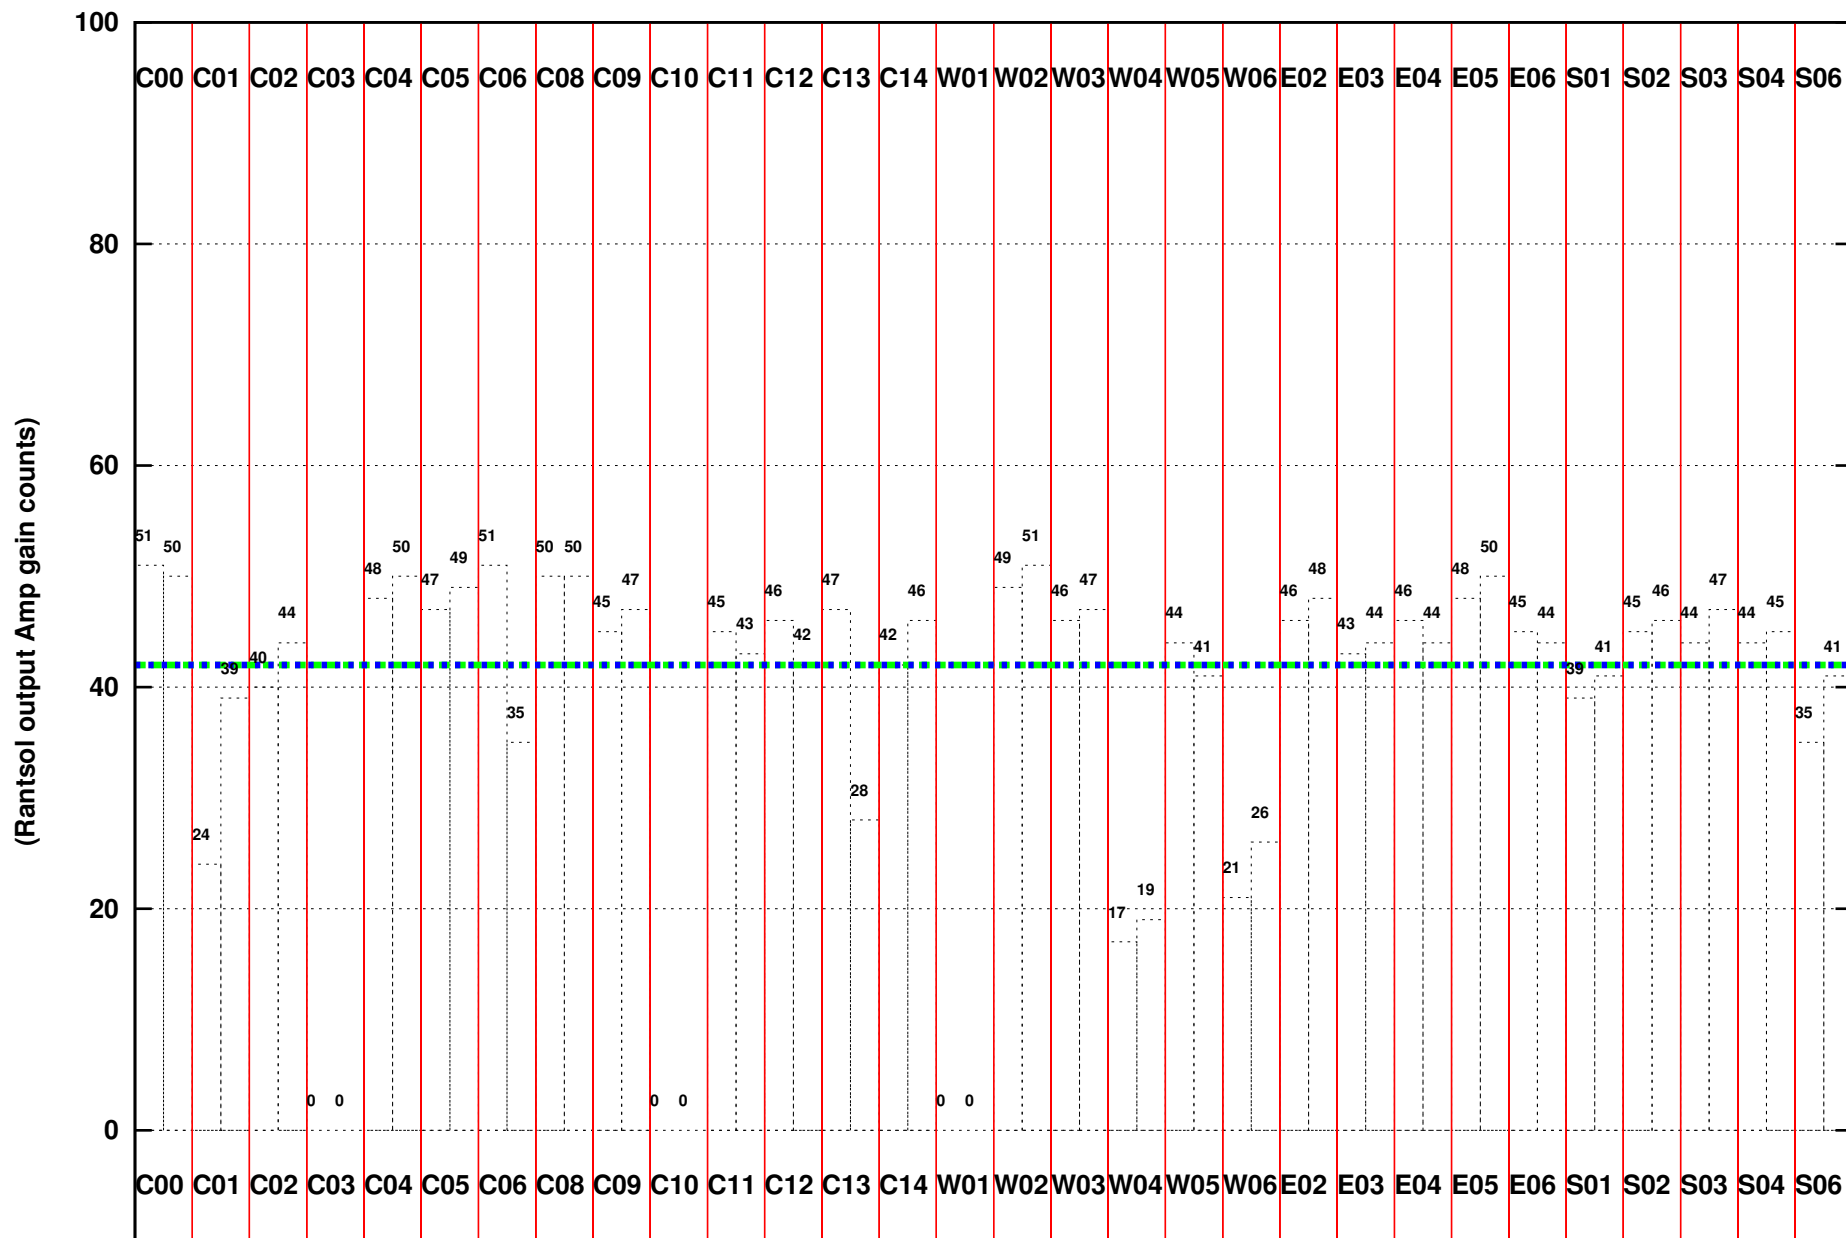

FRINGE STATUS (Rf:1415.333,1415.333 MHz., LO1:1345.000,1345.000 MHz., LO4/5:129.667,175.333 MHz.)

(File:/gsbifrddata/05dec/27_035_05dec2014.lta, scan:0, chan:80, Src:3C48, Date:05Dec2014 22:35:32)