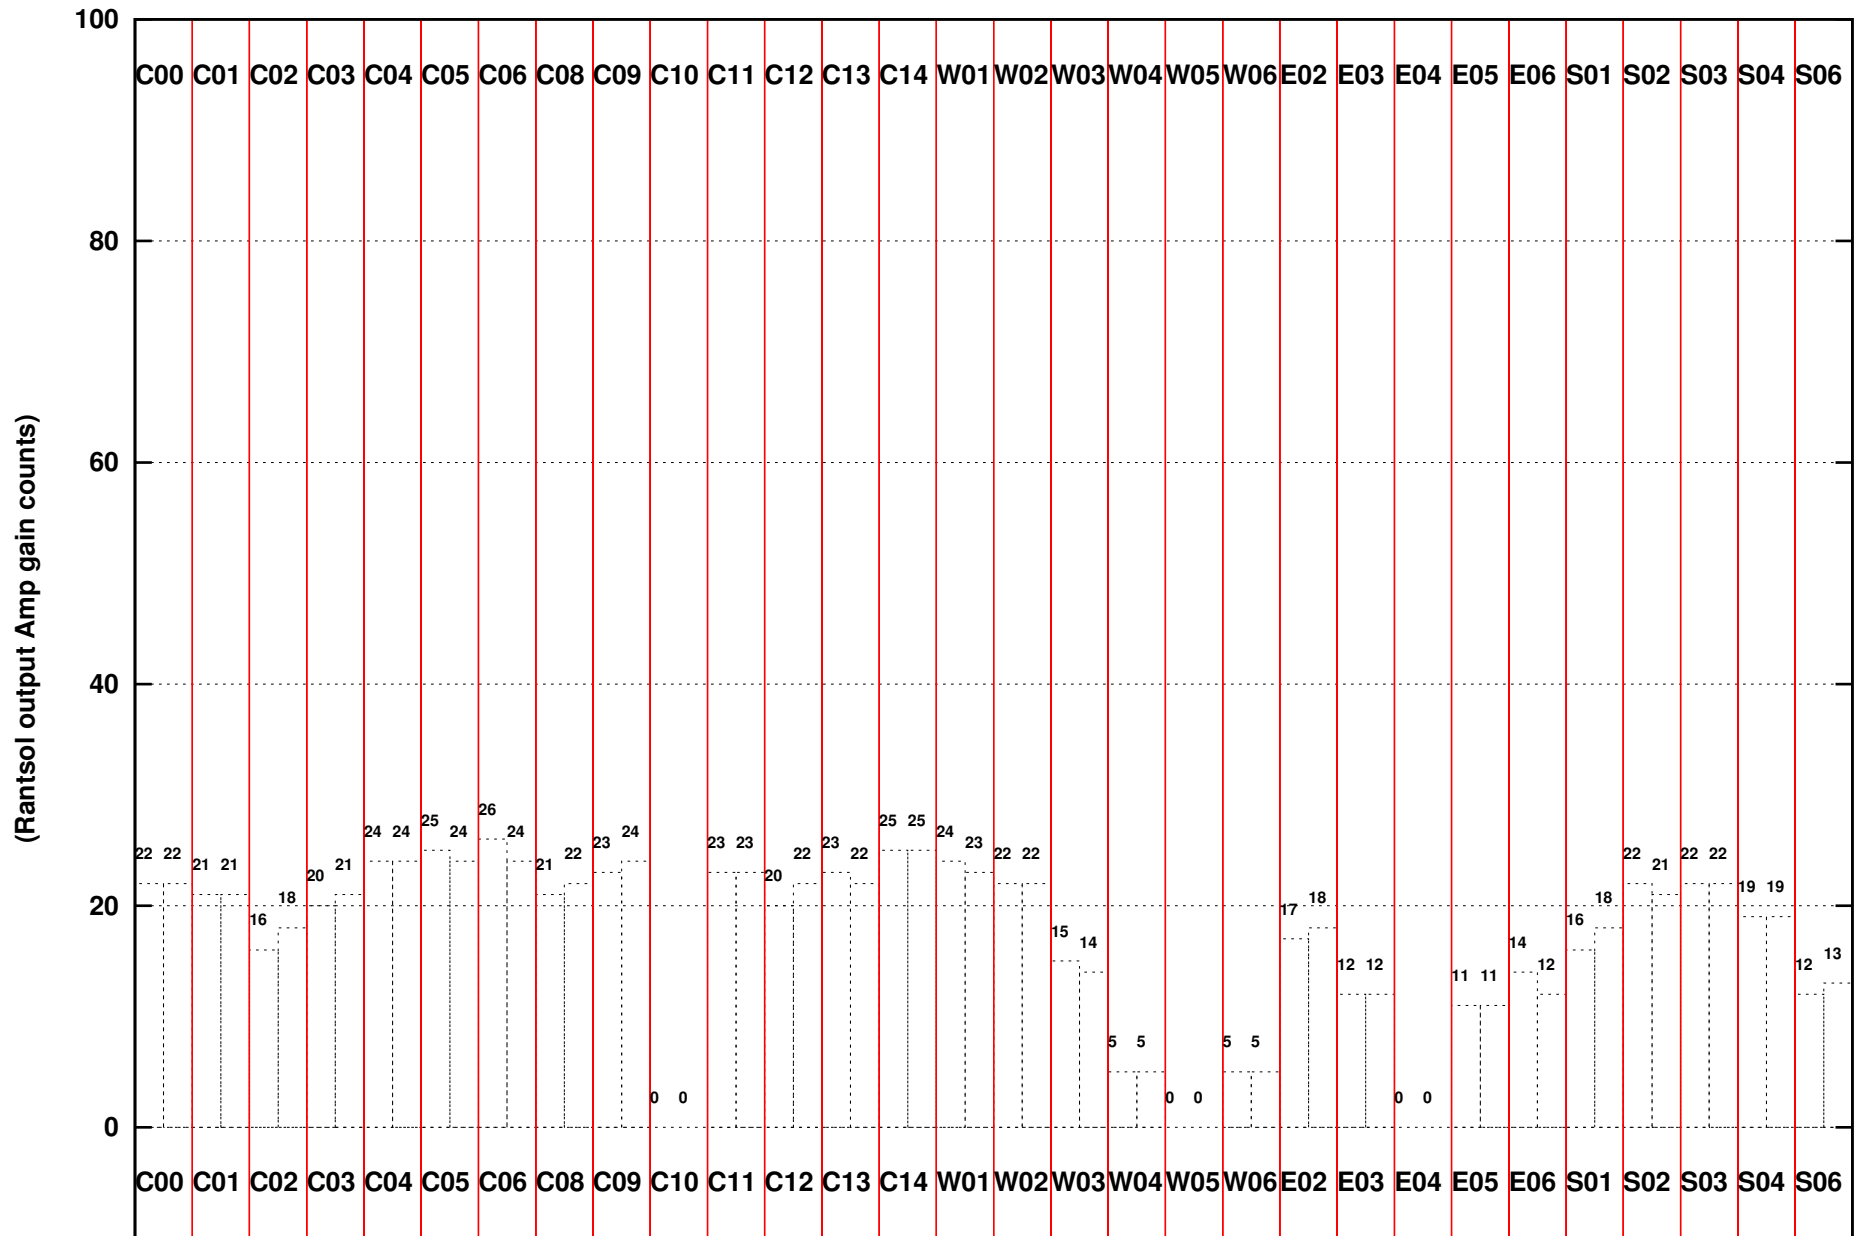

FRINGE STATUS (Rf:591.000,591.000 MHz., LO1:540.000,540.000 MHz., LO4/5:149.000,156.000 MHz.)

( File:/gsbifrddata/21dec/27\_008\_21dec2014.lta, scan:0, chan:80, Src:1859+129, Date:21Dec2014 16:14:41)