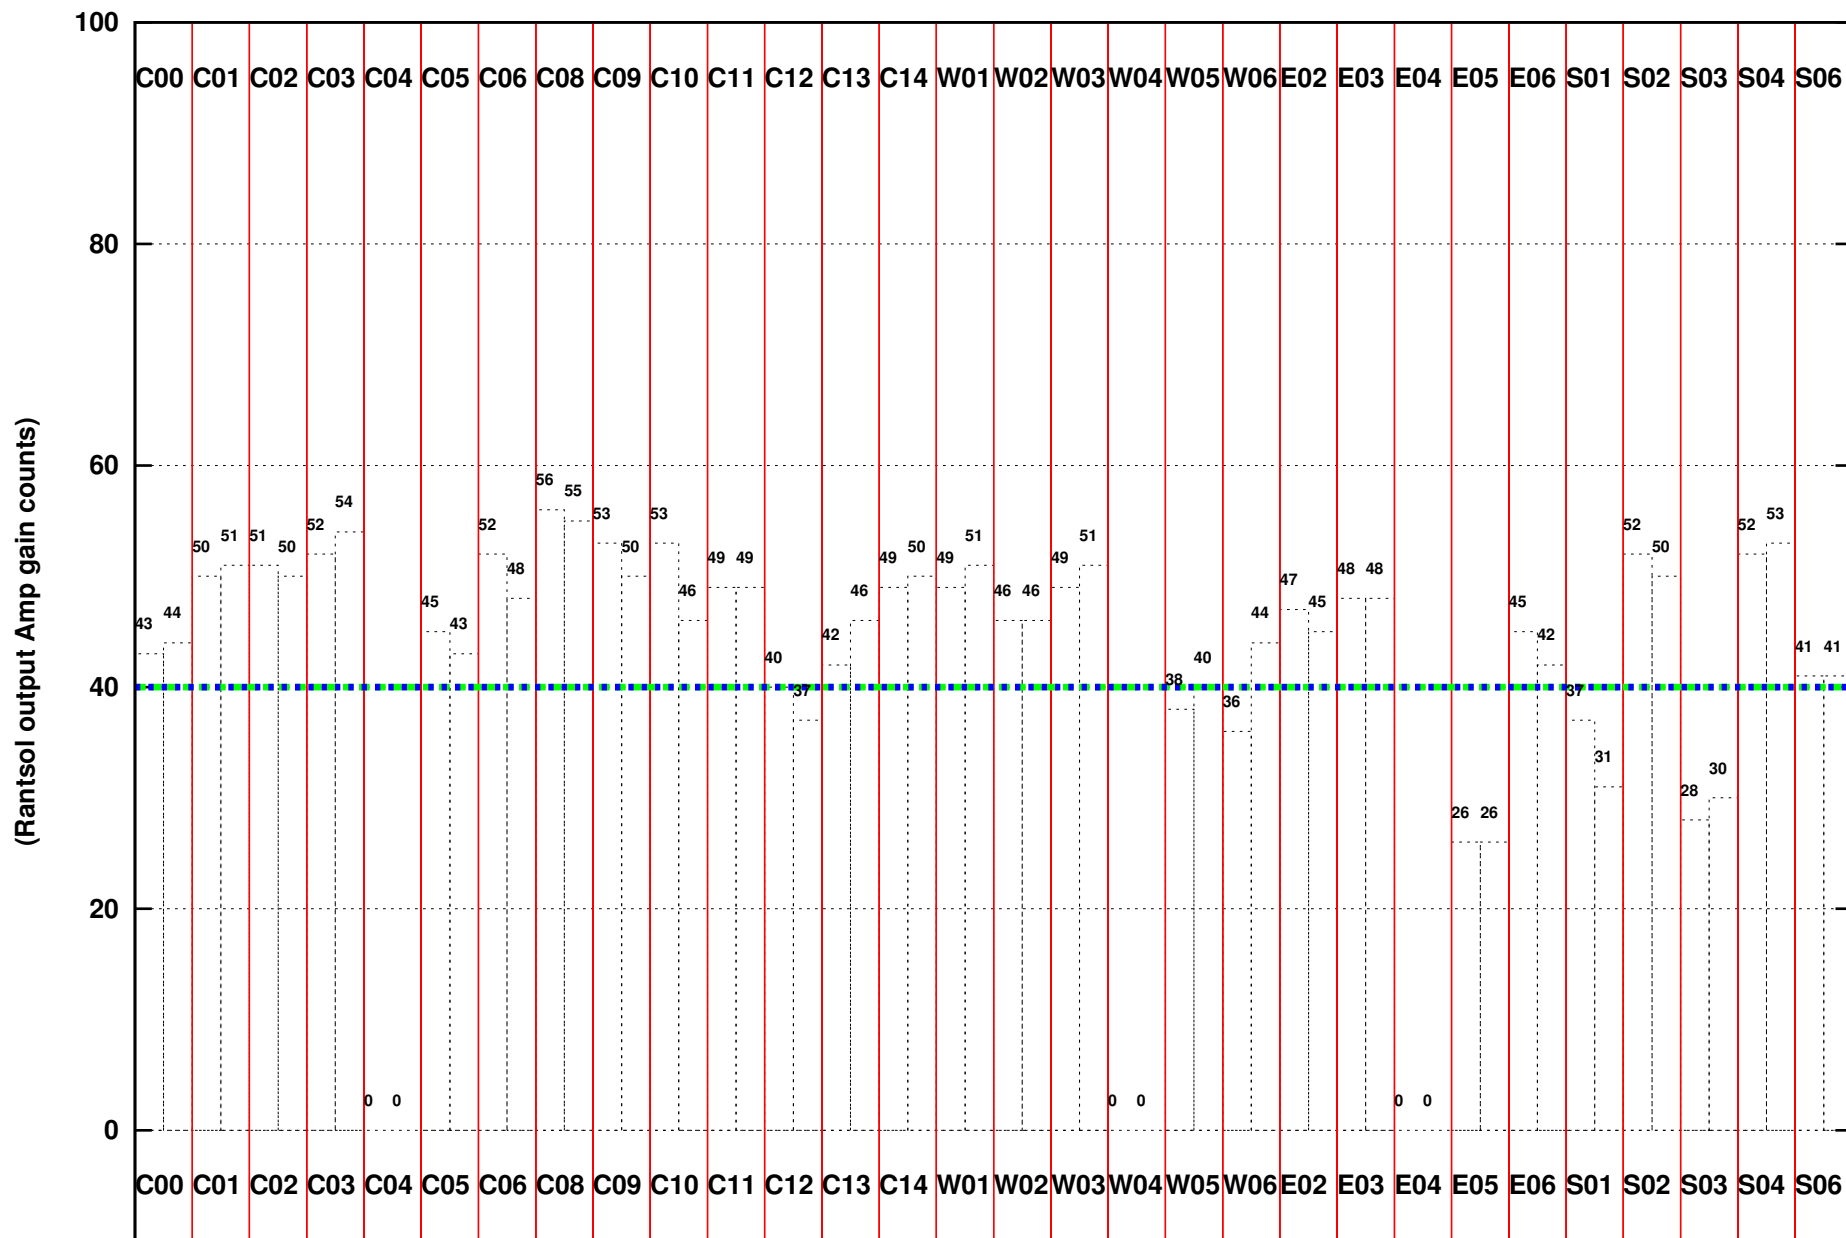

FRINGE STATUS (Rf:308.259,308.259 MHz., LO1:239.000,239.000 MHz., LO4/5:130.741,174.259 MHz.)

( File:/gsbifrddata/02jan/27\_054\_02jan2014.lta, scan:0, chan:80, Src:3C286, Date:02Jan2015 02:58:20)