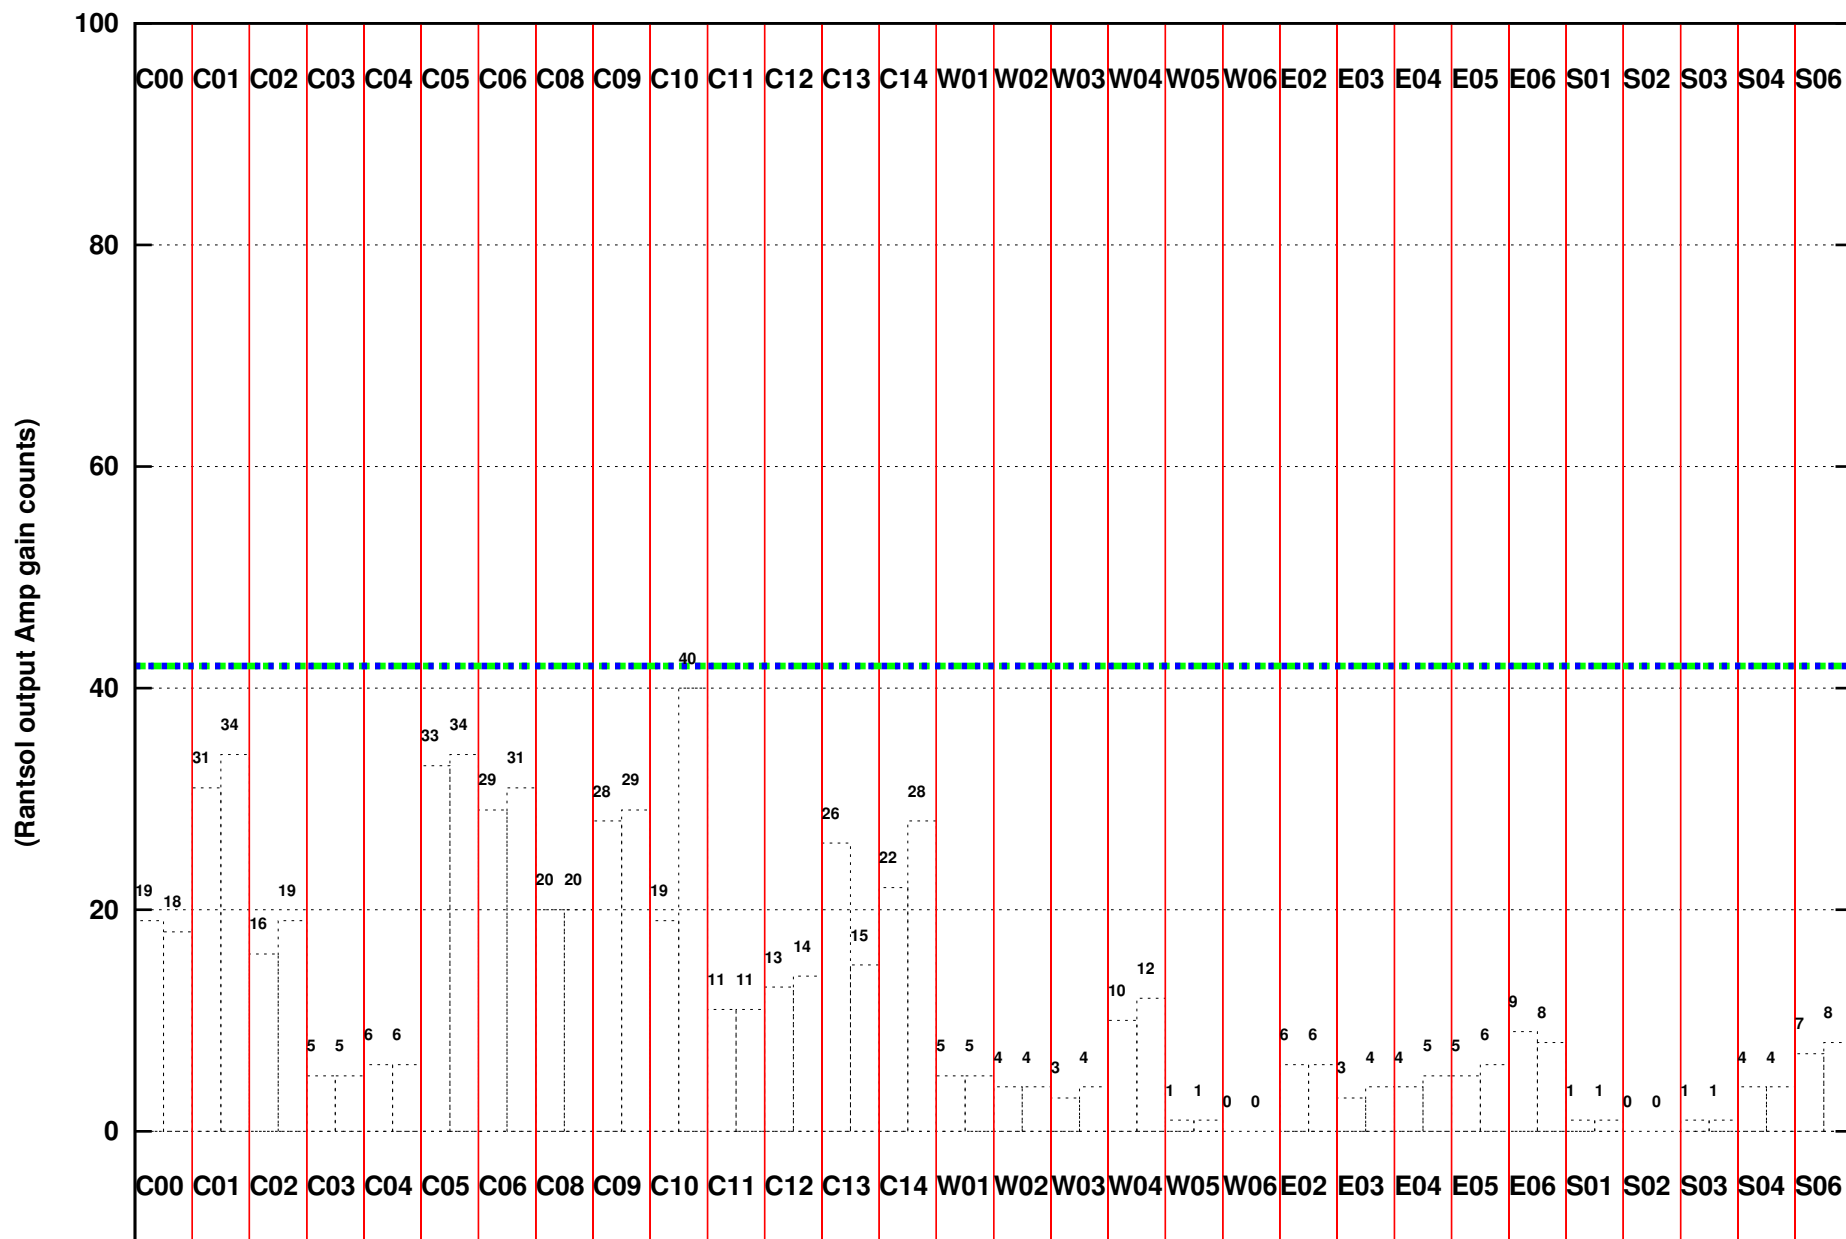

FRINGE STATUS (Rf:1405.770,1405.770 MHz., LO1:1345.000,1345.000 MHz., LO4/5:139.230,165.770 MHz.)

(File:/gsbifdata/02apr/25_034_02apr2015.lta, scan:0, chan:80, Src:3C286, Date:02Apr2015 20:03:27)