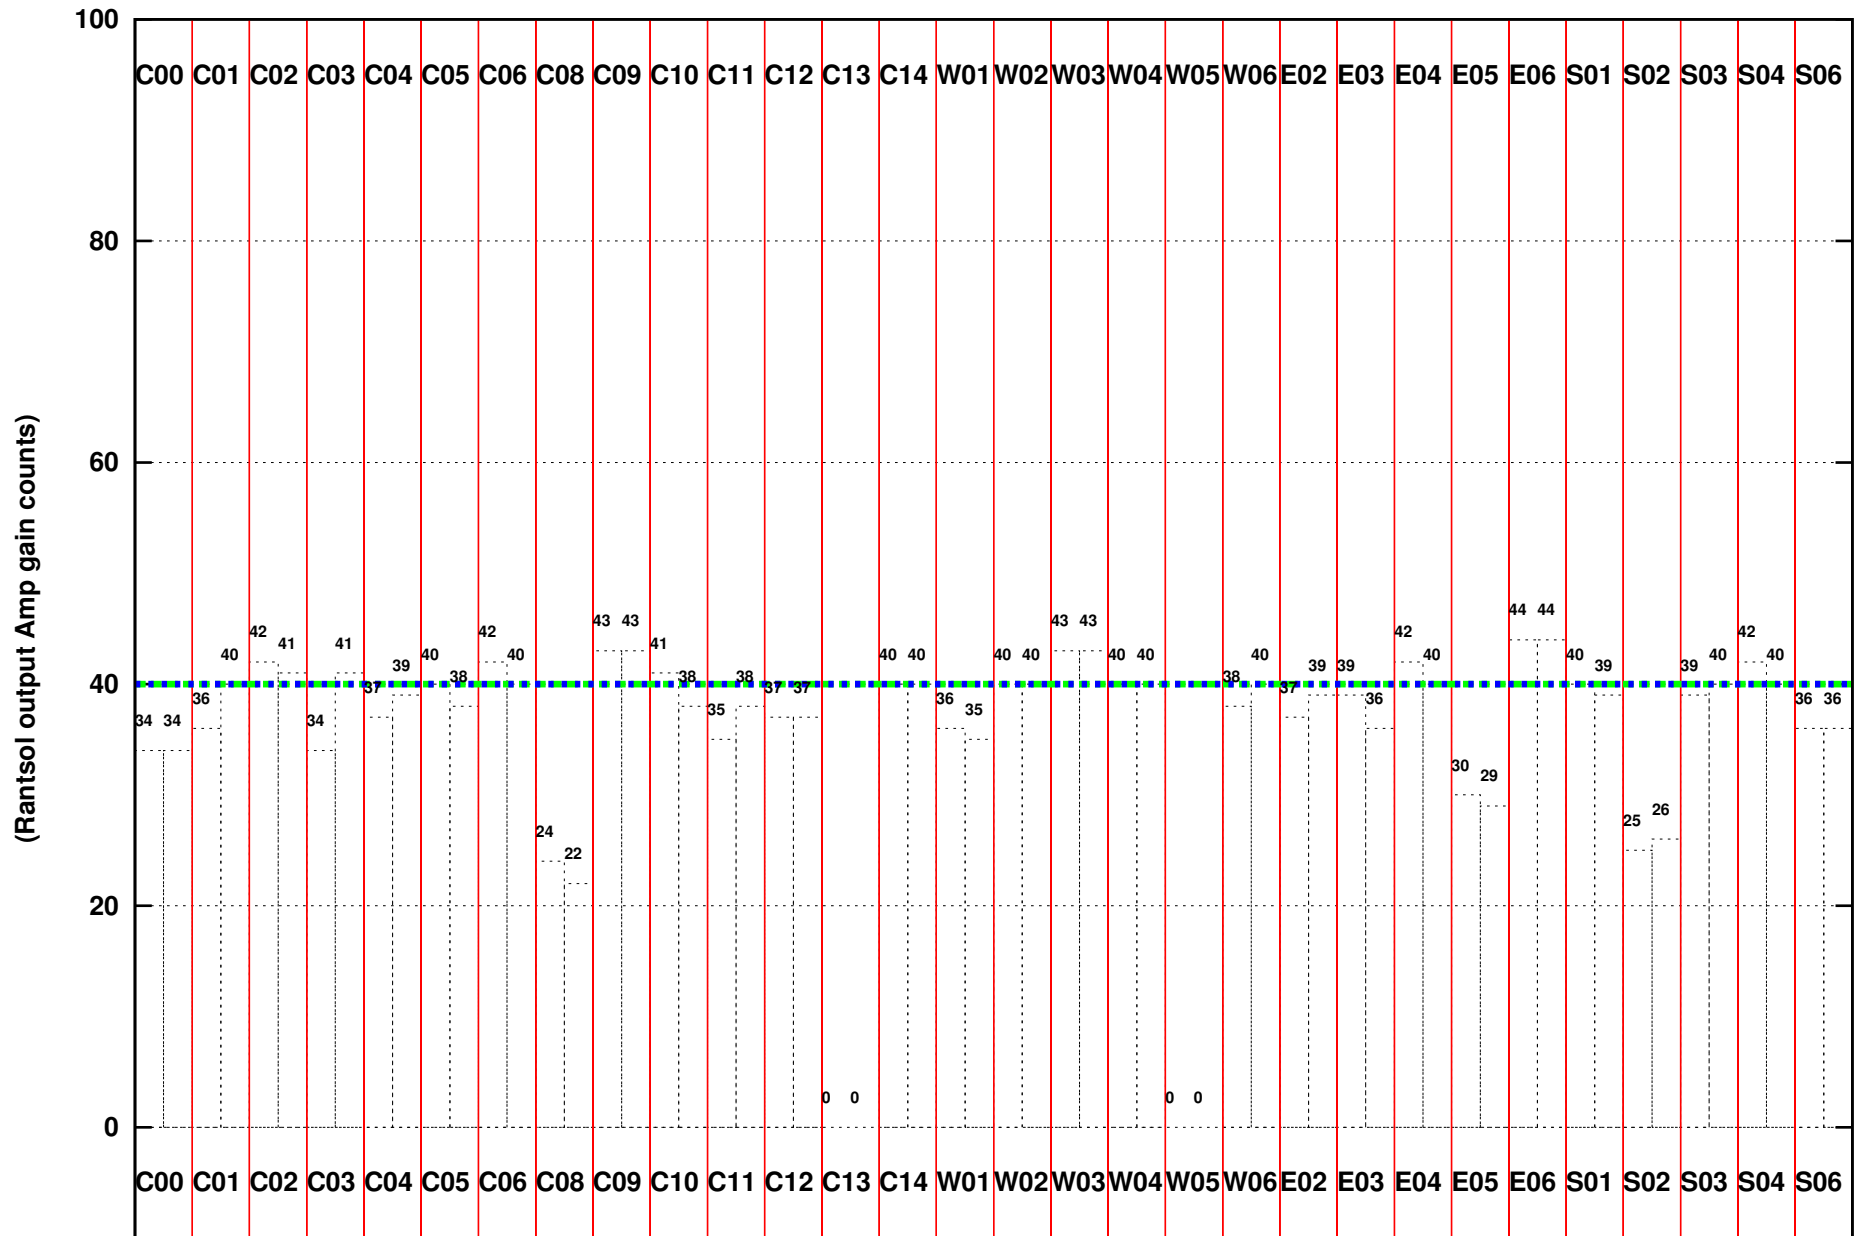

FRINGE STATUS (Rf:306.000,306.000 MHz., LO1:255.000,255.000 MHz., LO4/5:149.000,156.000 MHz.)

(File:/gsbifrddata/27jun/28_083_27jun2015.lta, scan:0, chan:80, Src:3C147, Date:27Jun2015 11:09:08)