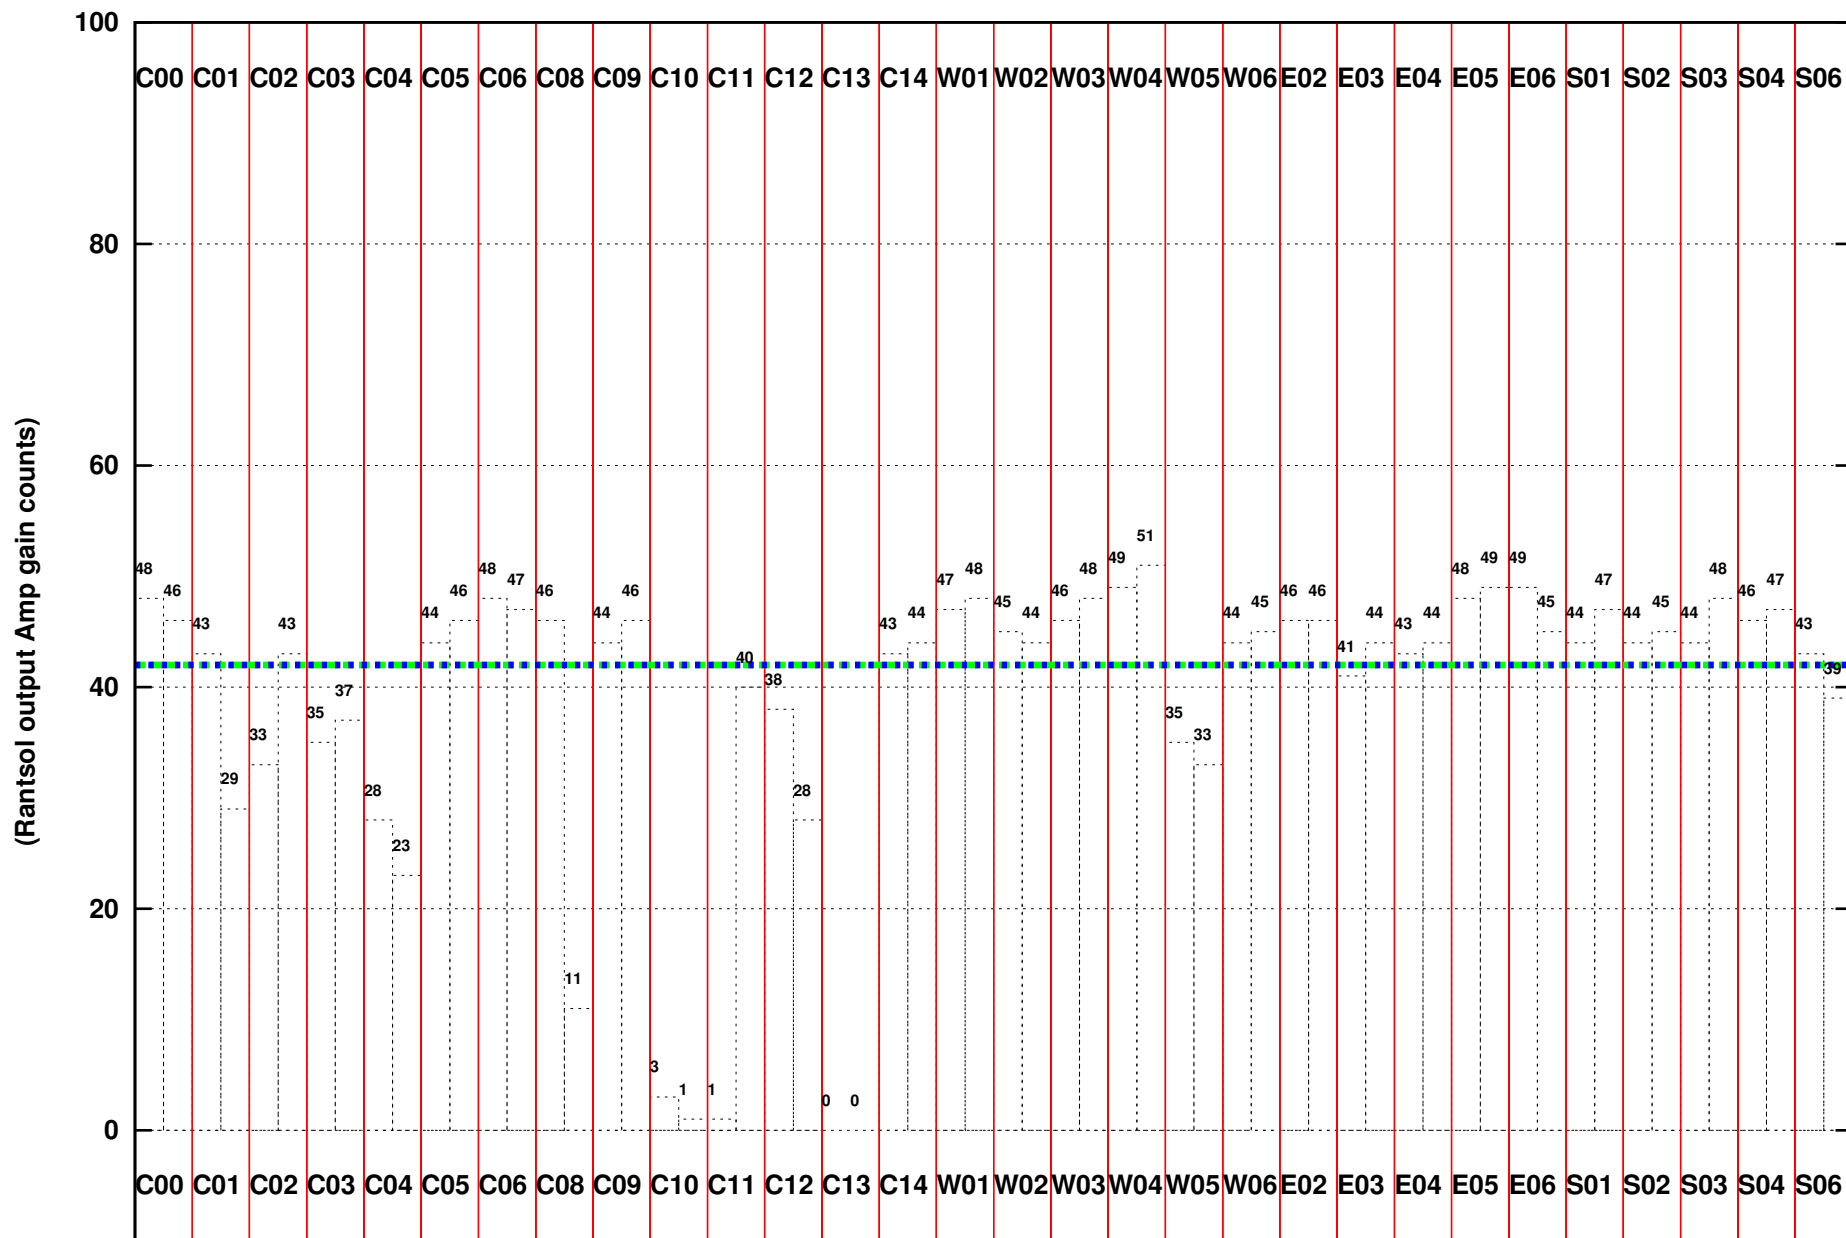

FRINGE STATUS (Rf:1381.083,1381.083 MHz., LO1:1310.000,1310.000 MHz., LO4/5:128.917,176.083 MHz.)

( File:/gsbifrddata/04jul/28\_025\_04jul2015.lta, scan:0, chan:80, Src:3C147, Date:04Jul2015 09:11:50)