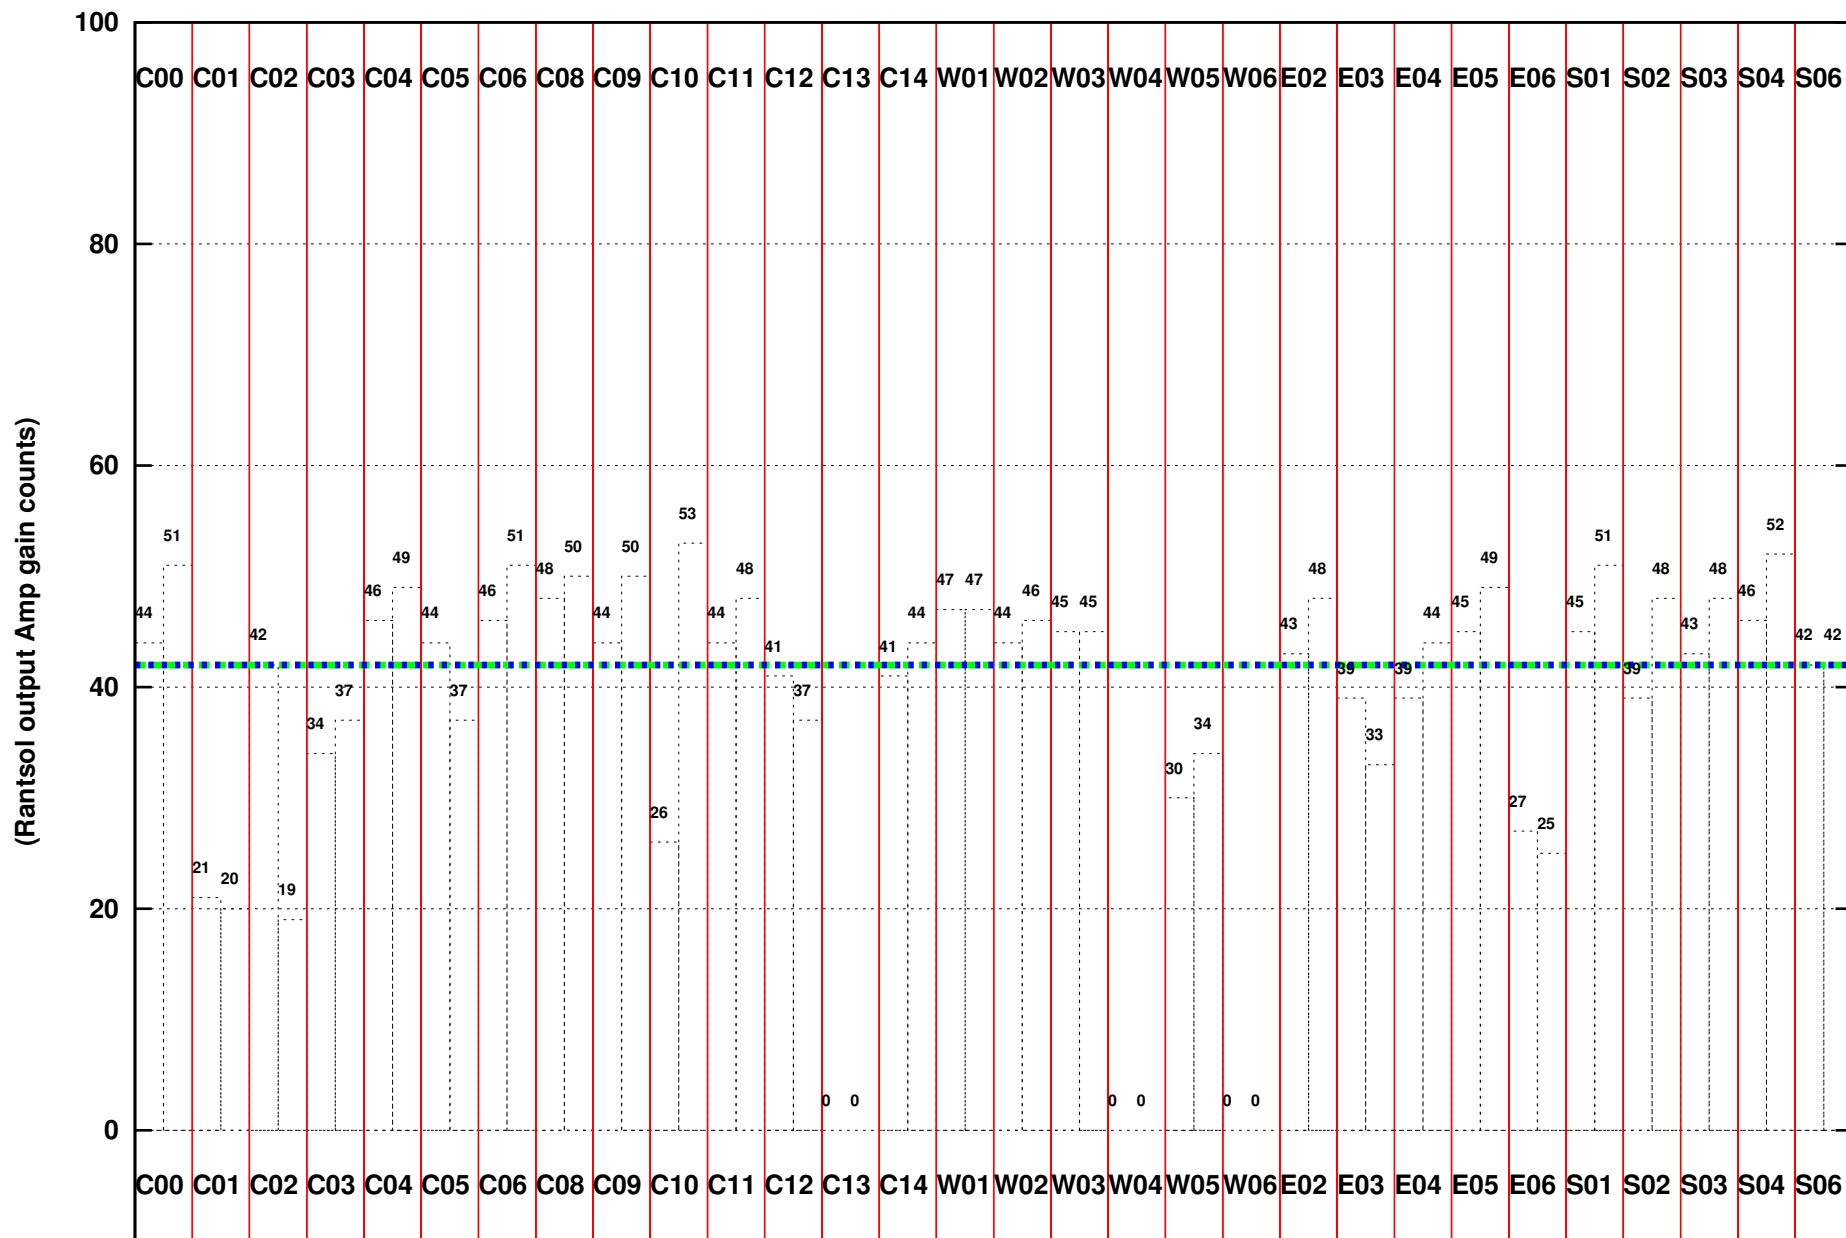

FRINGE STATUS (Rf:1407.897,1407.897 MHz., LO1:1340.000,1340.000 MHz., LO4/5:132.103,172.897 MHz.)

(File:/gsbifrddata1/17jul/28_056_17jul2015_8s.lta, scan:0, chan:80, Src:3C286, Date:17Jul2015 20:09:51)