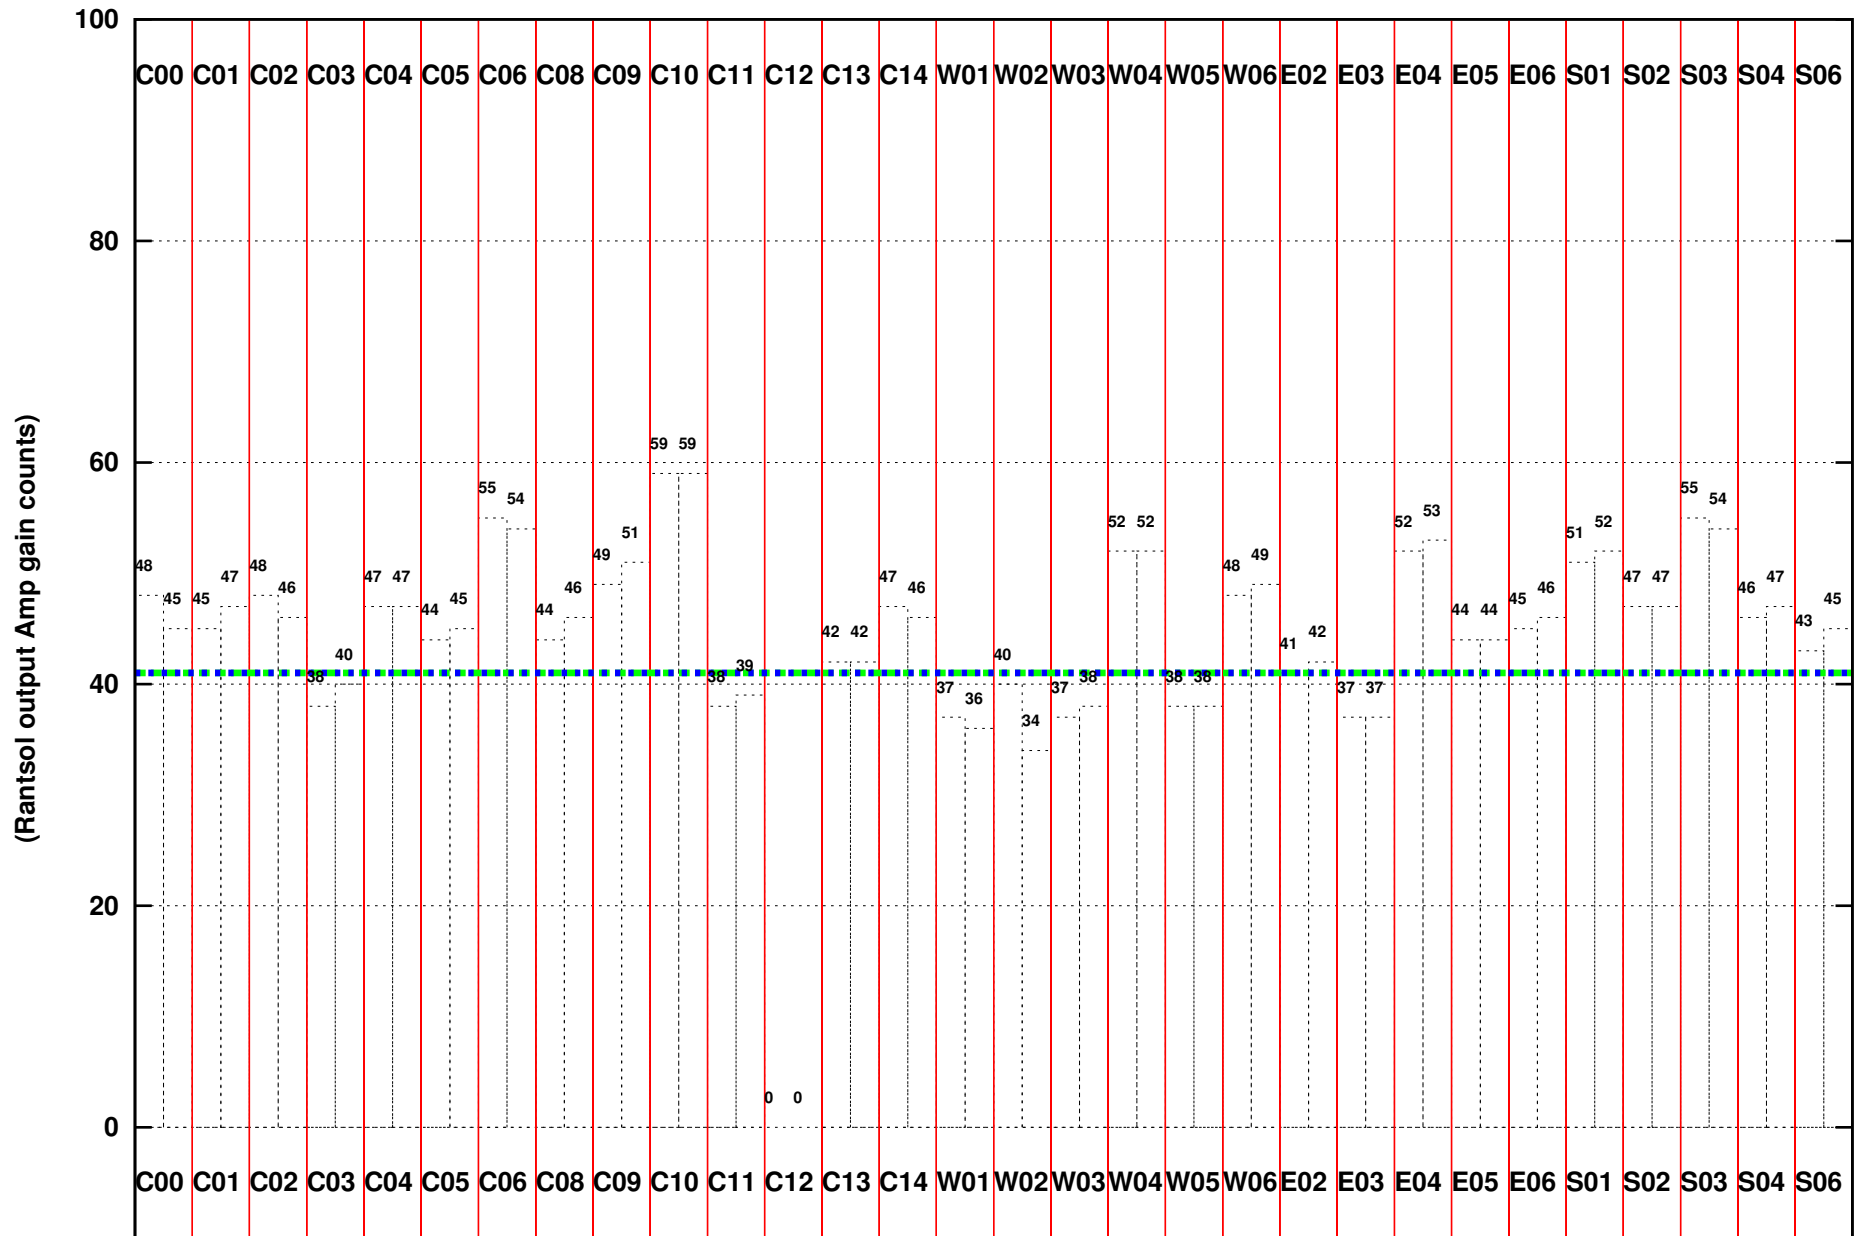

FRINGE STATUS (Rf:591.000,591.000 MHz., LO1:540.000,540.000 MHz., LO4/5:149.000,156.000 MHz.)

( File:/gsbifrddata1/26jul/28\_032\_26jul2015.lta, scan:0, chan:80, Src:3C48, Date:26Jul2015 02:07:38)