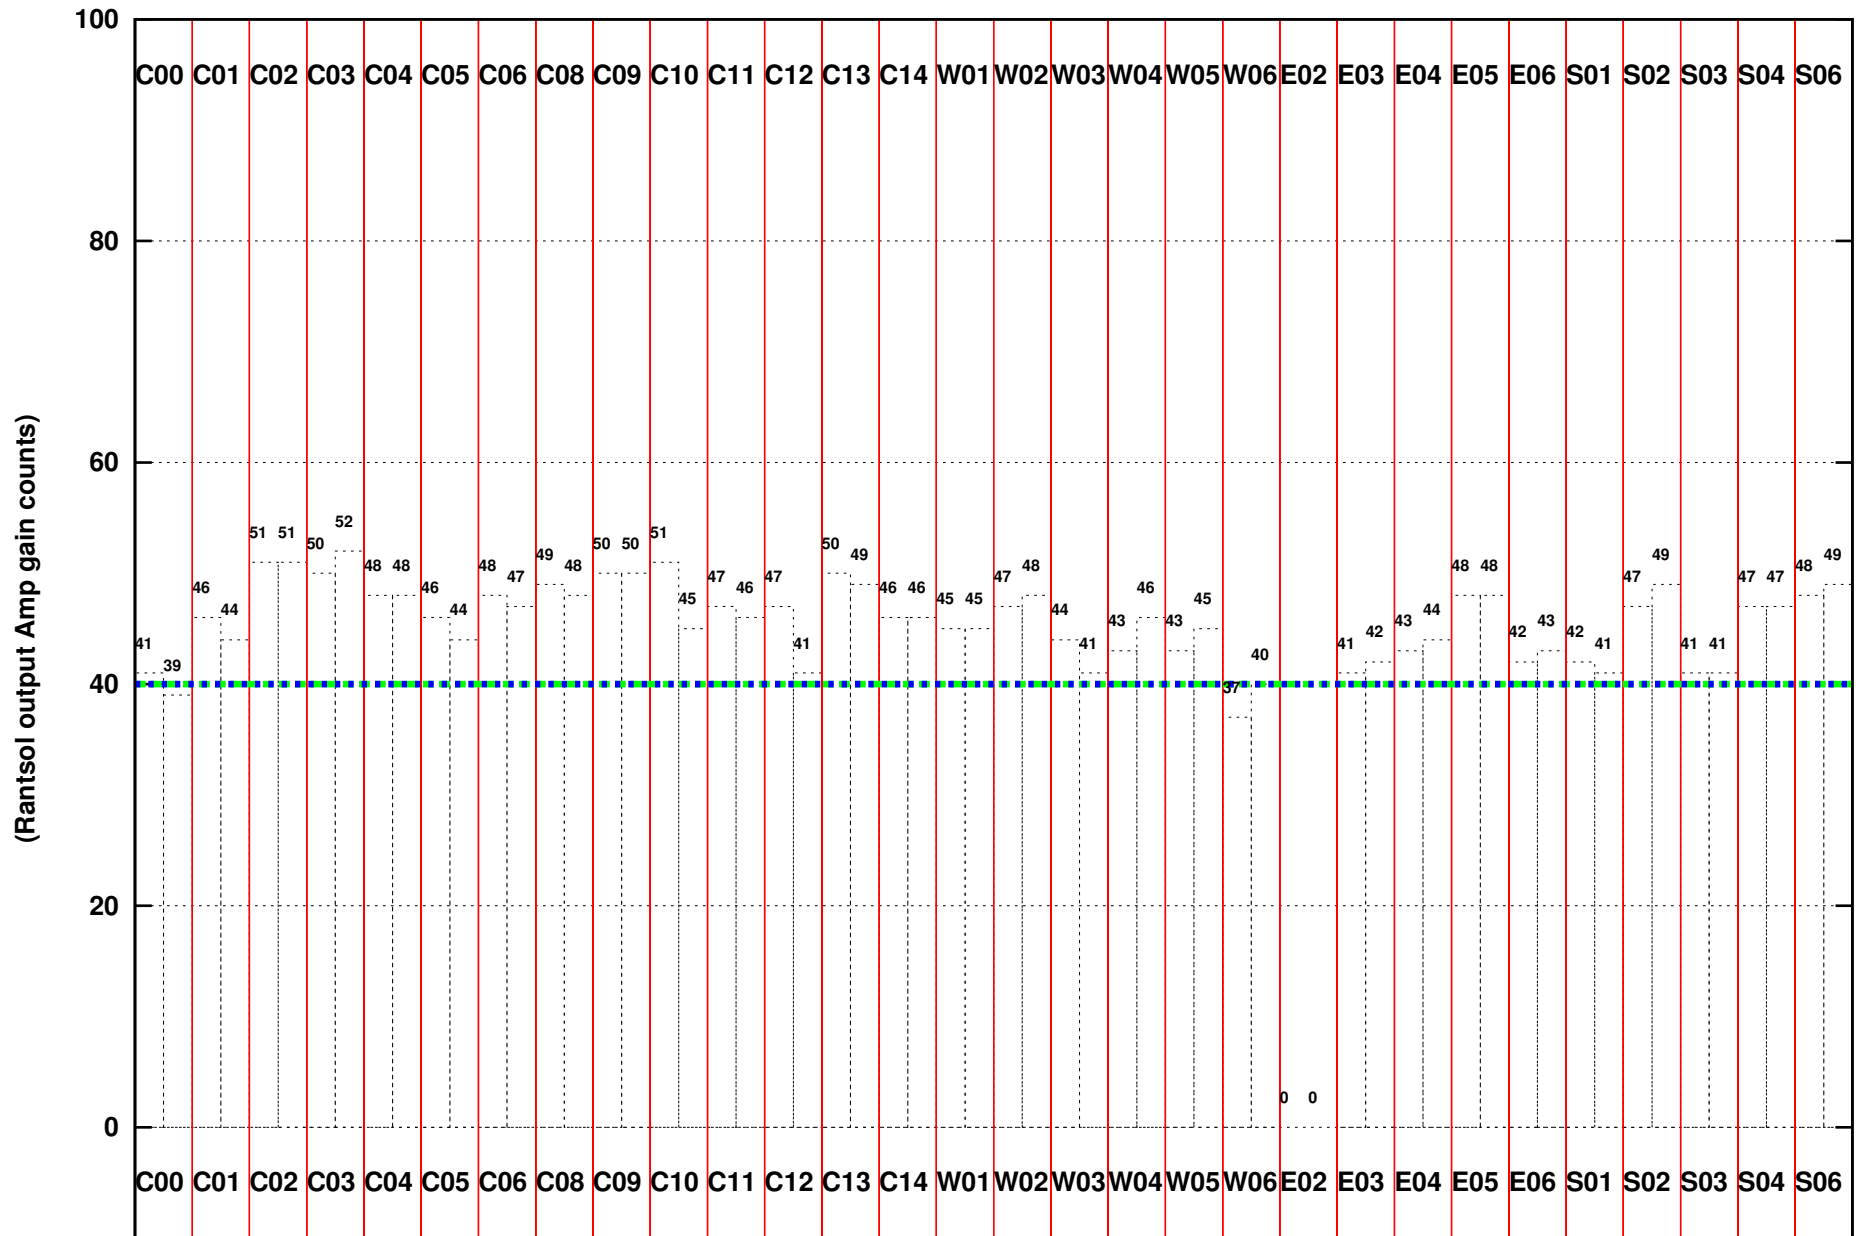

FRINGE STATUS (Rf:306.000,306.000 MHz., LO1:255.000,255.000 MHz., LO4/5:149.000,156.000 MHz.)

( File:/gsbifrd1/22aug/28\_062\_22aug2015\_8s.lta, scan:0, chan:80, Src:3C286, Date:22Aug2015 19:15:17)