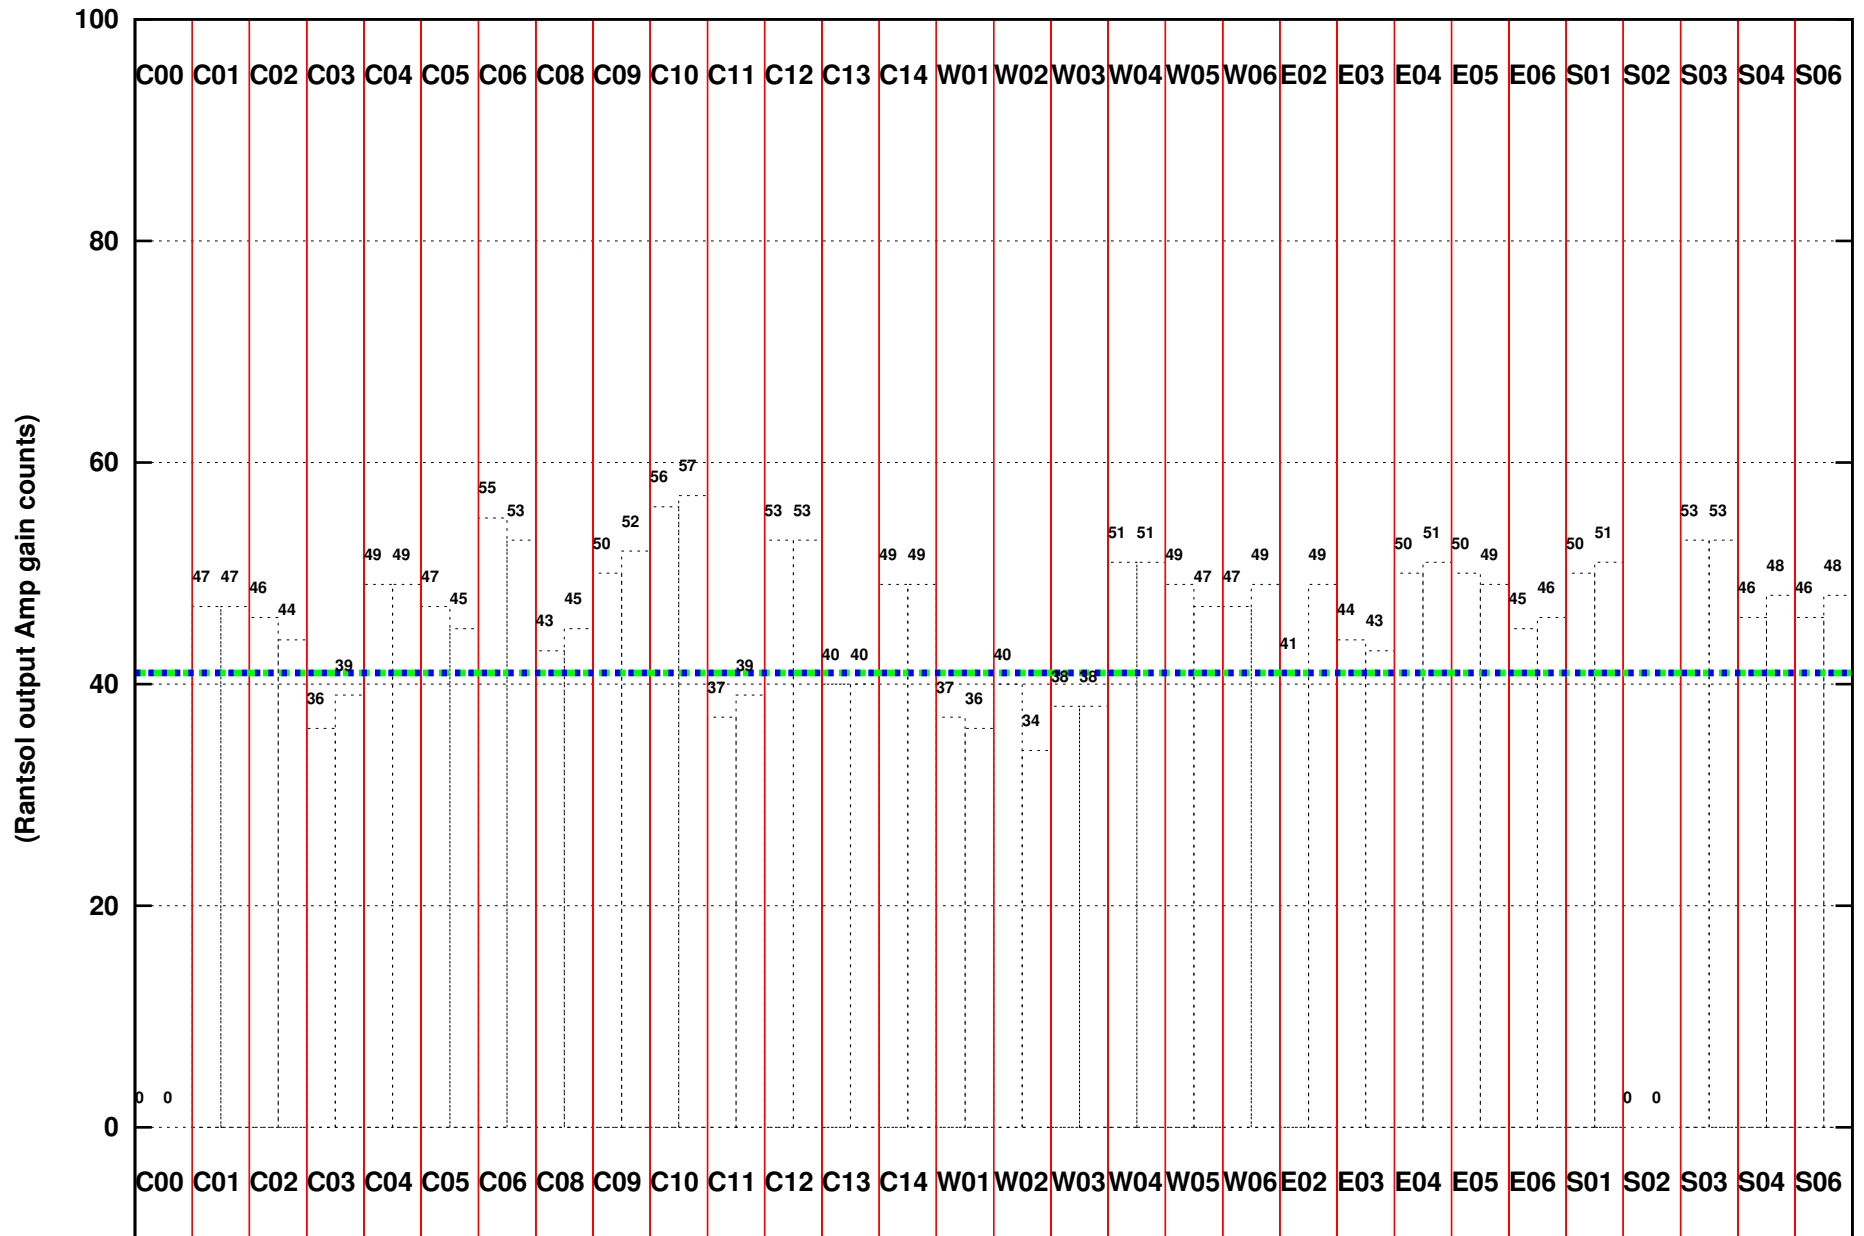

FRINGE STATUS (Rf:591.000,591.000 MHz., LO1:540.000,540.000 MHz., LO4/5:149.000,156.000 MHz.)

( File:/gsbifrddata/25sep/28\_061\_25sep2015.lta, scan:0, chan:80, Src:3C147, Date:25Sep2015 07:31:54)