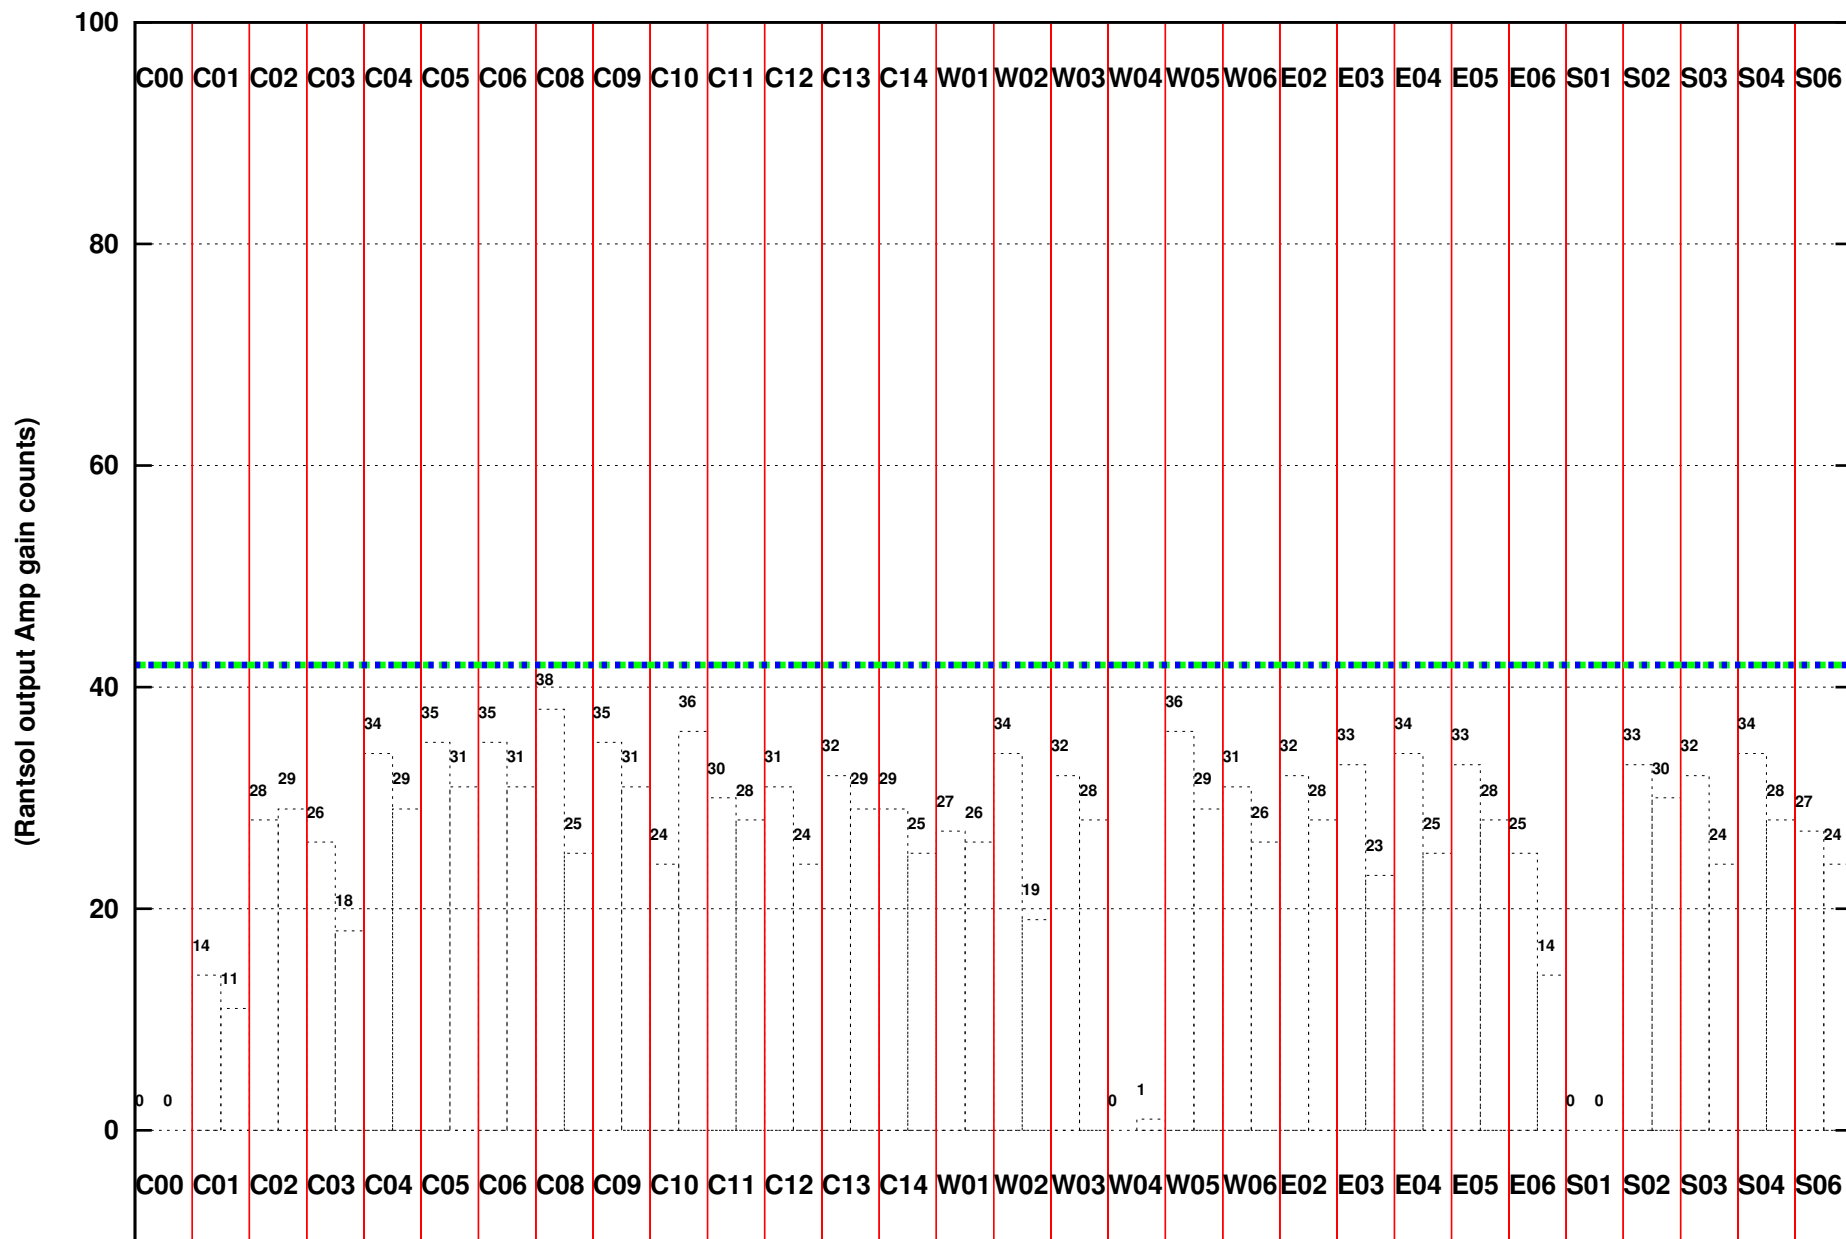

FRINGE STATUS (Rf:1414.917,1414.917 MHz., LO1:1345.000,1345.000 MHz., LO4/5:130.083,174.917 MHz.)

( File:/gsbifrddata/26sep/28\_048\_26sep2015.lta, scan:0, chan:80, Src:3C48, Date:26Sep2015 04:11:50)