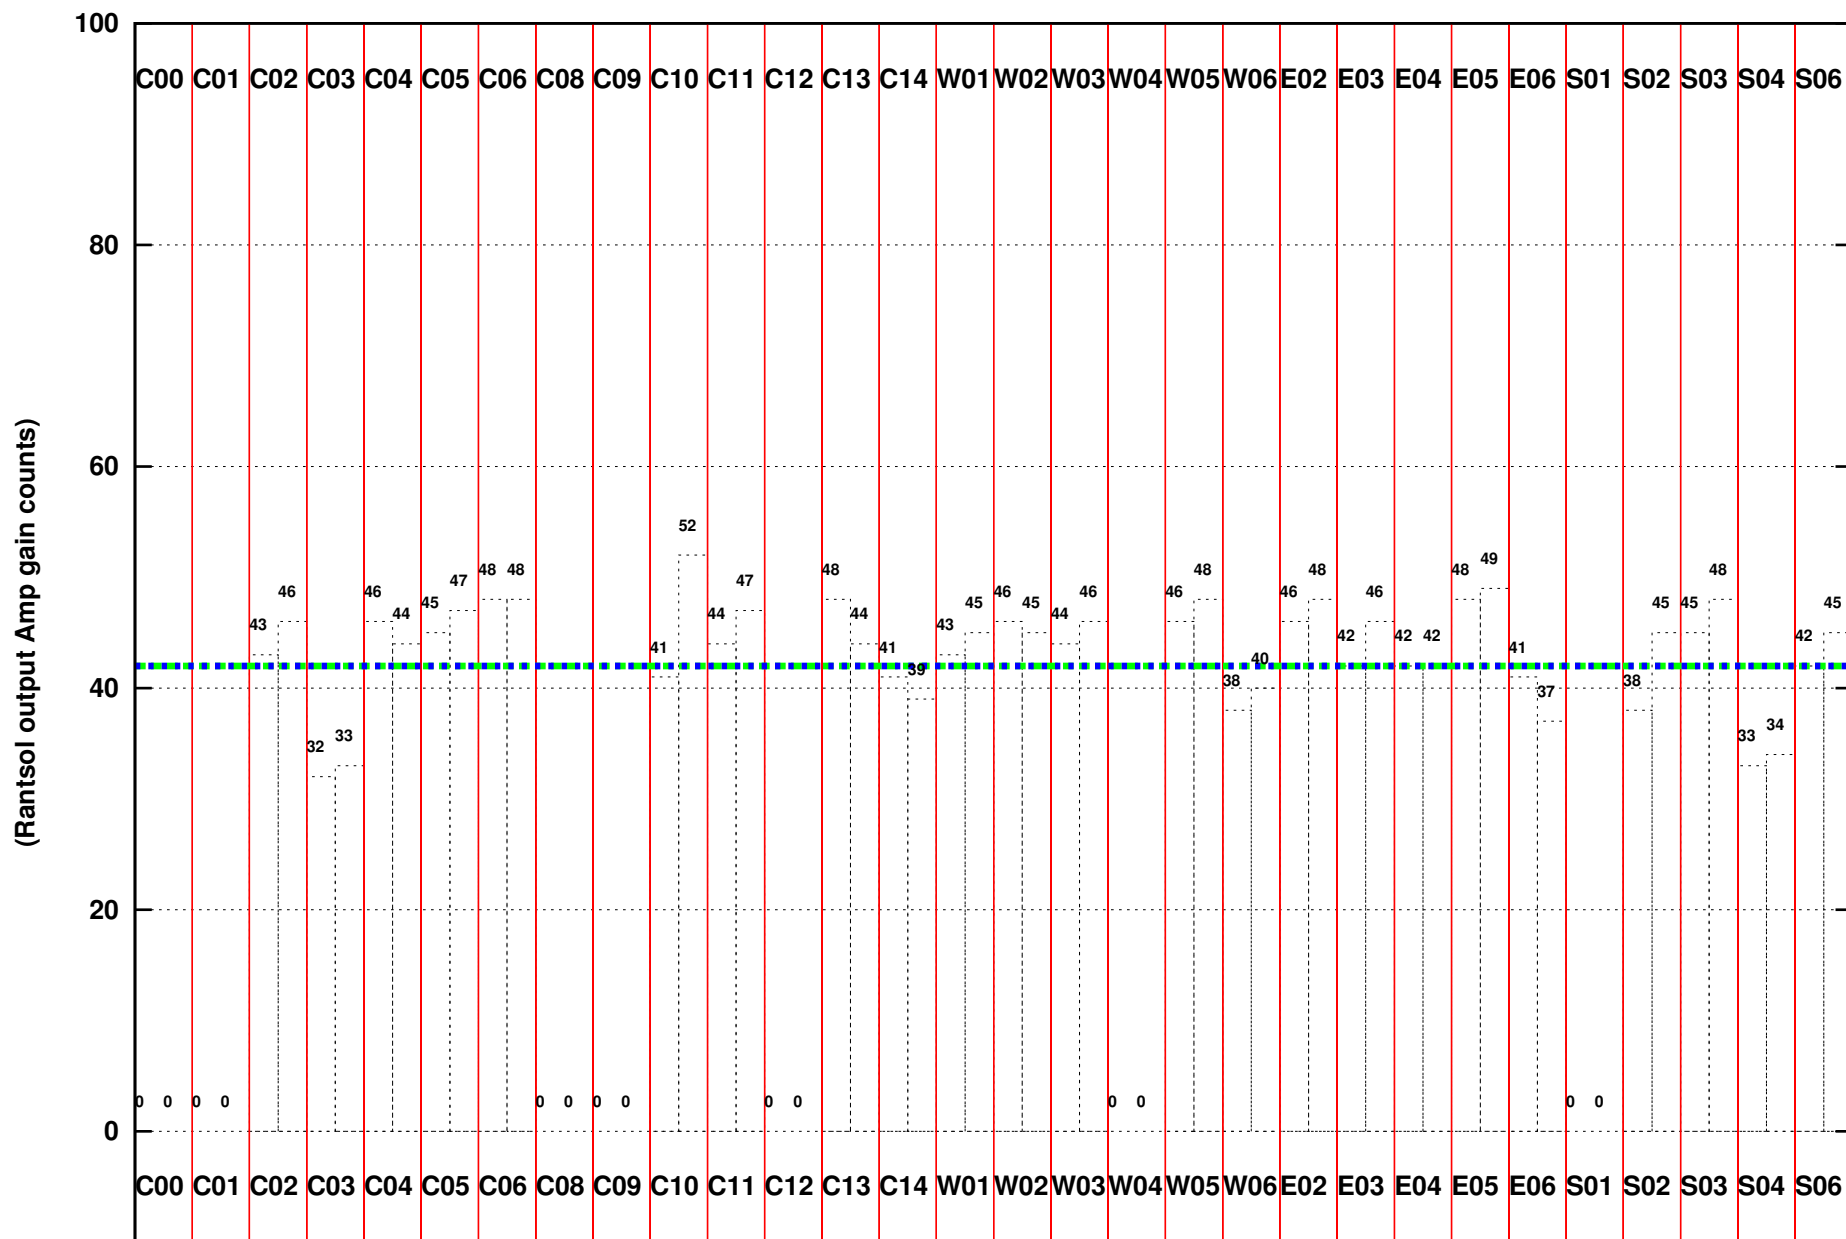

FRINGE STATUS (Rf:1413.333,1413.333 MHz., LO1:1345.000,1345.000 MHz., LO4/5:131.667,173.333 MHz.)

(File:/gsbifdata1/02oct/25_061_02oct2015.lta, scan:0, chan:80, Src:3C147, Date:02Oct2015 06:11:11)