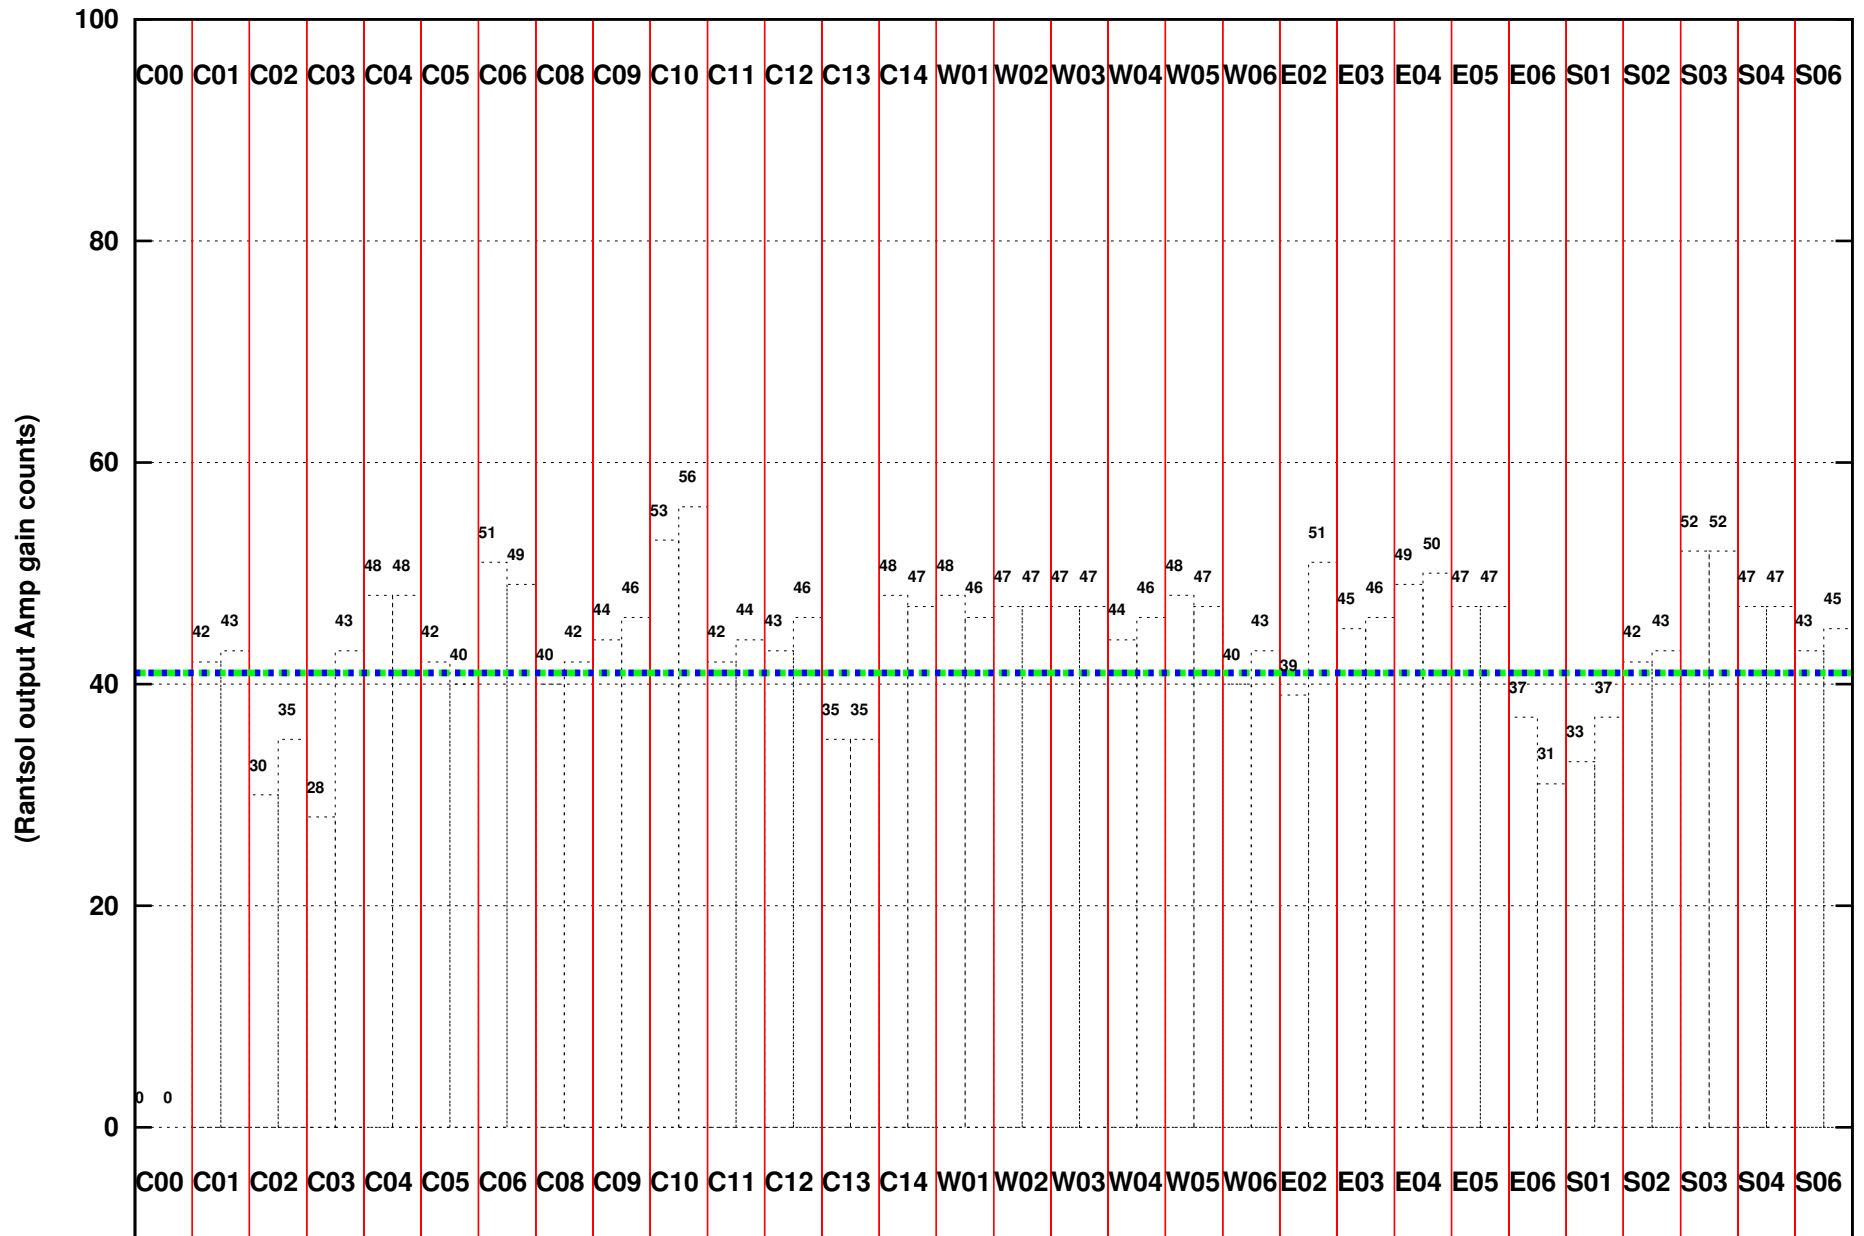

FRINGE STATUS (Rf:591.000,591.000 MHz., LO1:540.000,540.000 MHz., LO4/5:149.000,156.000 MHz.)

(File:/gsbifrddata1/02nov/29_024_02nov2015.lta, scan:0, chan:80, Src:3C147, Date:02Nov2015 08:00:23)