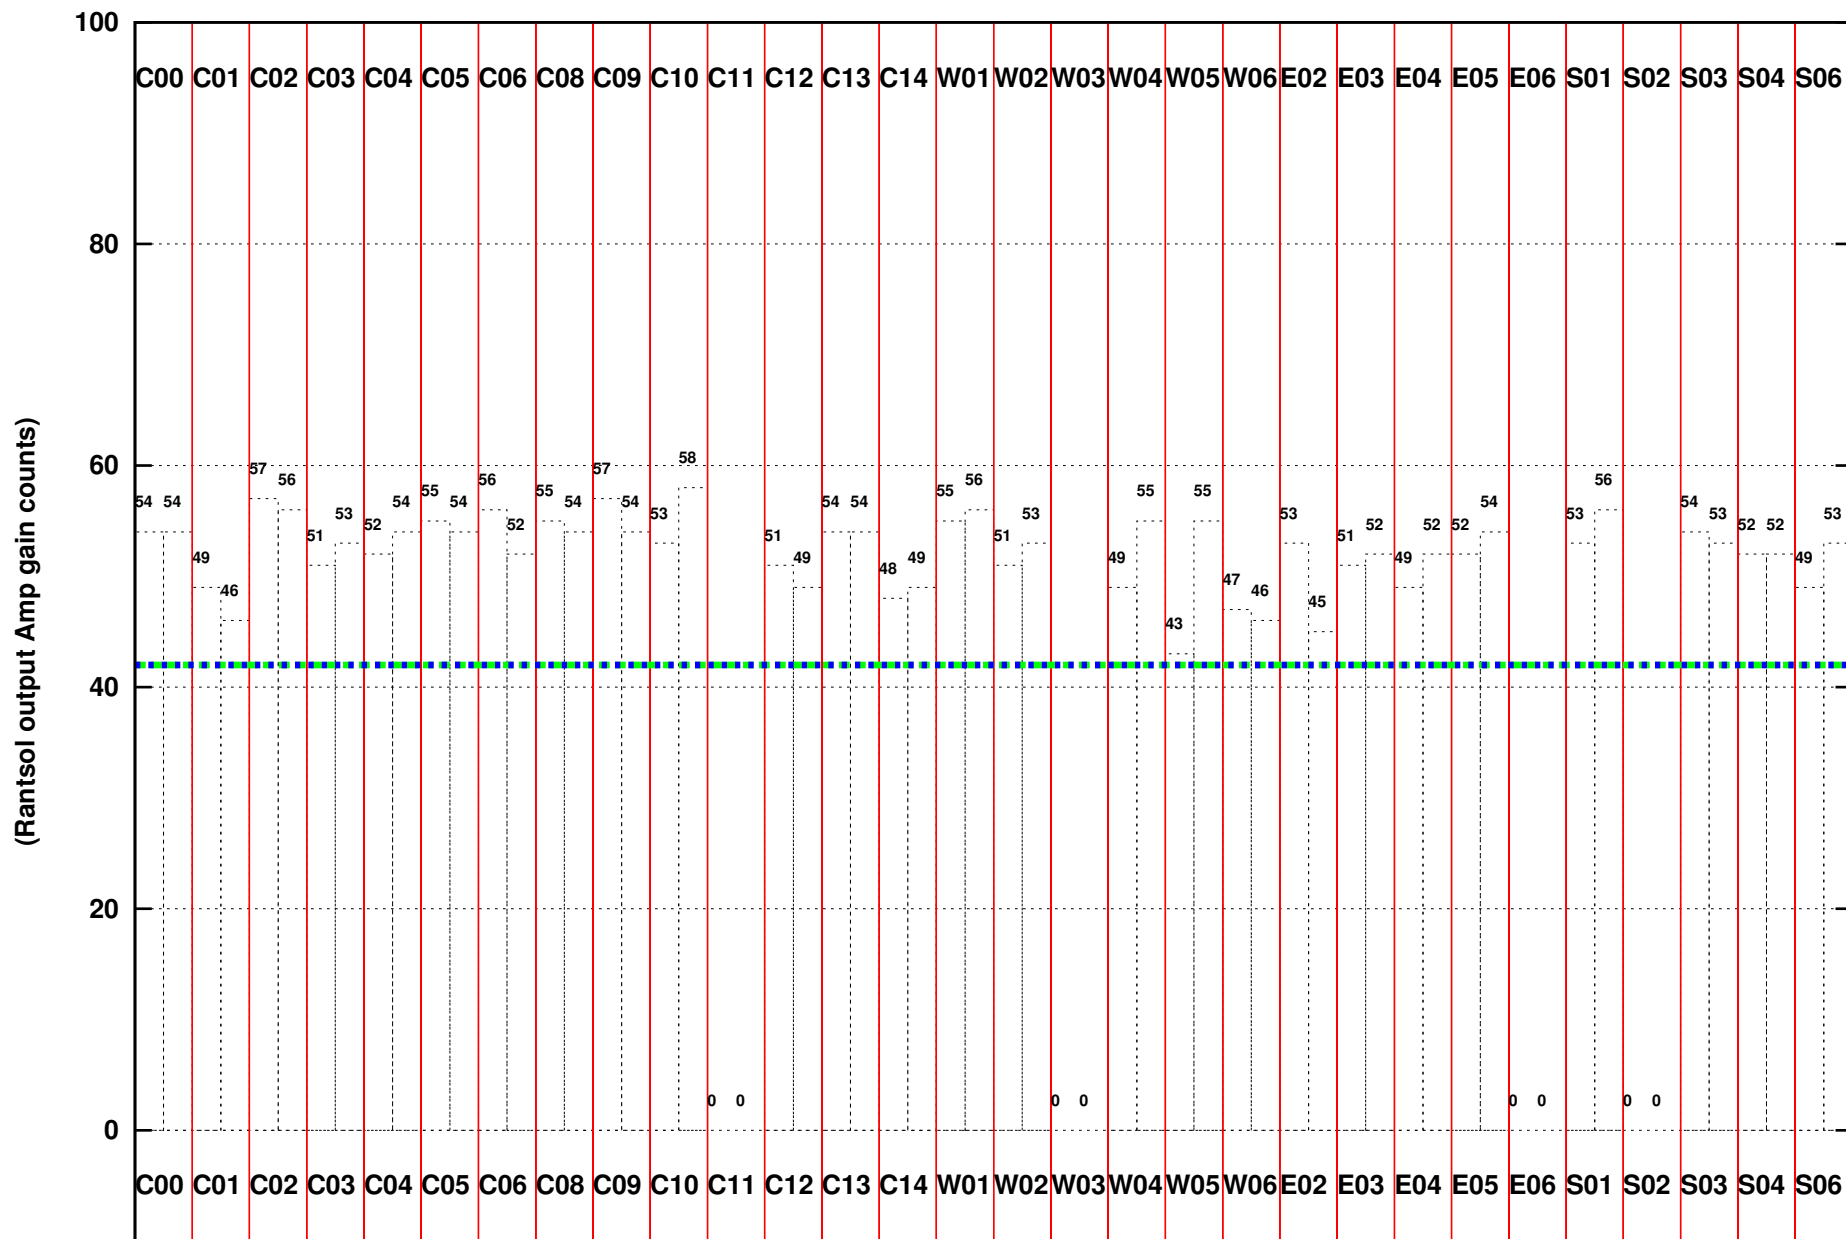

FRINGE STATUS (Rf:1044.333,1044.333 MHz., LO1:1115.000,1115.000 MHz., LO4/5:129.333,175.667 MHz.)

( File:/gsbifrddata1/17nov/29\_035\_17nov2015.lta, scan:0, chan:80, Src:3C48, Date:17Nov2015 19:47:14)