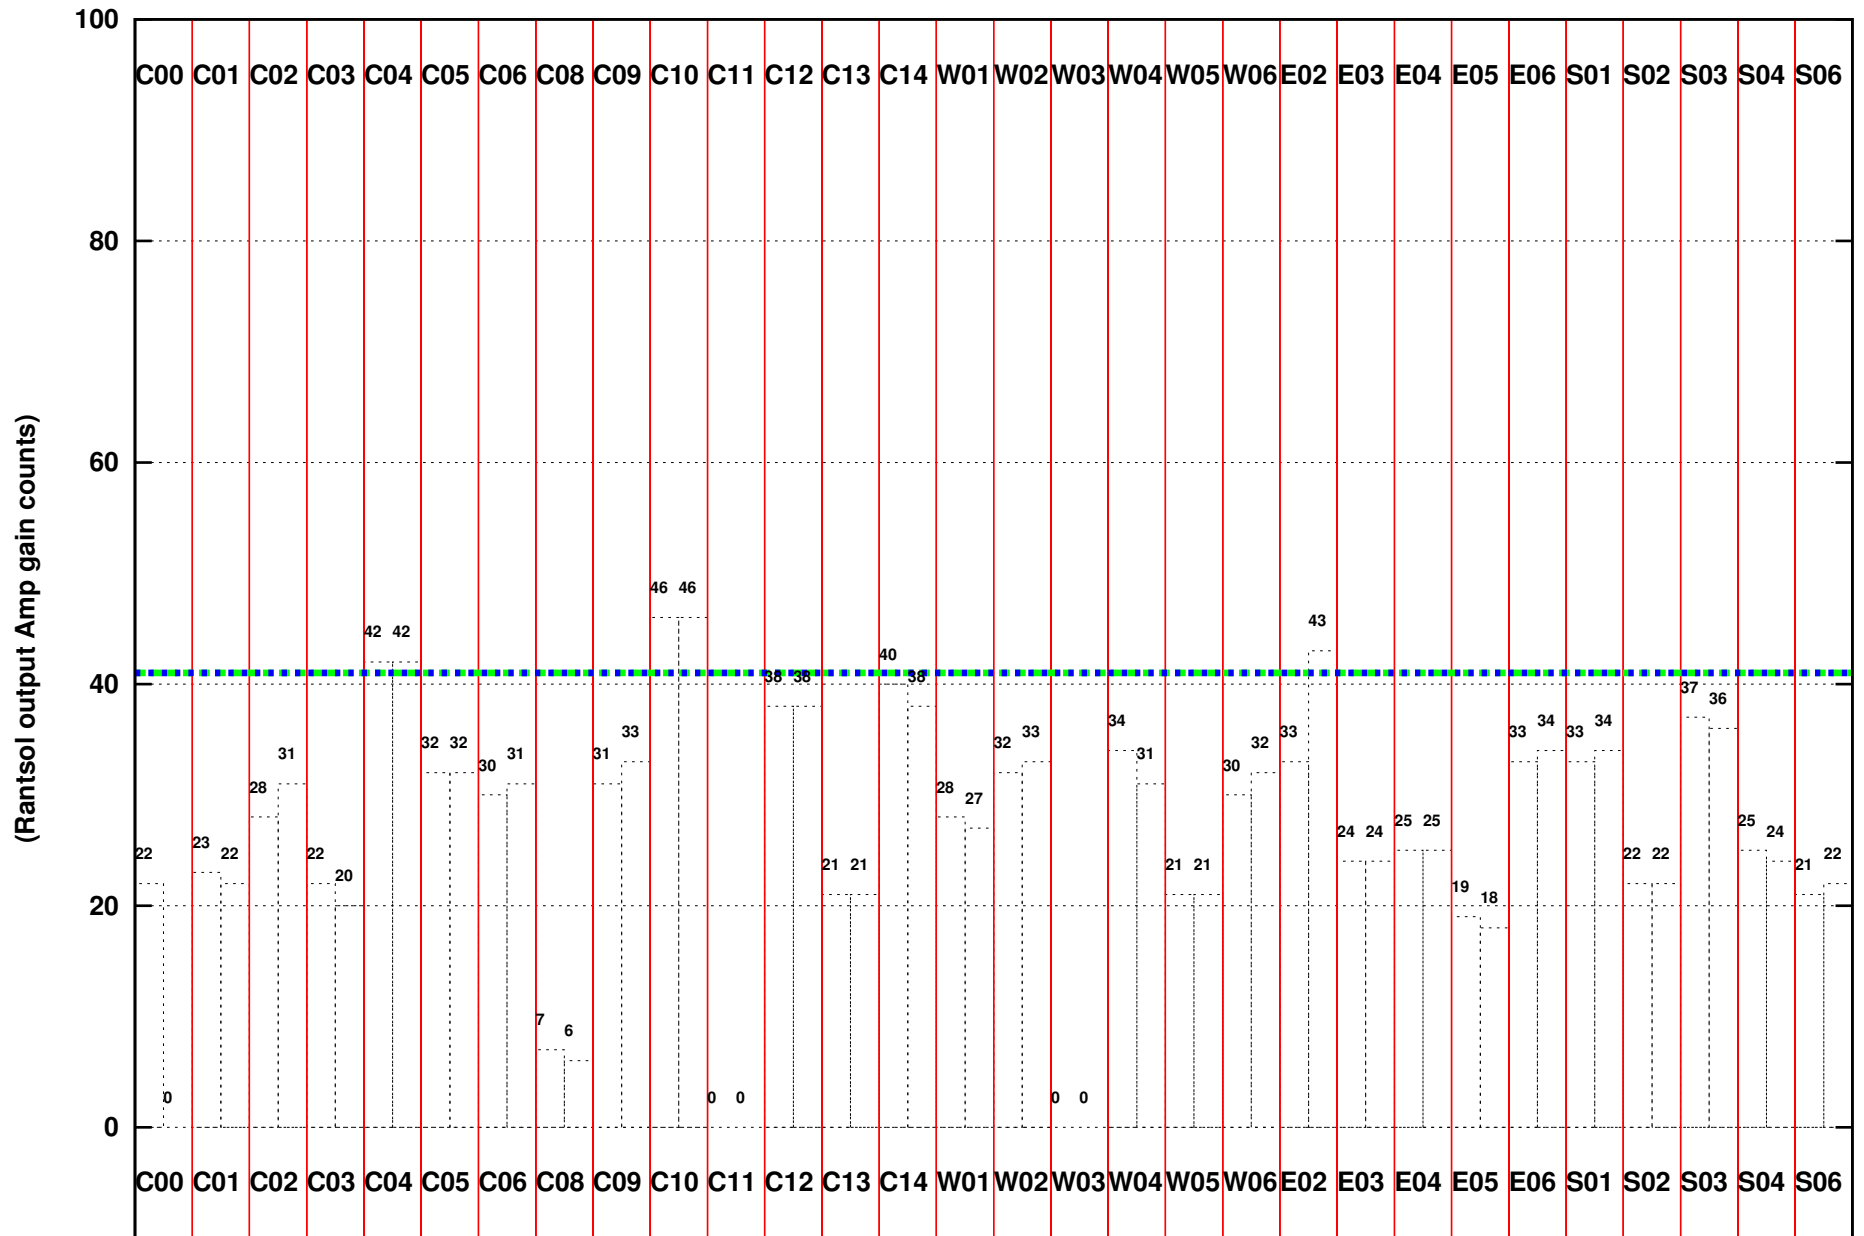

FRINGE STATUS (Rf:571.935,571.935 MHz., LO1:500.000,500.000 MHz., LO4/5:128.065,176.935 MHz.)

(File:/gsbifrddata/21nov/29_051_20nov2015.lta, scan:0, chan:80, Src:3C147, Date:21Nov2015 04:27:24)