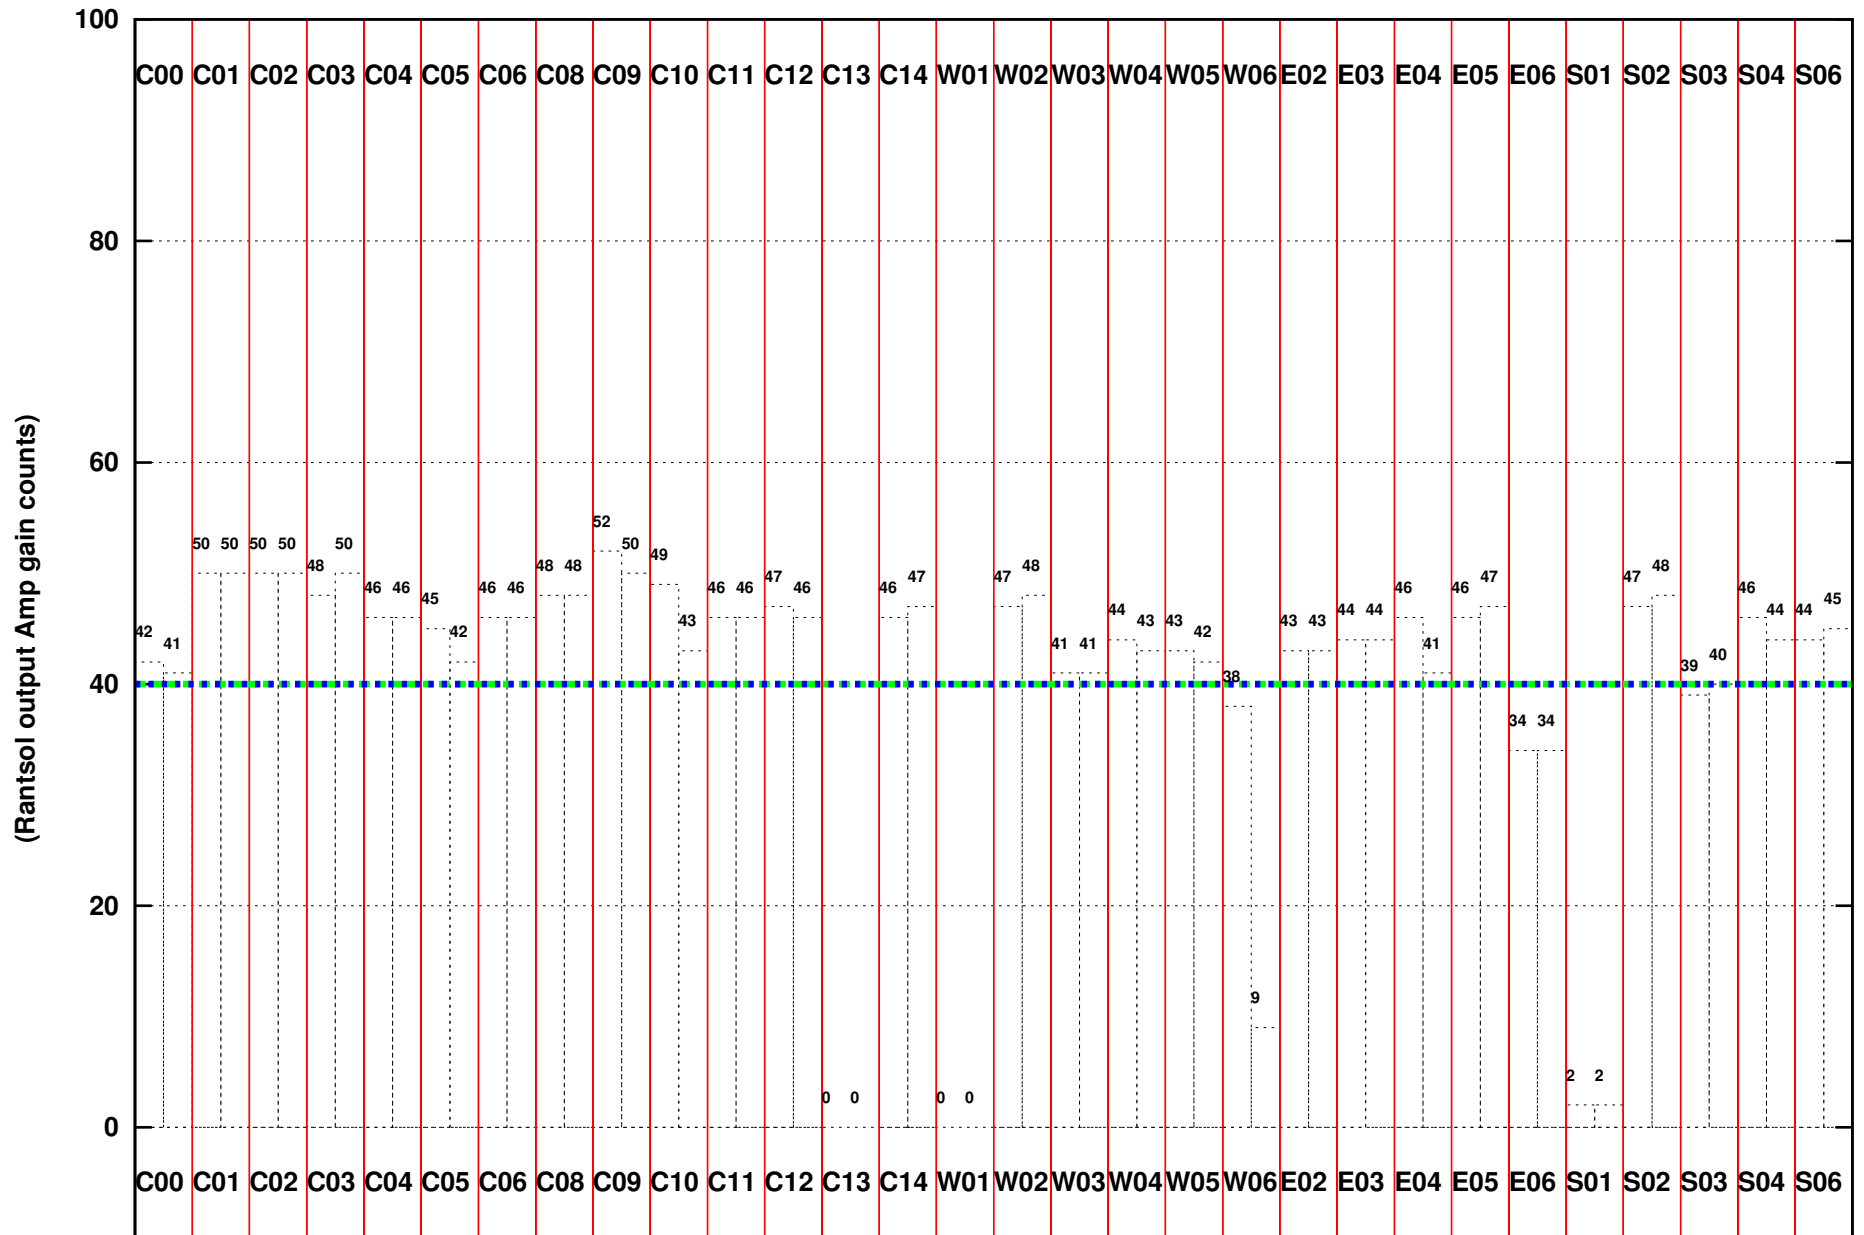

FRINGE STATUS (Rf:306.000,306.000 MHz., LO1:255.000,255.000 MHz., LO4/5:149.000,156.000 MHz.)

(File:/gsbifrd1/20dec/29_001_20dec2015.lta, scan:0, chan:80, Src:3C48, Date:20Dec2015 20:43:00)