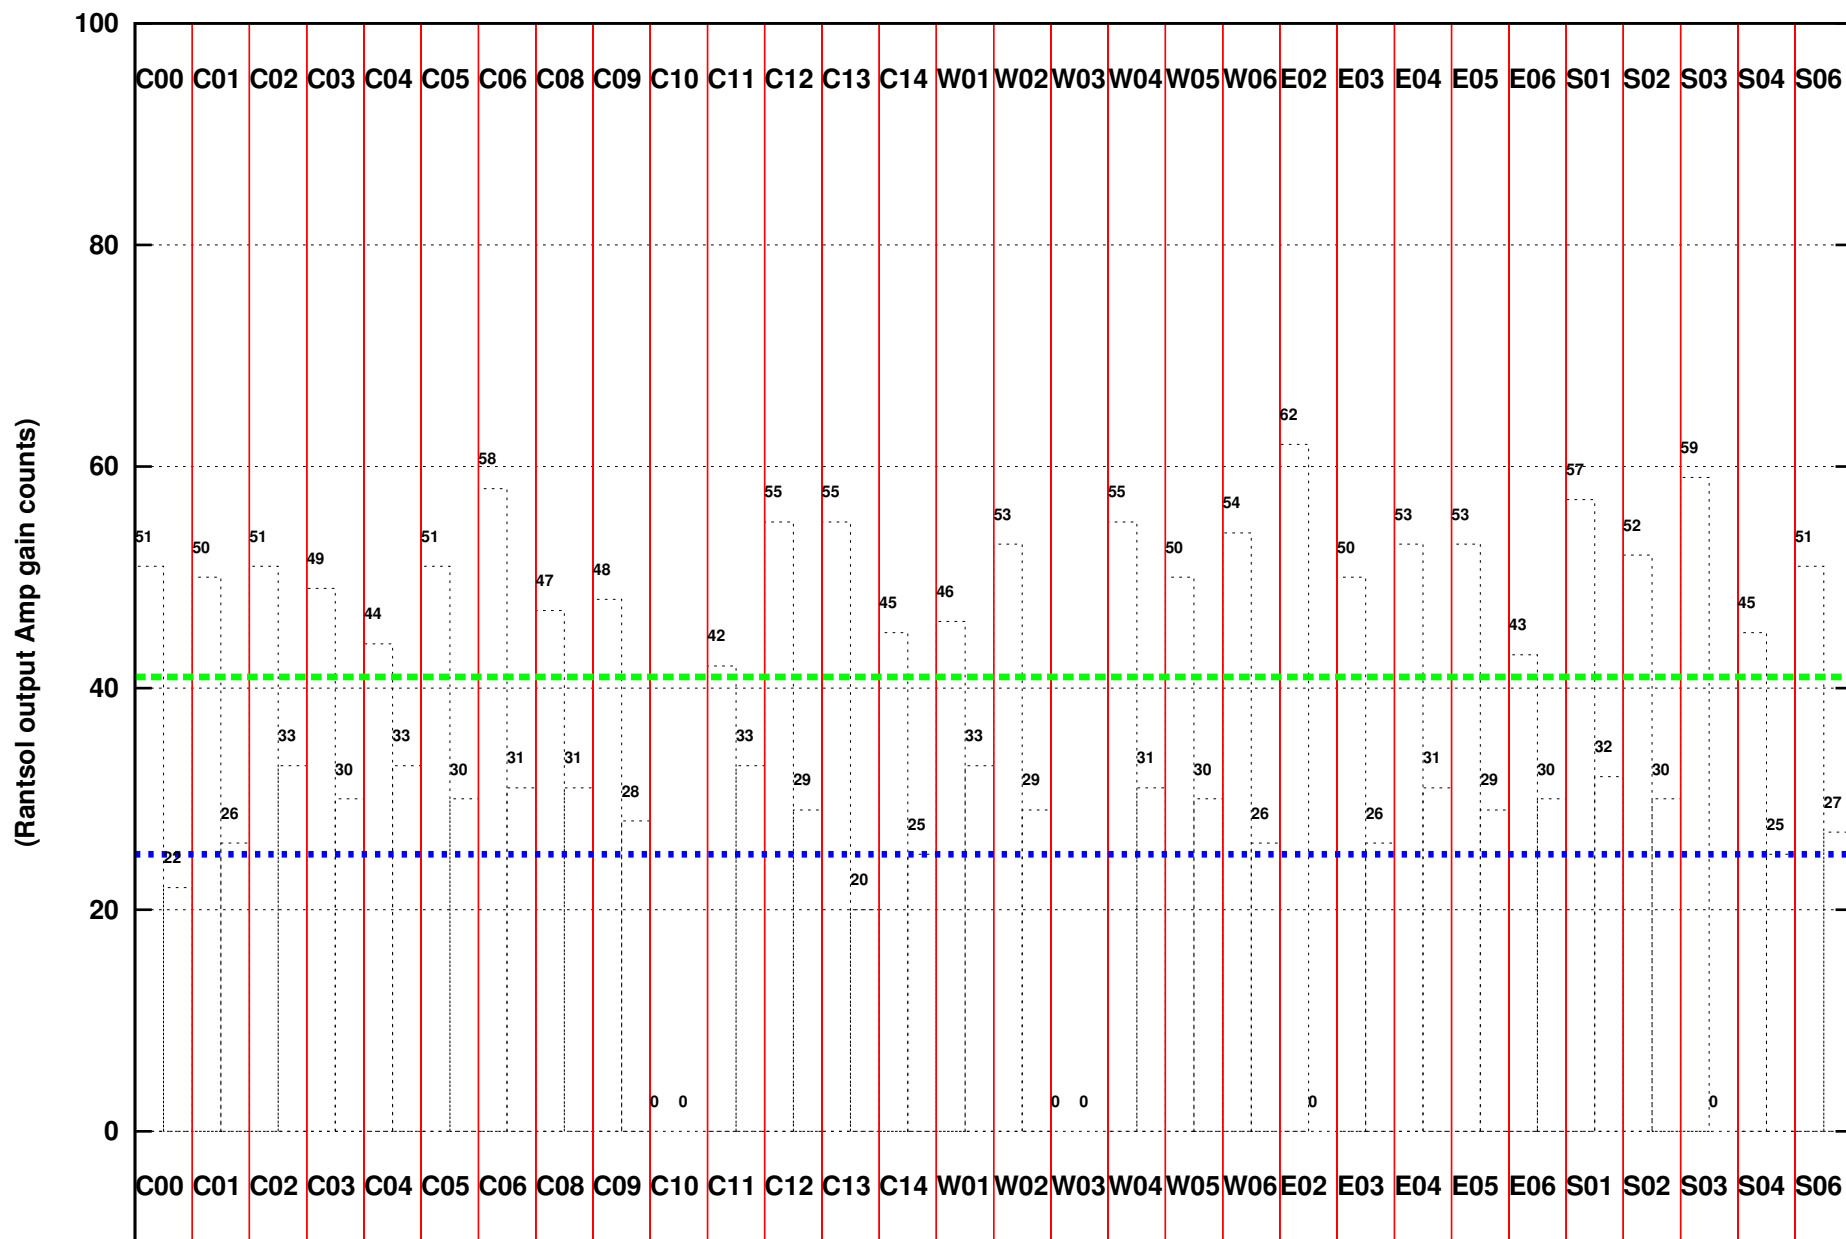

FRINGE STATUS (Rf:629.000,253.000 MHz., LO1:680.000,304.000 MHz., LO4/5:149.000,156.000 MHz.)

(File:/gsbifrddata/02jan/29_085_02jan2016.lta, scan:0, chan:80, Src:3C48, Date:02Jan2016 16:19:47)