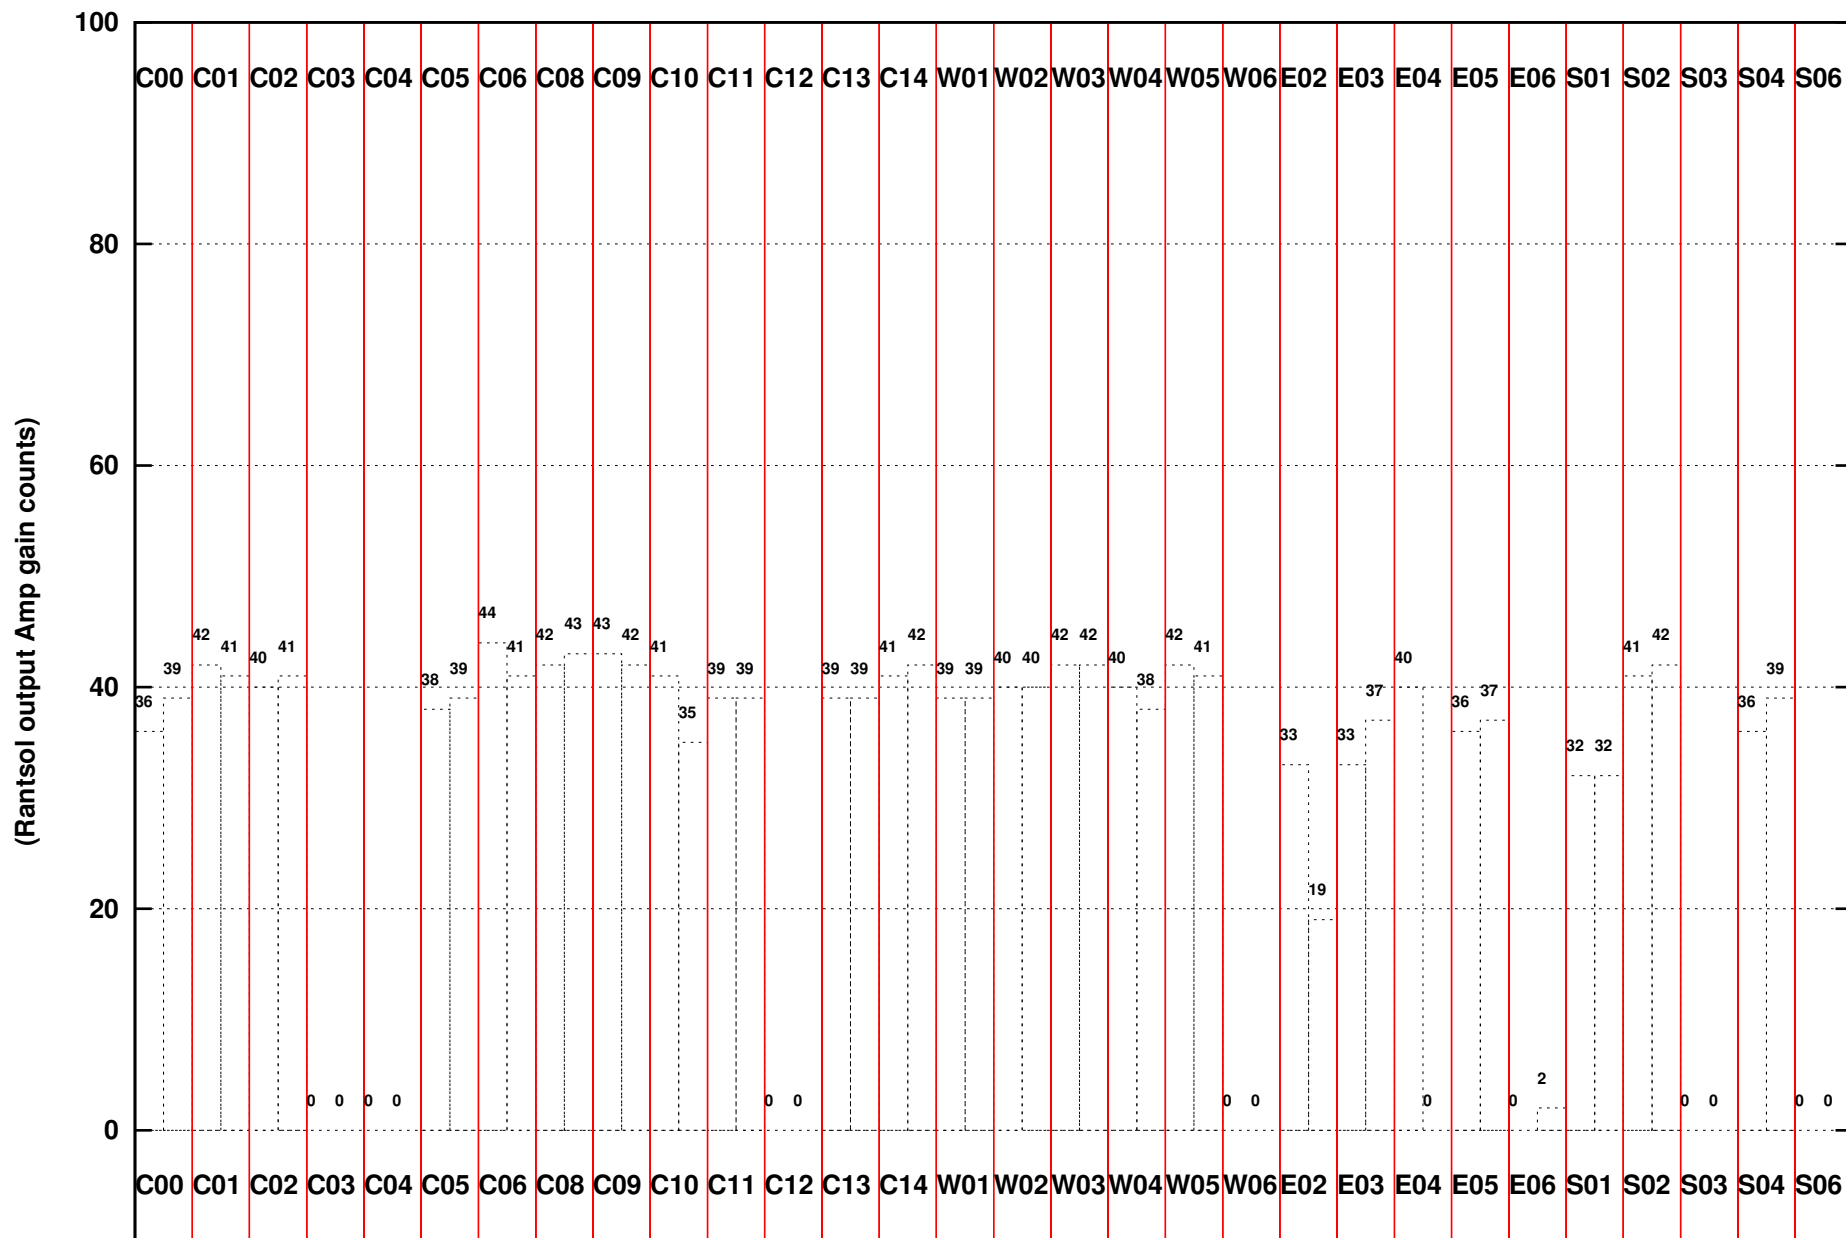

FRINGE STATUS (Rf:306.000,306.000 MHz., LO1:255.000,255.000 MHz., LO4/5:149.000,156.000 MHz.)

(File:/gsbifrddata1/22jan/29_026_22jan2016.lta, scan:0, chan:80, Src:1830-360, Date:22Jan2016 12:19:05)