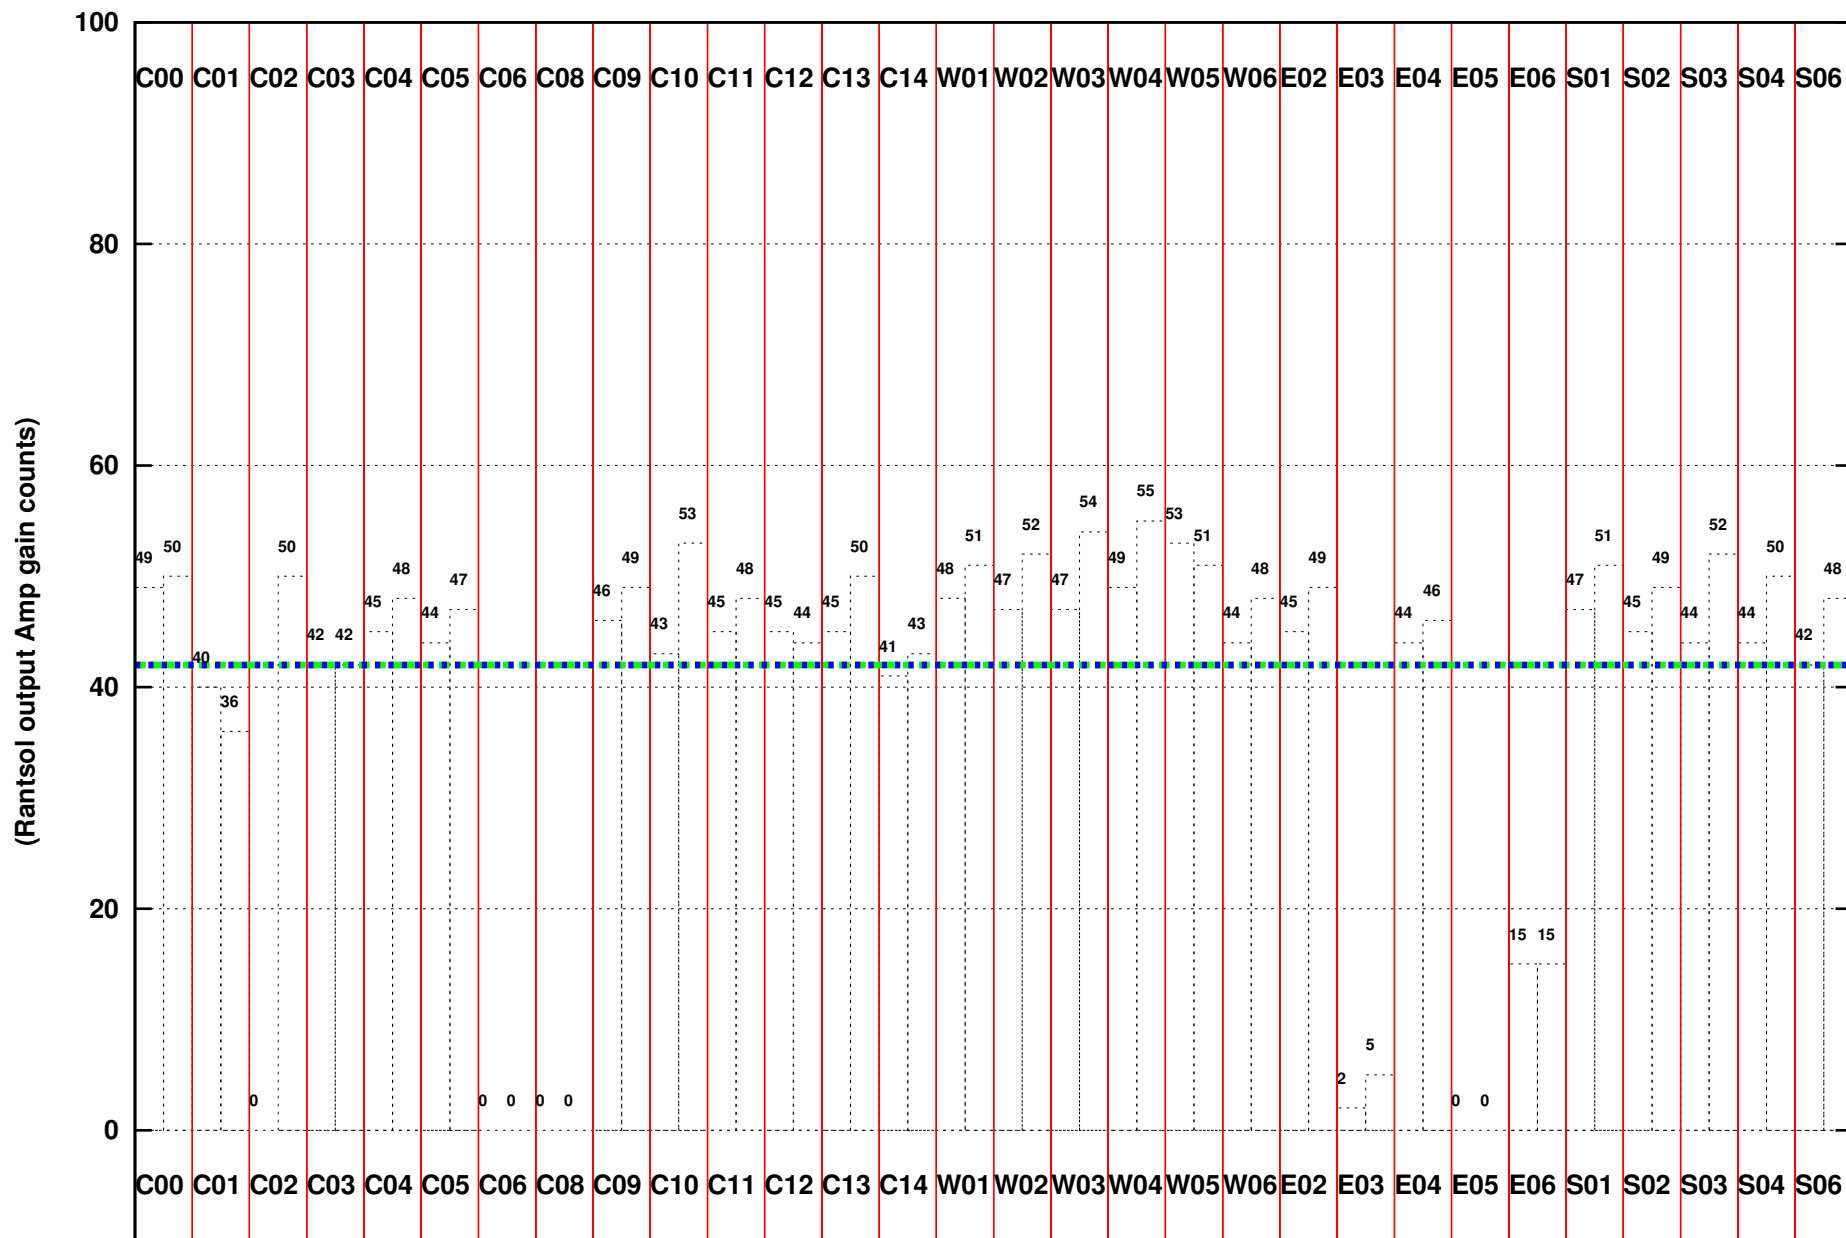

FRINGE STATUS (Rf:1377.376,1377.376 MHz., LO1:1310.000,1310.000 MHz., LO4/5:132.624,172.376 MHz.)

(File:/gsbifrddata1/27feb/29_031_27feb2016.lta, scan:0, chan:80, Src:3C286, Date:27Feb2016 00:14:15)