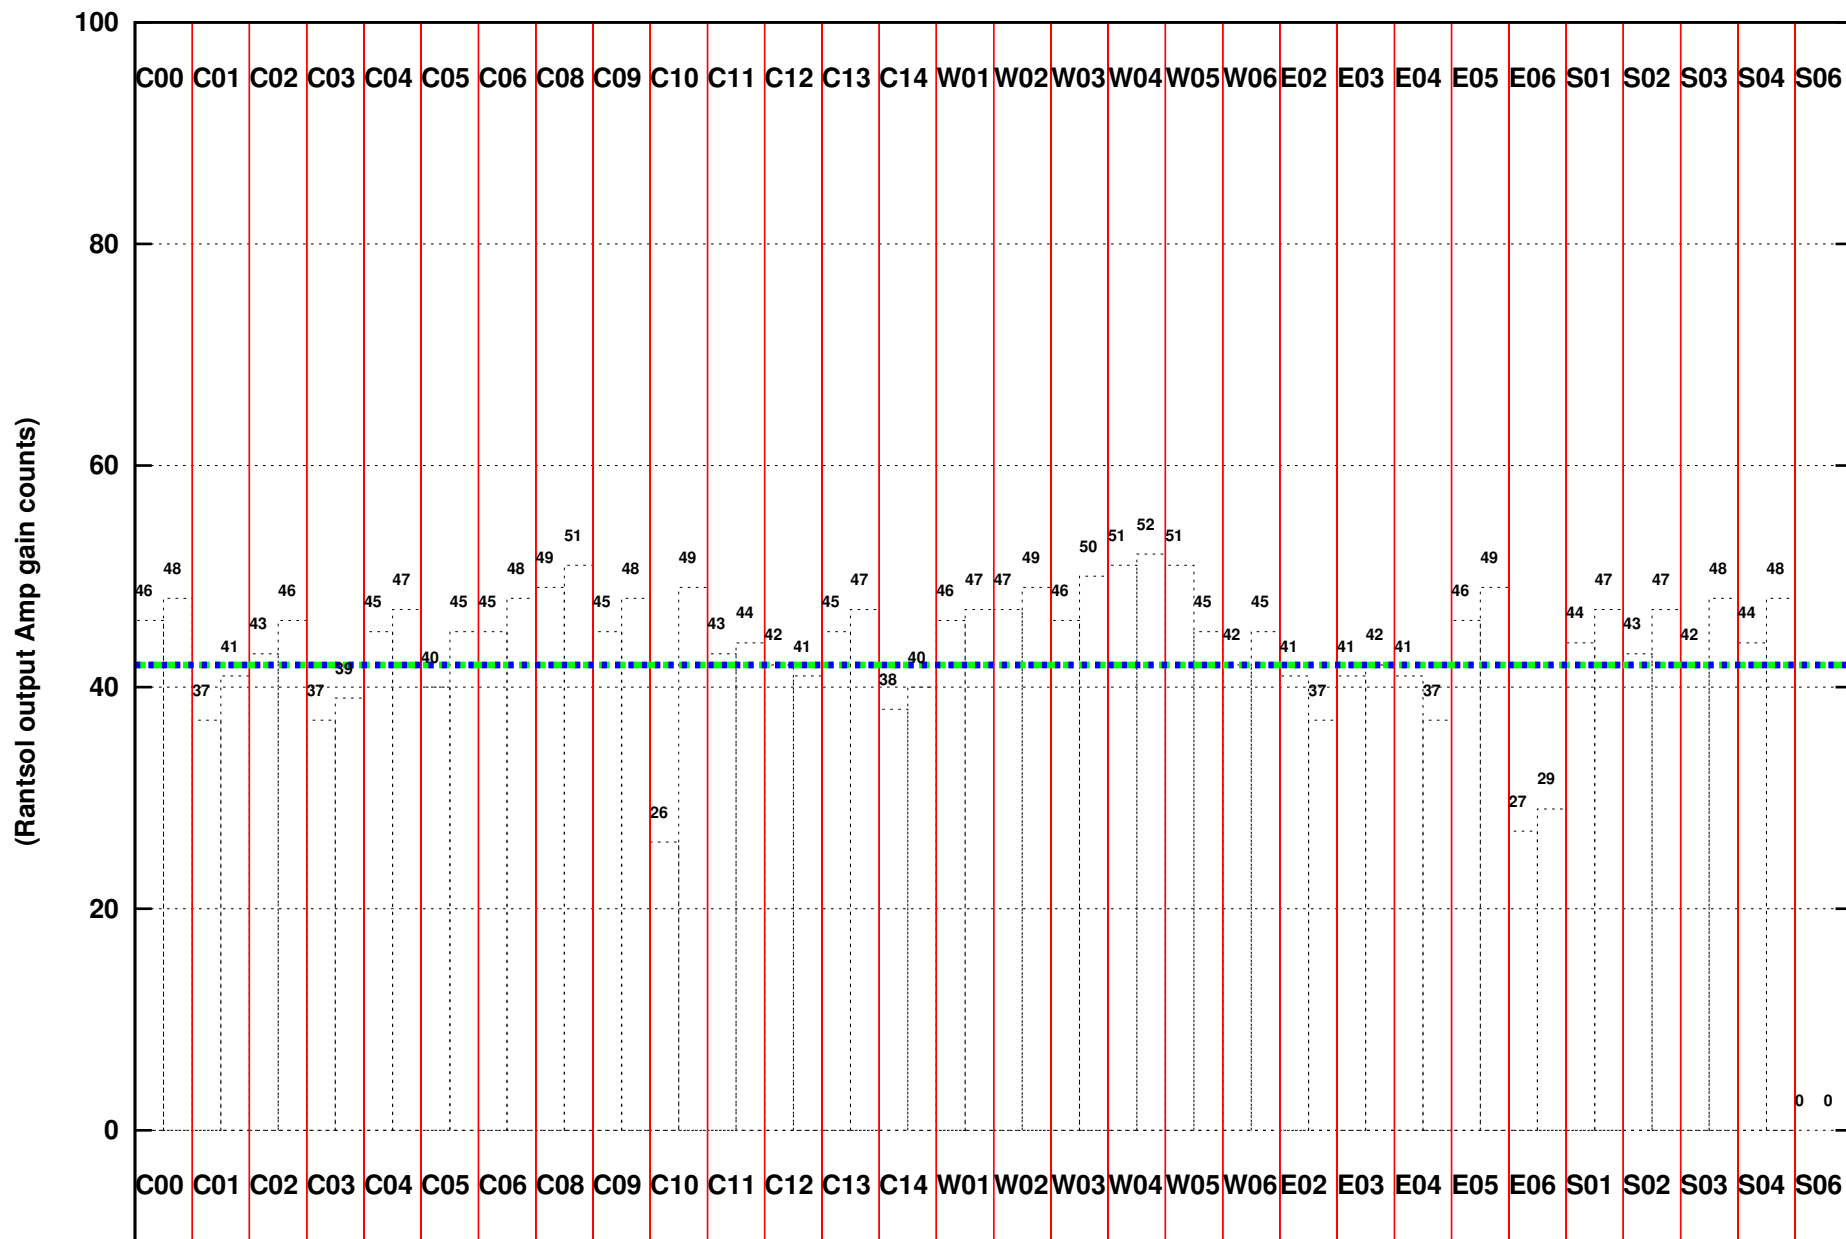

FRINGE STATUS (Rf:1410.333,1410.333 MHz., LO1:1340.000,1340.000 MHz., LO4/5:129.667,175.333 MHz.)

( File:/gsbifrddata/18mar/29\_076\_18mar2016.lta, scan:0, chan:80, Src:3C286, Date:18Mar2016 07:15:56)