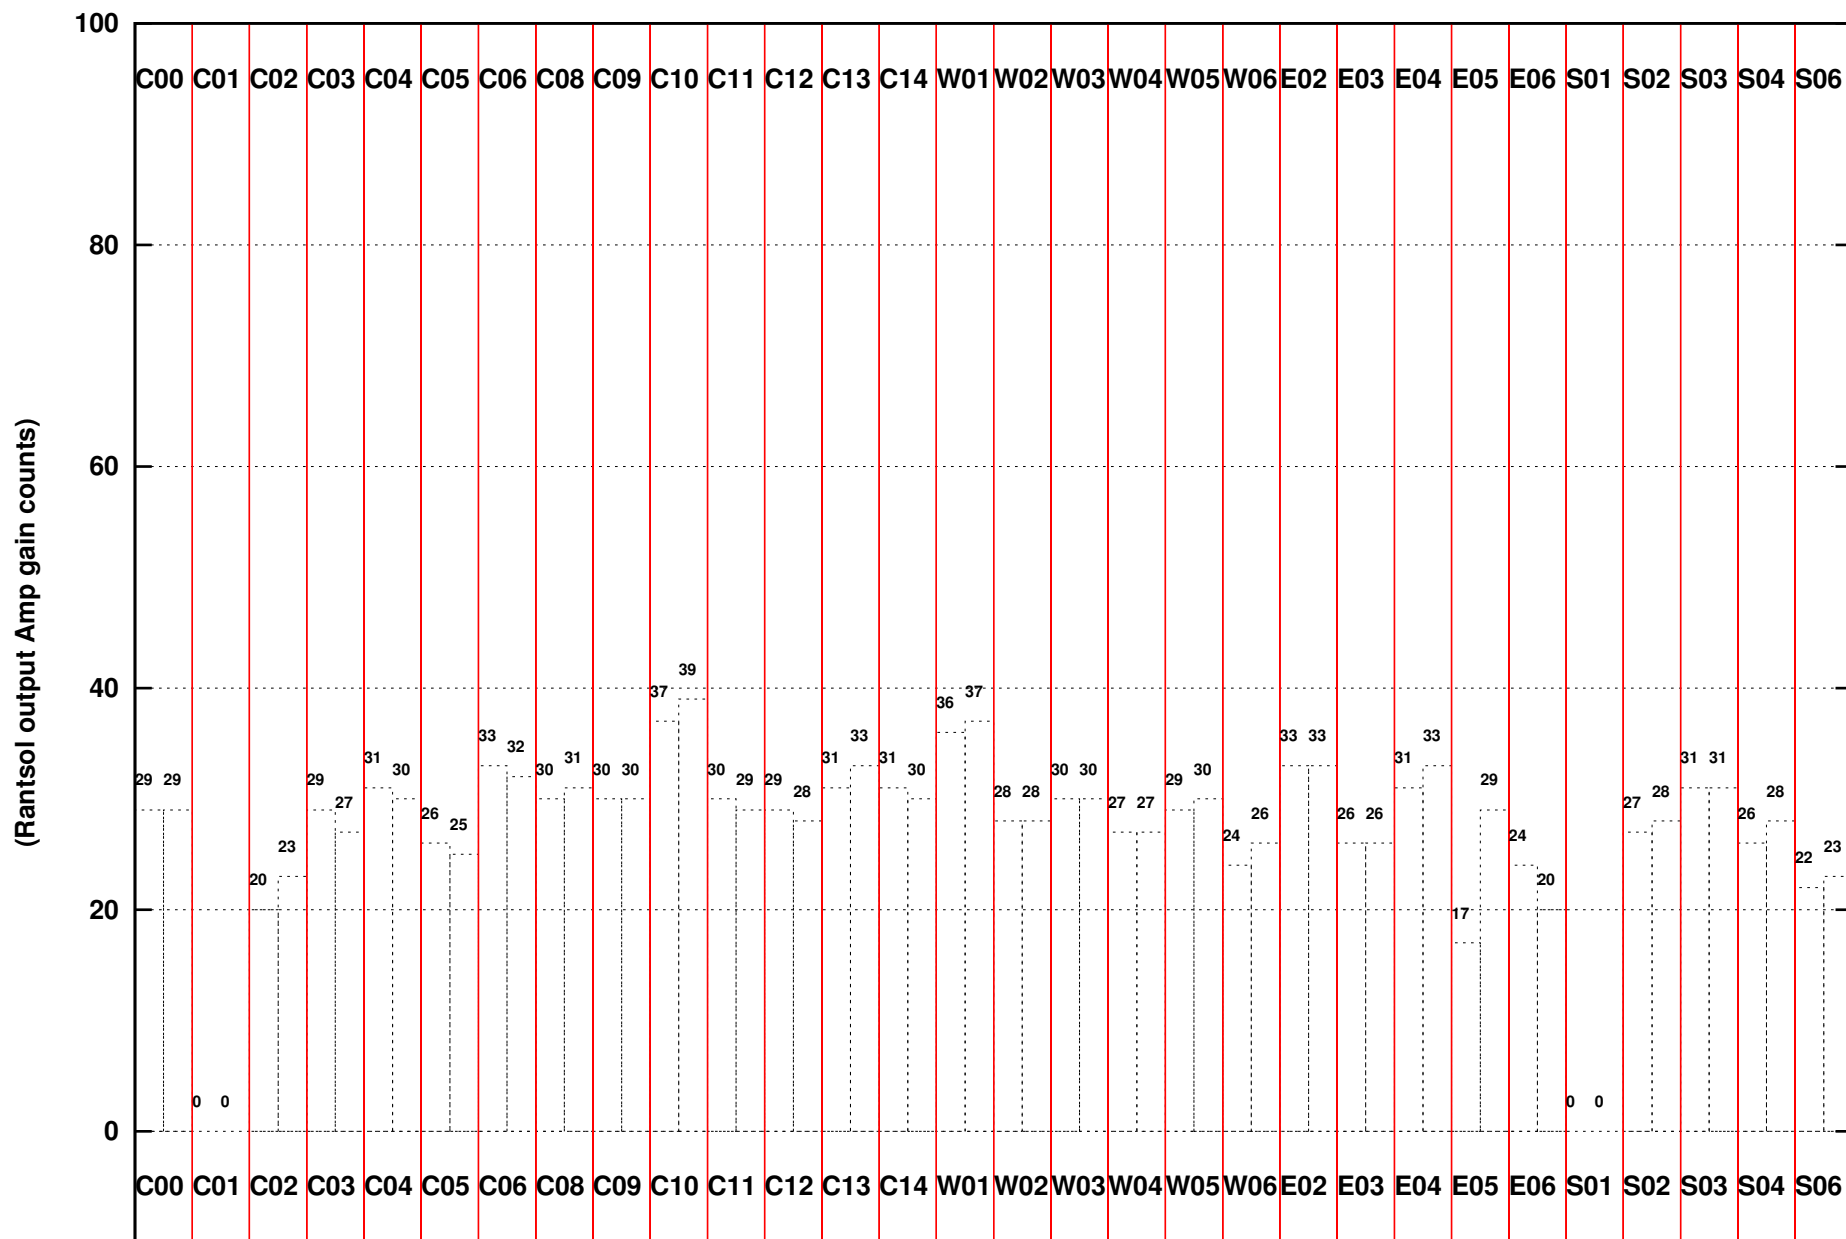

FRINGE STATUS (Rf:591.000,591.000 MHz., LO1:540.000,540.000 MHz., LO4/5:149.000,156.000 MHz.)

(File:/gsbifrddata/21apr/30_036_21apr2016_2s.lta, scan:0, chan:80, Src:1154-350, Date:21Apr2016 19:27:42)