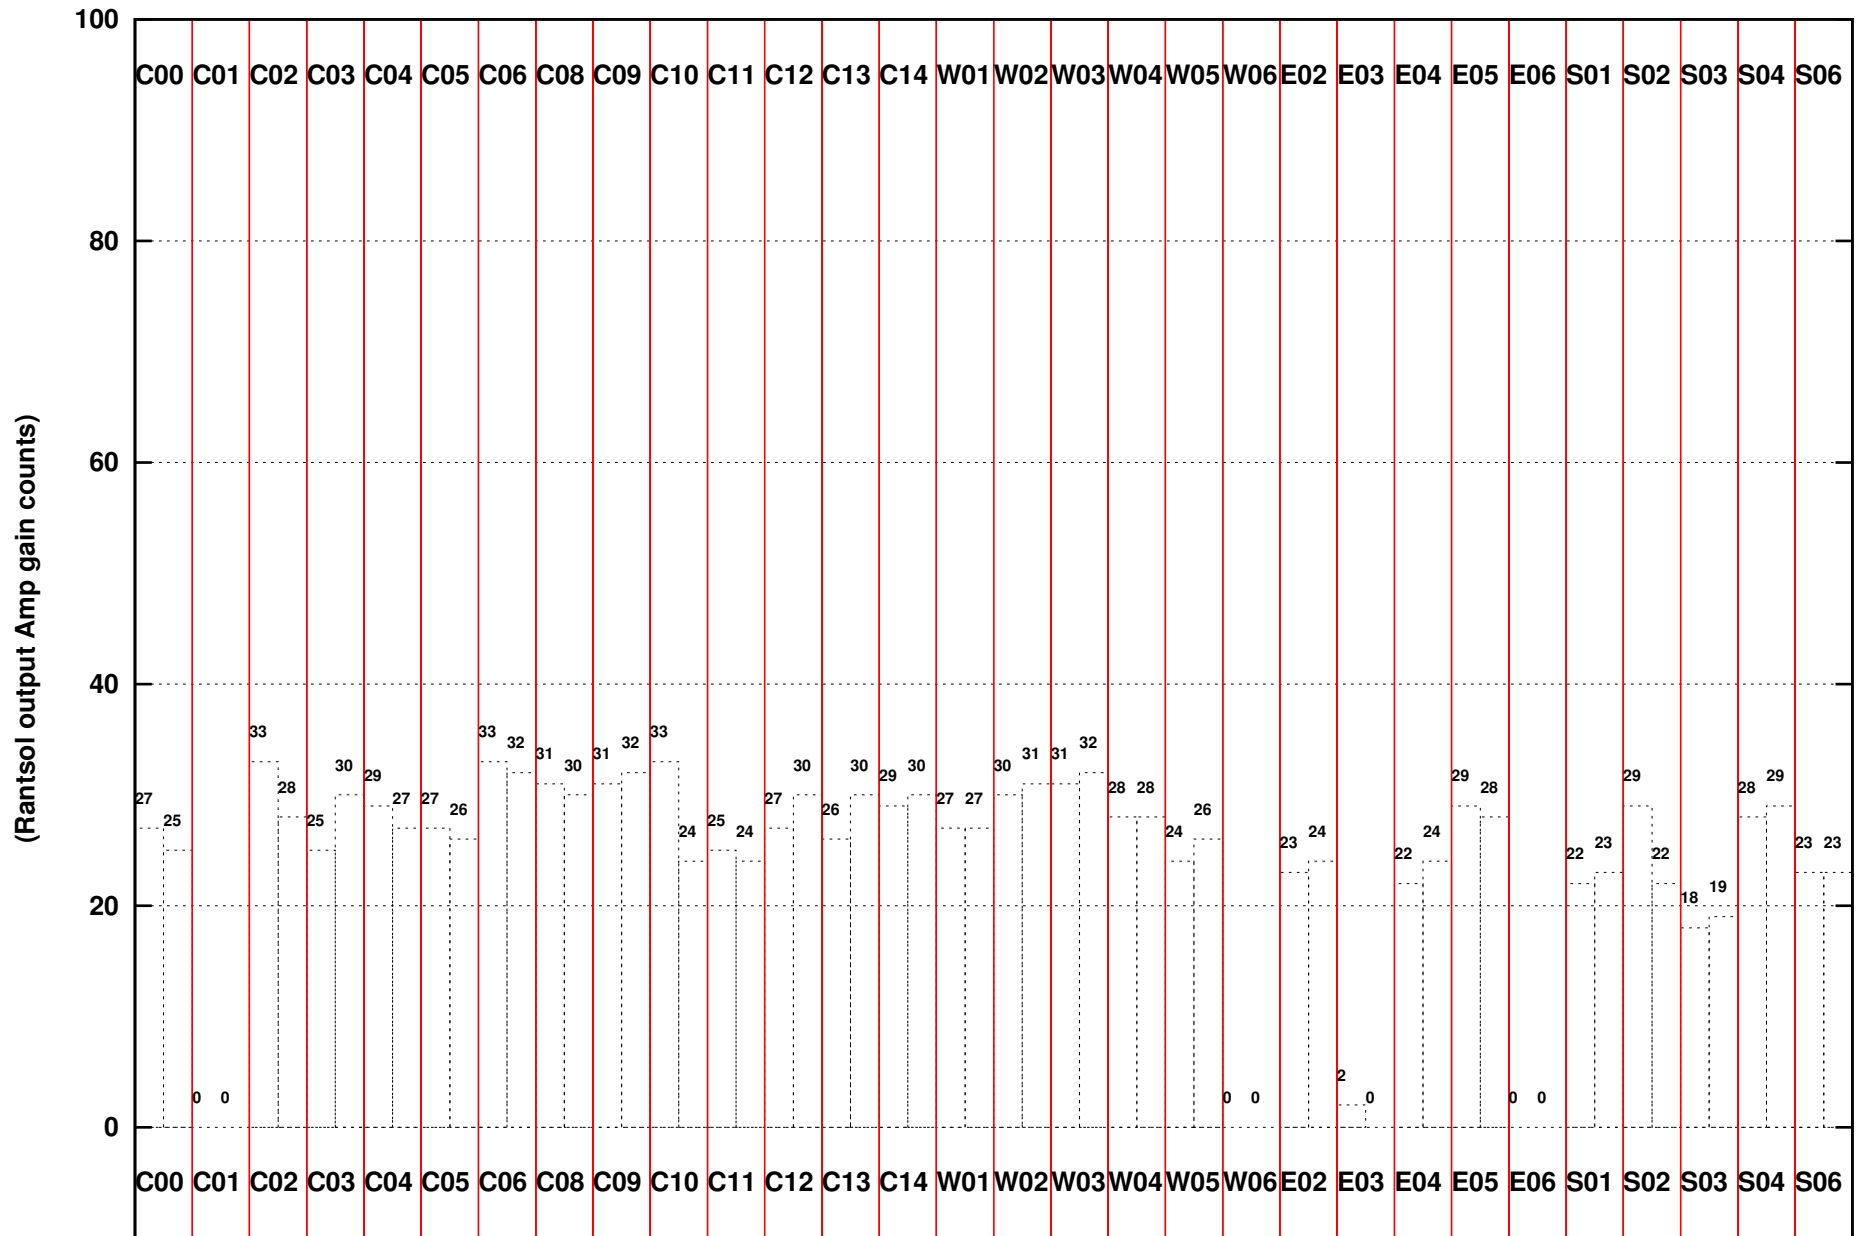

FRINGE STATUS (Rf:306.000,306.000 MHz., LO1:255.000,255.000 MHz., LO4/5:149.000,156.000 MHz.)

( File:/gsbifrdta/21apr/30\_037\_21apr2016\_2s.lta, scan:0, chan:80, Src:0837-198, Date:21Apr2016 22:29:28)