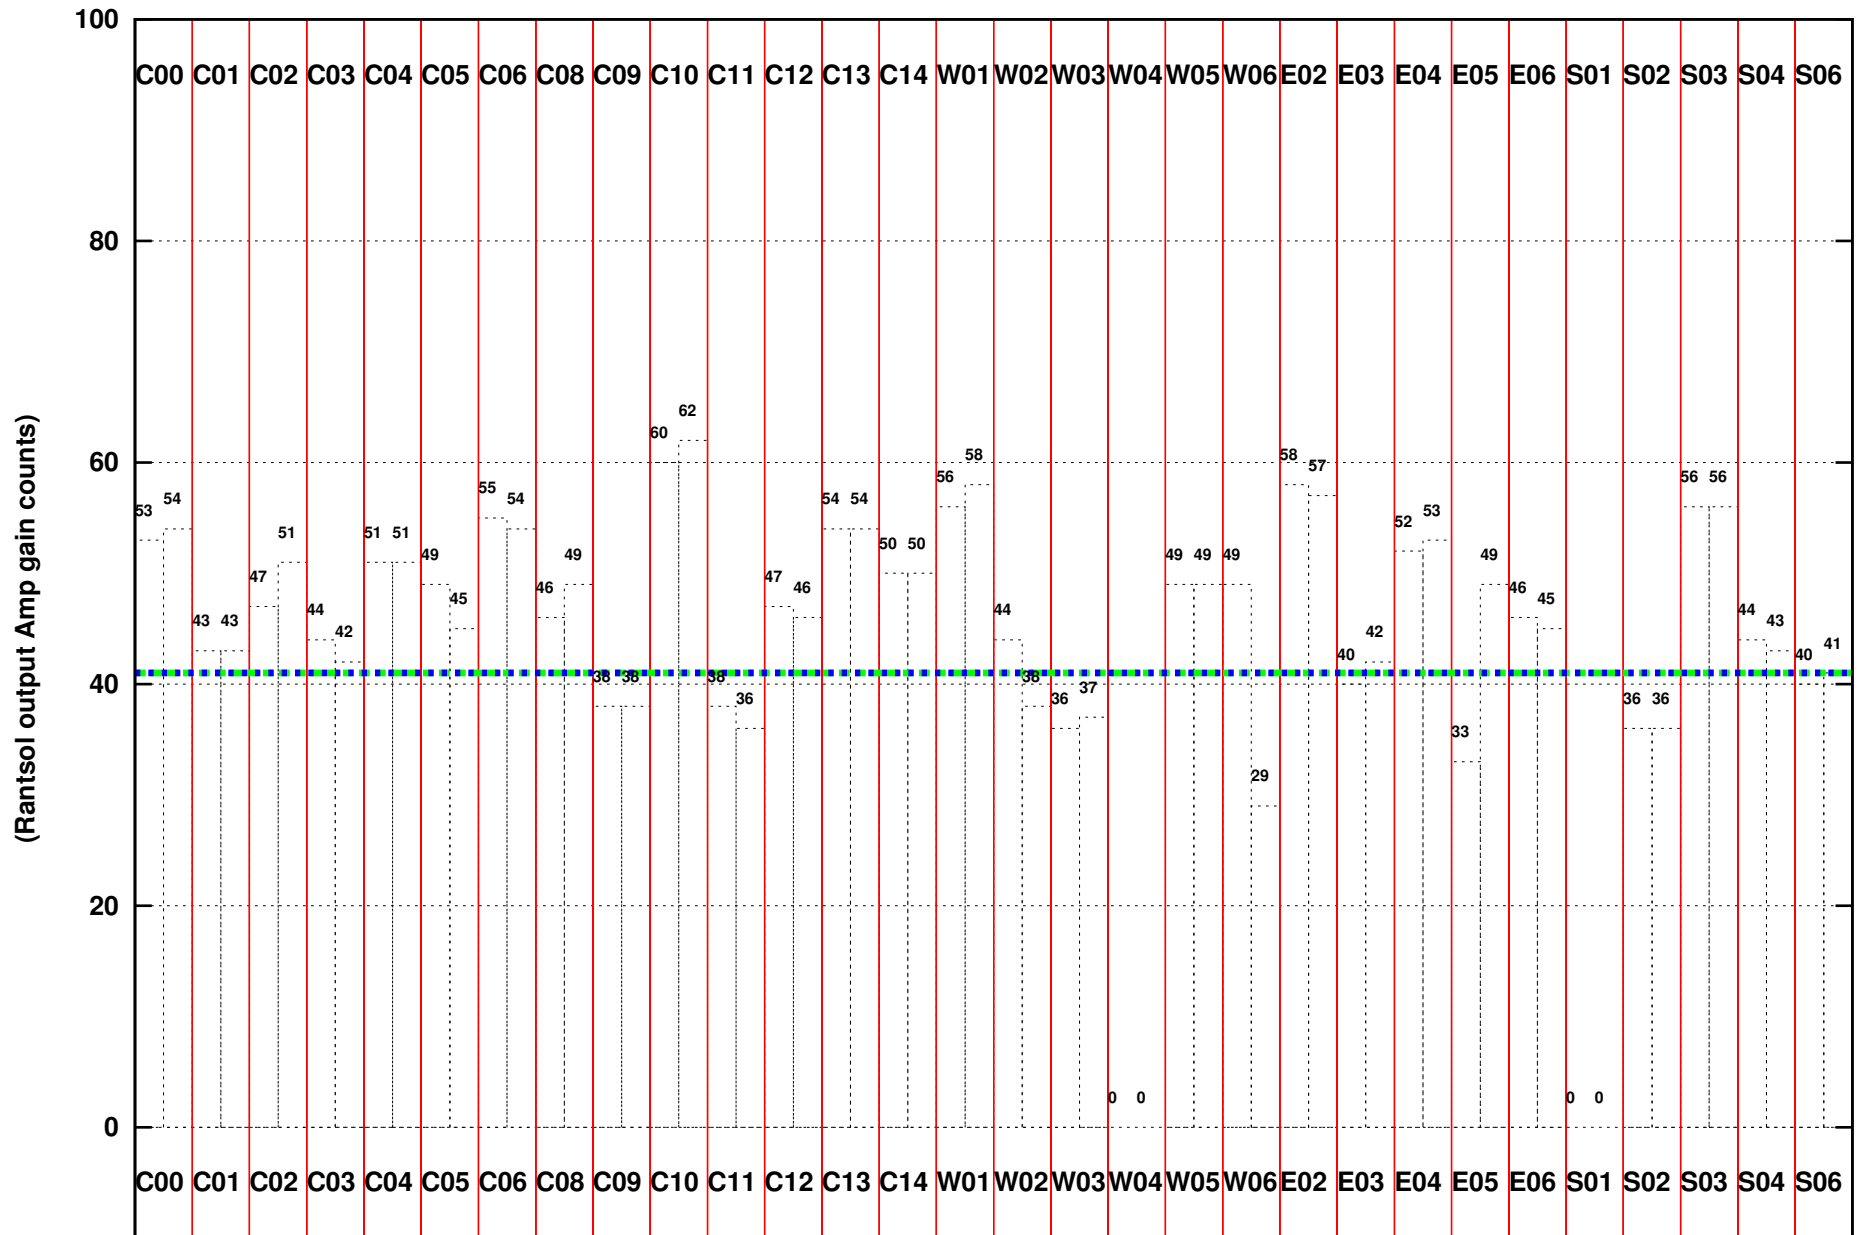

FRINGE STATUS (Rf:591.000,591.000 MHz., LO1:540.000,540.000 MHz., LO4/5:149.000,156.000 MHz.)

(File:/gsbifdata1/24apr/30_079_24apr2016.lta, scan:0, chan:80, Src:3C48, Date:24Apr2016 10:02:18)